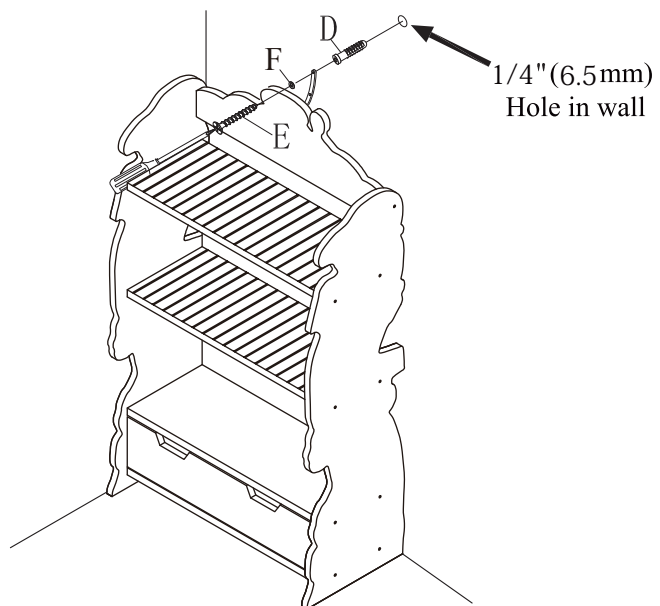

Warning:

Serious or fatal injuries can occur from furniture tip-over. To help prevent furniture tip-over:

Use provided mounting hardware to secure furniture to the wall.

This may reduce but not eliminate the risk of furniture tip-over.

Do not allow children to climb on furniture.

Keep remote controls, toys, and other items that might attract children off of this product.

Unless specifically designed to accommodate, do not set televisions or other heavy objects on top of this product.