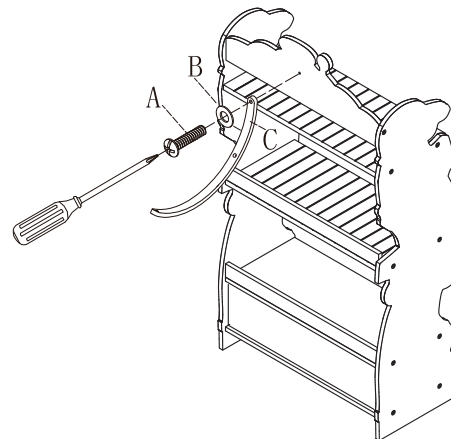

Hardware

A. Screw x 1
M4x12mm

B. Small Washer x 1
Φ10XΦ5X1mm

C. Plastic Anchor x 1

D. Plastic Anchor x 1

The following tools (not included) are required for assembly:

Electric Drill

E. Wood Screw x 1
Φ4X32mm

F. Large washer x 1
Φ16XΦ6X1mm

1/4" (6.5mm) Drill Bit

Phillips[®] Screwdriver

Step 1

Attach nylon strip to back of product.

Hole predrilled in product backboard # C

Step 2

Use 1/4"(6.5mm) drill bit to drill hole in wall

Do not drill an oversized hole or the wall anchor will not hold tightly into the wall.

Tap wall anchor into hole.

Secure product to wall with screw "B" through nylon strap and into wall anchor.

Warning:

Serious or fatal injuries can occur from furniture tip-over. To help prevent furniture tip-over: