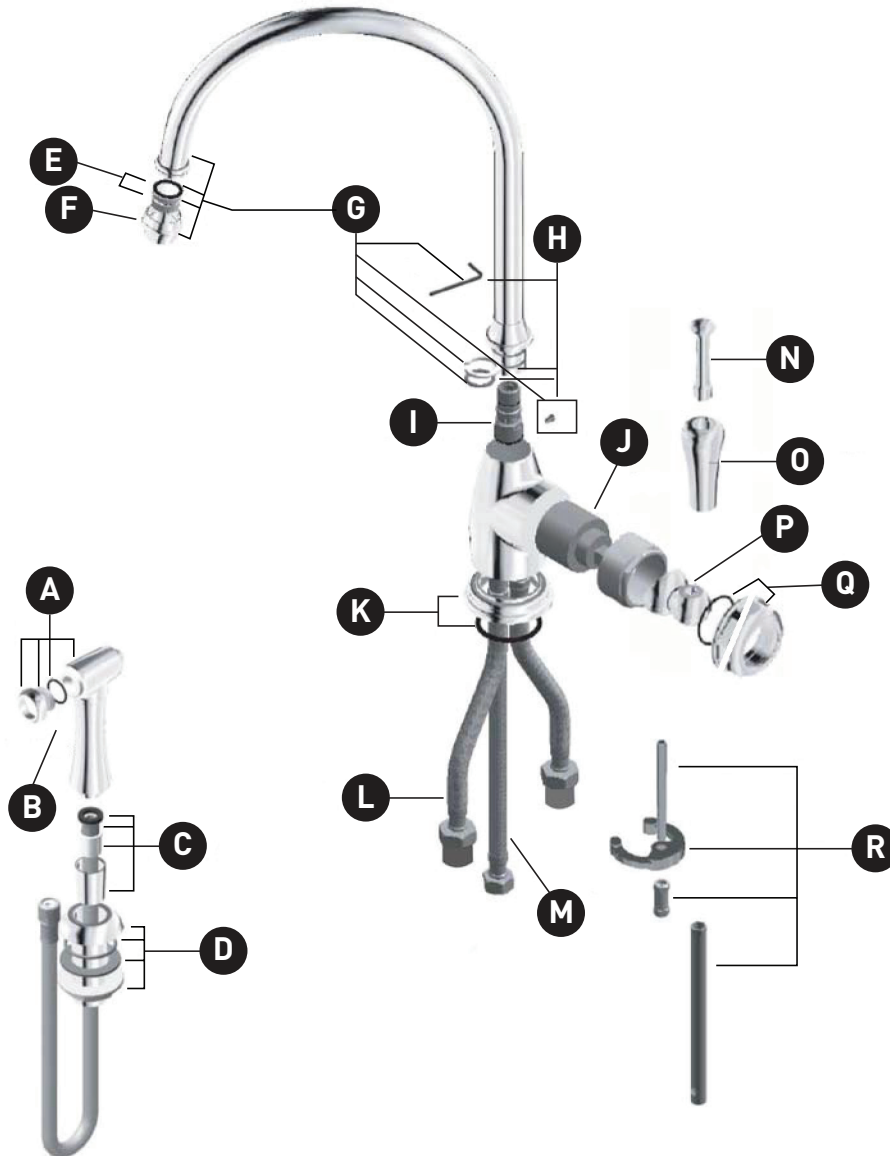

**VEUILLEZ EFFECTUER VOTRE COMMANDE
PAR NO DE RÉFÉRENCE**

ILLUSTRATIONS DES PIÈCES

U.4702

Robinet de cuisine Georgian Era™
avec douchette latérale

ID	Référence du kit	Finition
A	9.27776*	Voir ci-dessous
B	9.19776	N/A
C	9.28426*	Voir ci-dessous
D	9.18425*	Voir ci-dessous
E	9.25552	N/A
F	9.17793*	Voir ci-dessous
G	9.20763*	Voir ci-dessous
H	9.07840	N/A
I	9.13842	N/A
J	9.13841	N/A
K	9.18380*	Voir ci-dessous
L	9.28748	N/A
M	9.28401	N/A
N	9.24745*	Voir ci-dessous
O	9.26760*	Voir ci-dessous
P	9.01340*	Voir ci-dessous
Q	9.12340*	Voir ci-dessous
R	9.26400	N/A

*Finition déterminée par le Suffixe

Finition	Description
APC	Laiton poli
EB	Bronze anglais
EG	Or anglais
PN	Nickel poli
SEG	Or anglais satiné
STN	Nickel satiné
ULB	Laiton non laqué

For warranty or additional information, contact:

U.S.A.
houseofrohl.com/support
1-800-777-9762

QUEBEC / MARITIMES / WESTERN CANADA
QUÉBEC / MARITIMES / OUEST CANADIEN
QUEBEC / MARITIMOS / CANADA OCCIDENTAL
houseofrohl.ca/support
1-866-473-8442

ONTARIO
houseofrohl.ca/support
1-800-287-5354