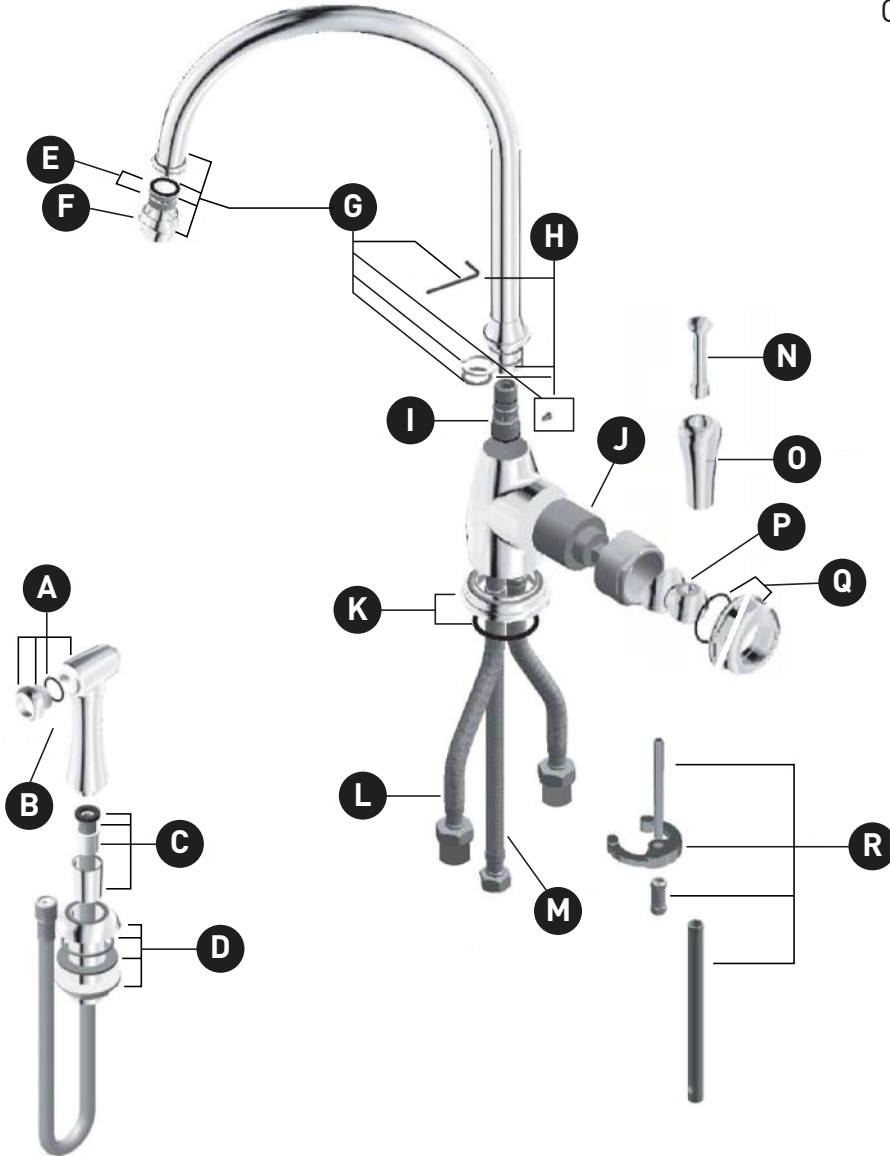

ORDER BY PART NUMBER

# ILLUSTRATED PARTS

## U.4702

Georgian Era™ Kitchen Faucet With Side Spray

ID	Kit Number	Finish
A	9.27776*	See below
B	9.19776	N/A
C	9.28426*	See below
D	9.18425*	See below
E	9.25552	N/A
F	9.17793*	See below
G	9.20763*	See below
H	9.07840	N/A
I	9.13842	N/A
J	9.13841	N/A
K	9.18380*	See below
L	9.28748	N/A
M	9.28401	N/A
N	9.24745*	See below
O	9.26760*	See below
P	9.01340*	See below
Q	9.12340*	See below
R	9.26400	N/A