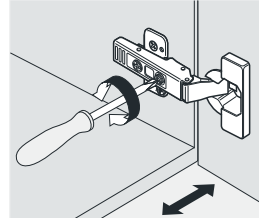

INSTALLATION

NOTE: Mirror(s) not included with all SKU builds. Check listing for details.

MAIN BODY PARTS

INSTALLATION PARTS

Tape

Pencil

Impact Drill

Levelling Instrument

Screw driver

Glass Glue Gun

INSTALL,REMOVE,ADJUST OF TOP FAST LOADING HINGE

install

remove

adjust the height

adjust the lateral

adjust the deep