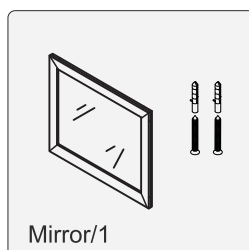

INSTALLATION

NOTE: Mirror(s) not included with all SKU builds. Check listing for details.

MAIN BODY PARTS

INSTALLATION PARTS

Tape

Pencil

Impact Drill

Levelling Instrument

Screw driver

Glass Glue Gun

INSTALL,REMOVE,ADJUST OF TOP FAST LOADING HINGE

install

remove

adjust the height

adjust the lateral

adjust the deep