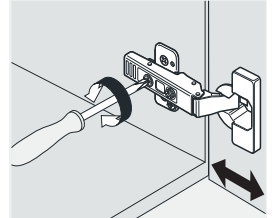

INSTALLATION

NOTE: Mirror(s) not included with all SKU builds. Check listing for details.

MAIN BODY PARTS

INSTALLATION PARTS

Tape

Pencil

Impact Drill

Levelling Instrument

Screw driver

Glass Glue Gun

INSTALL,REMOVE,ADJUST OF TOP FAST LOADING HINGE

install

remove

adjust the height

adjust the lateral

adjust the deep