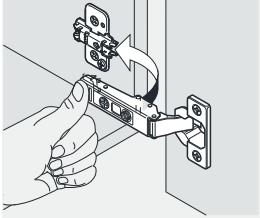

INSTALLATION

NOTE: Mirror(s) not included with all SKU builds. Check listing for details.

MAIN BODY PARTS

INSTALLATION PARTS

Tape

Pencil

Impact Drill

Levelling Instrument

Screw driver

Glass Glue Gun

INSTALL,REMOVE,ADJUST OF TOP FAST LOADING HINGE

install

remove

adjust the height

adjust the lateral

adjust the deep