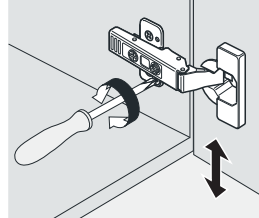

INSTALLATION

NOTE: Mirror(s) not included with all SKU builds. Check listing for details.

MAIN BODY PARTS

INSTALLATION PARTS

Tape

Pencil

Impact Drill

Levelling Instrument

Screw driver

Glass Glue Gun

INSTALL,REMOVE,ADJUST OF TOP FAST LOADING HINGE

install

remove

adjust the height

adjust the lateral

adjust the deep