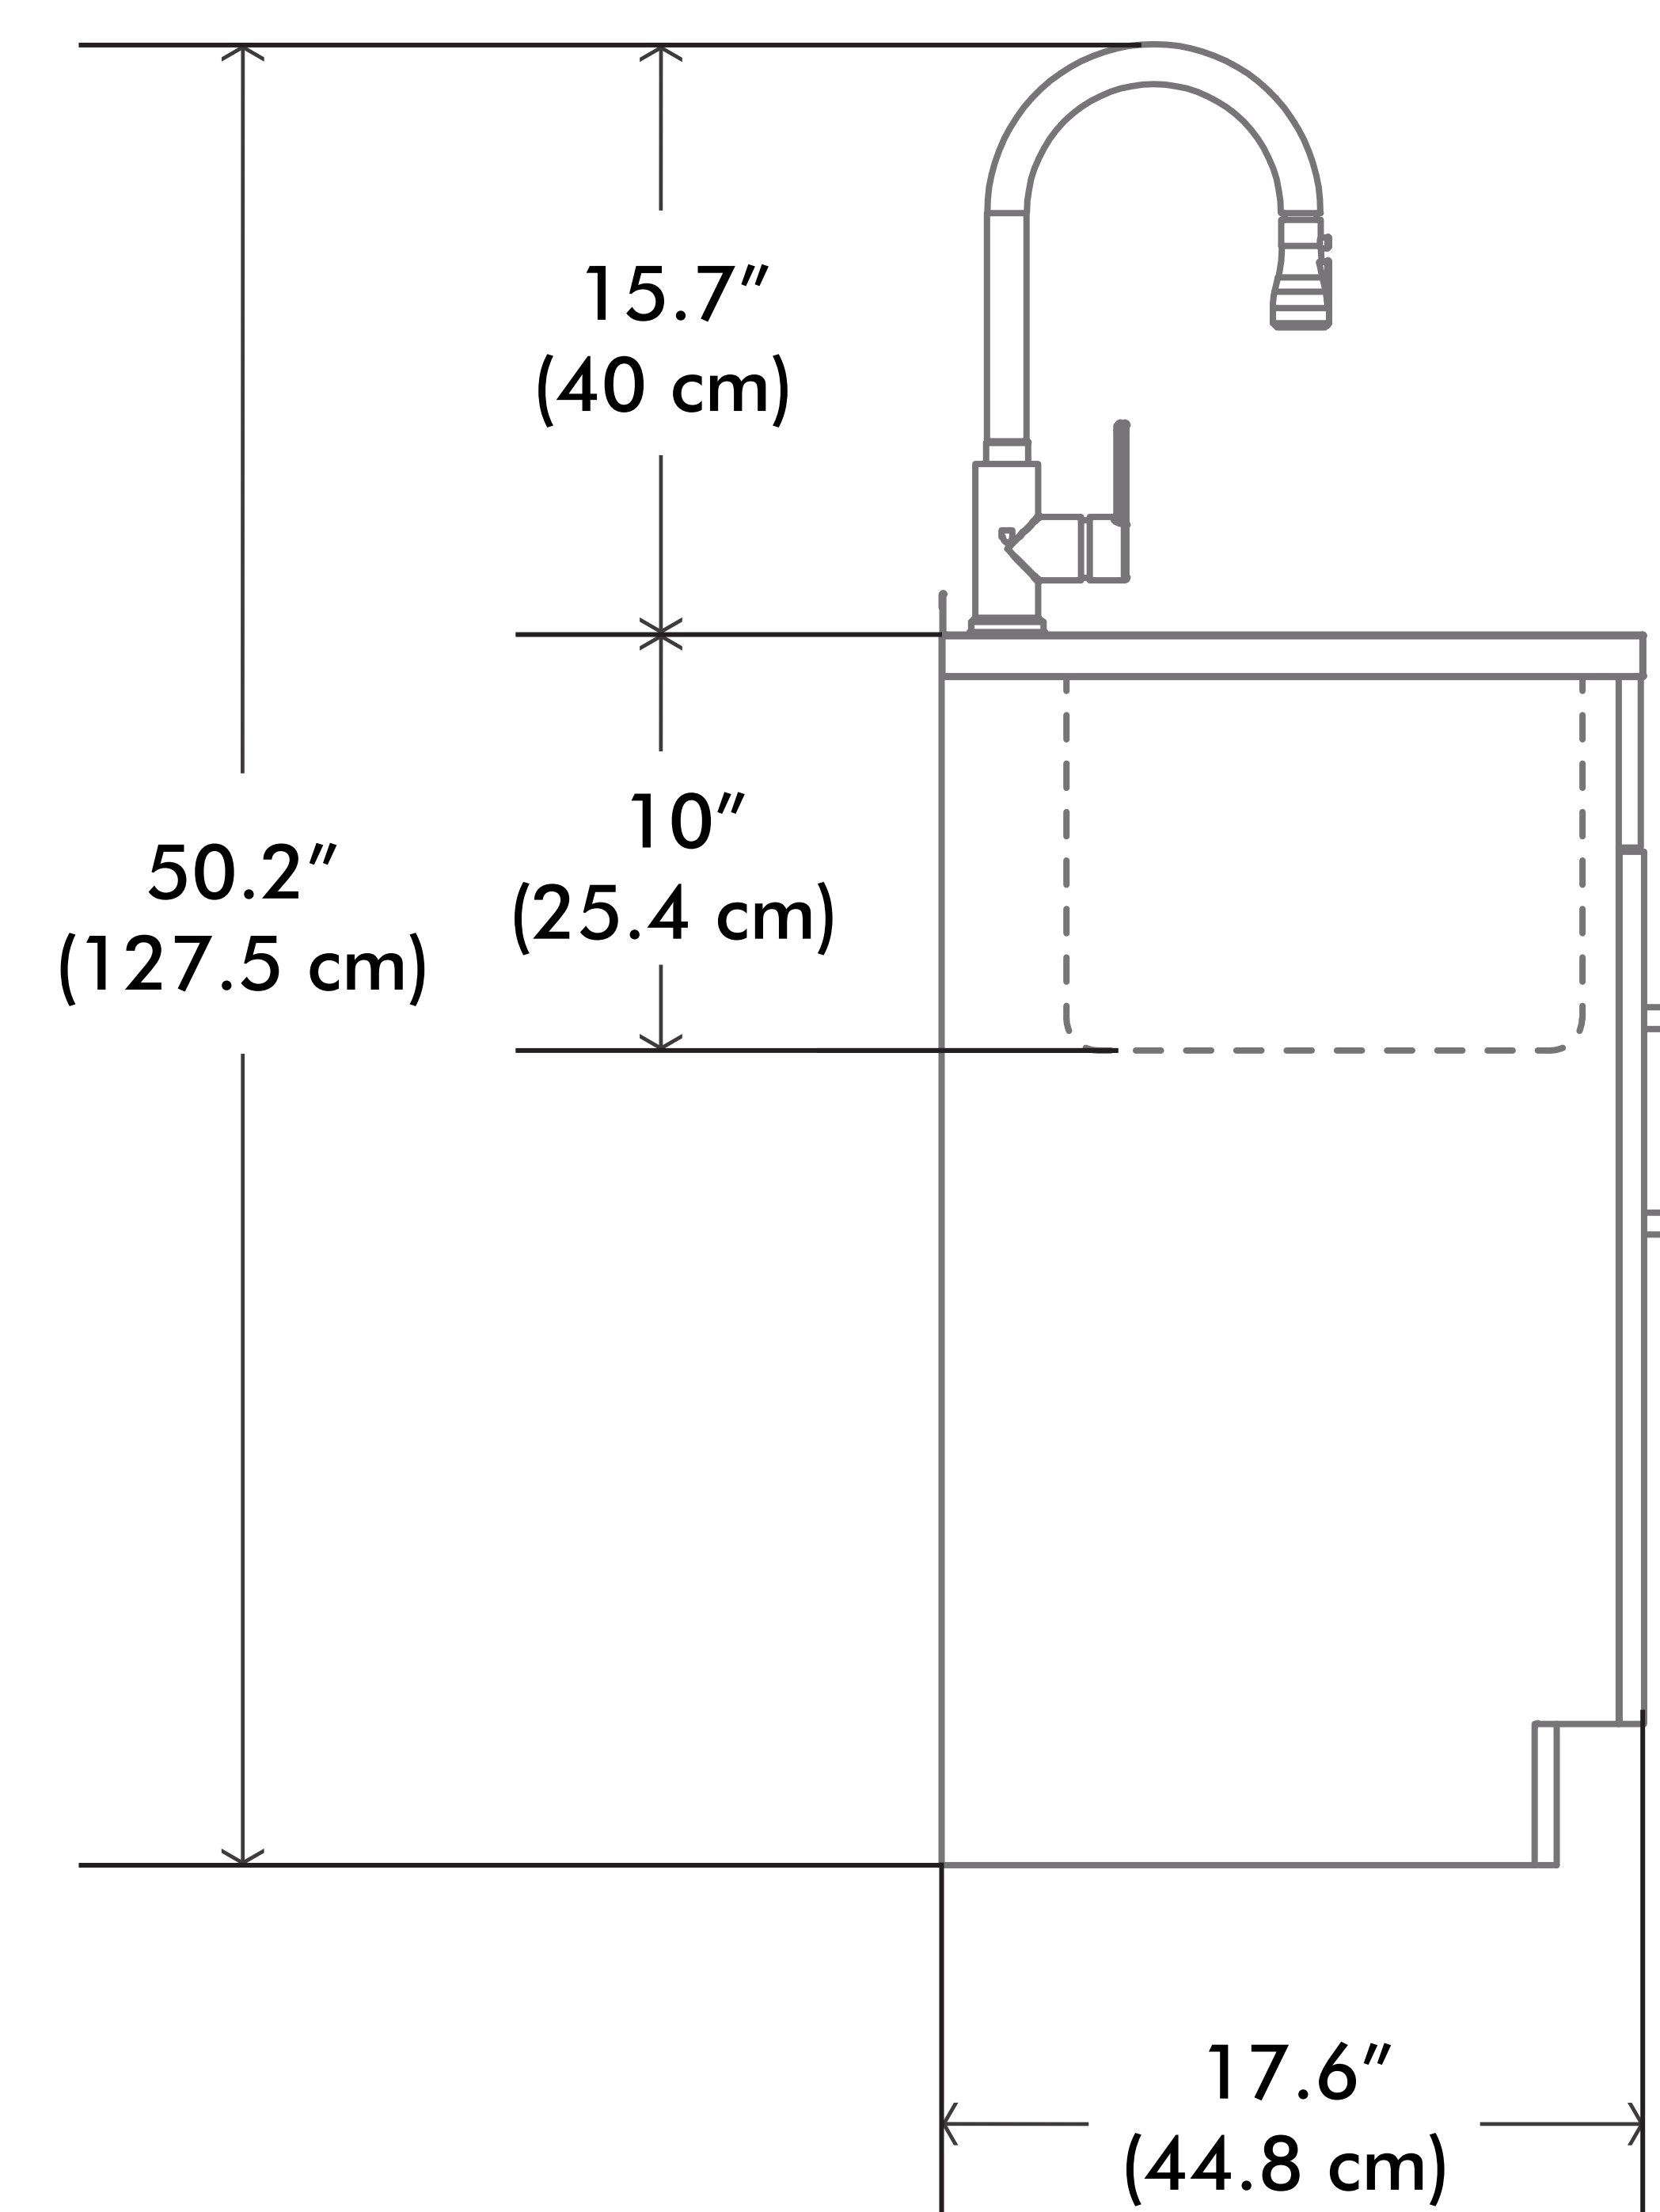

# Modern 20 inch Laundry Cabinet with Faucet and SS Sink

**Net weight: 56.2 lbs / 25.5 Kgs**