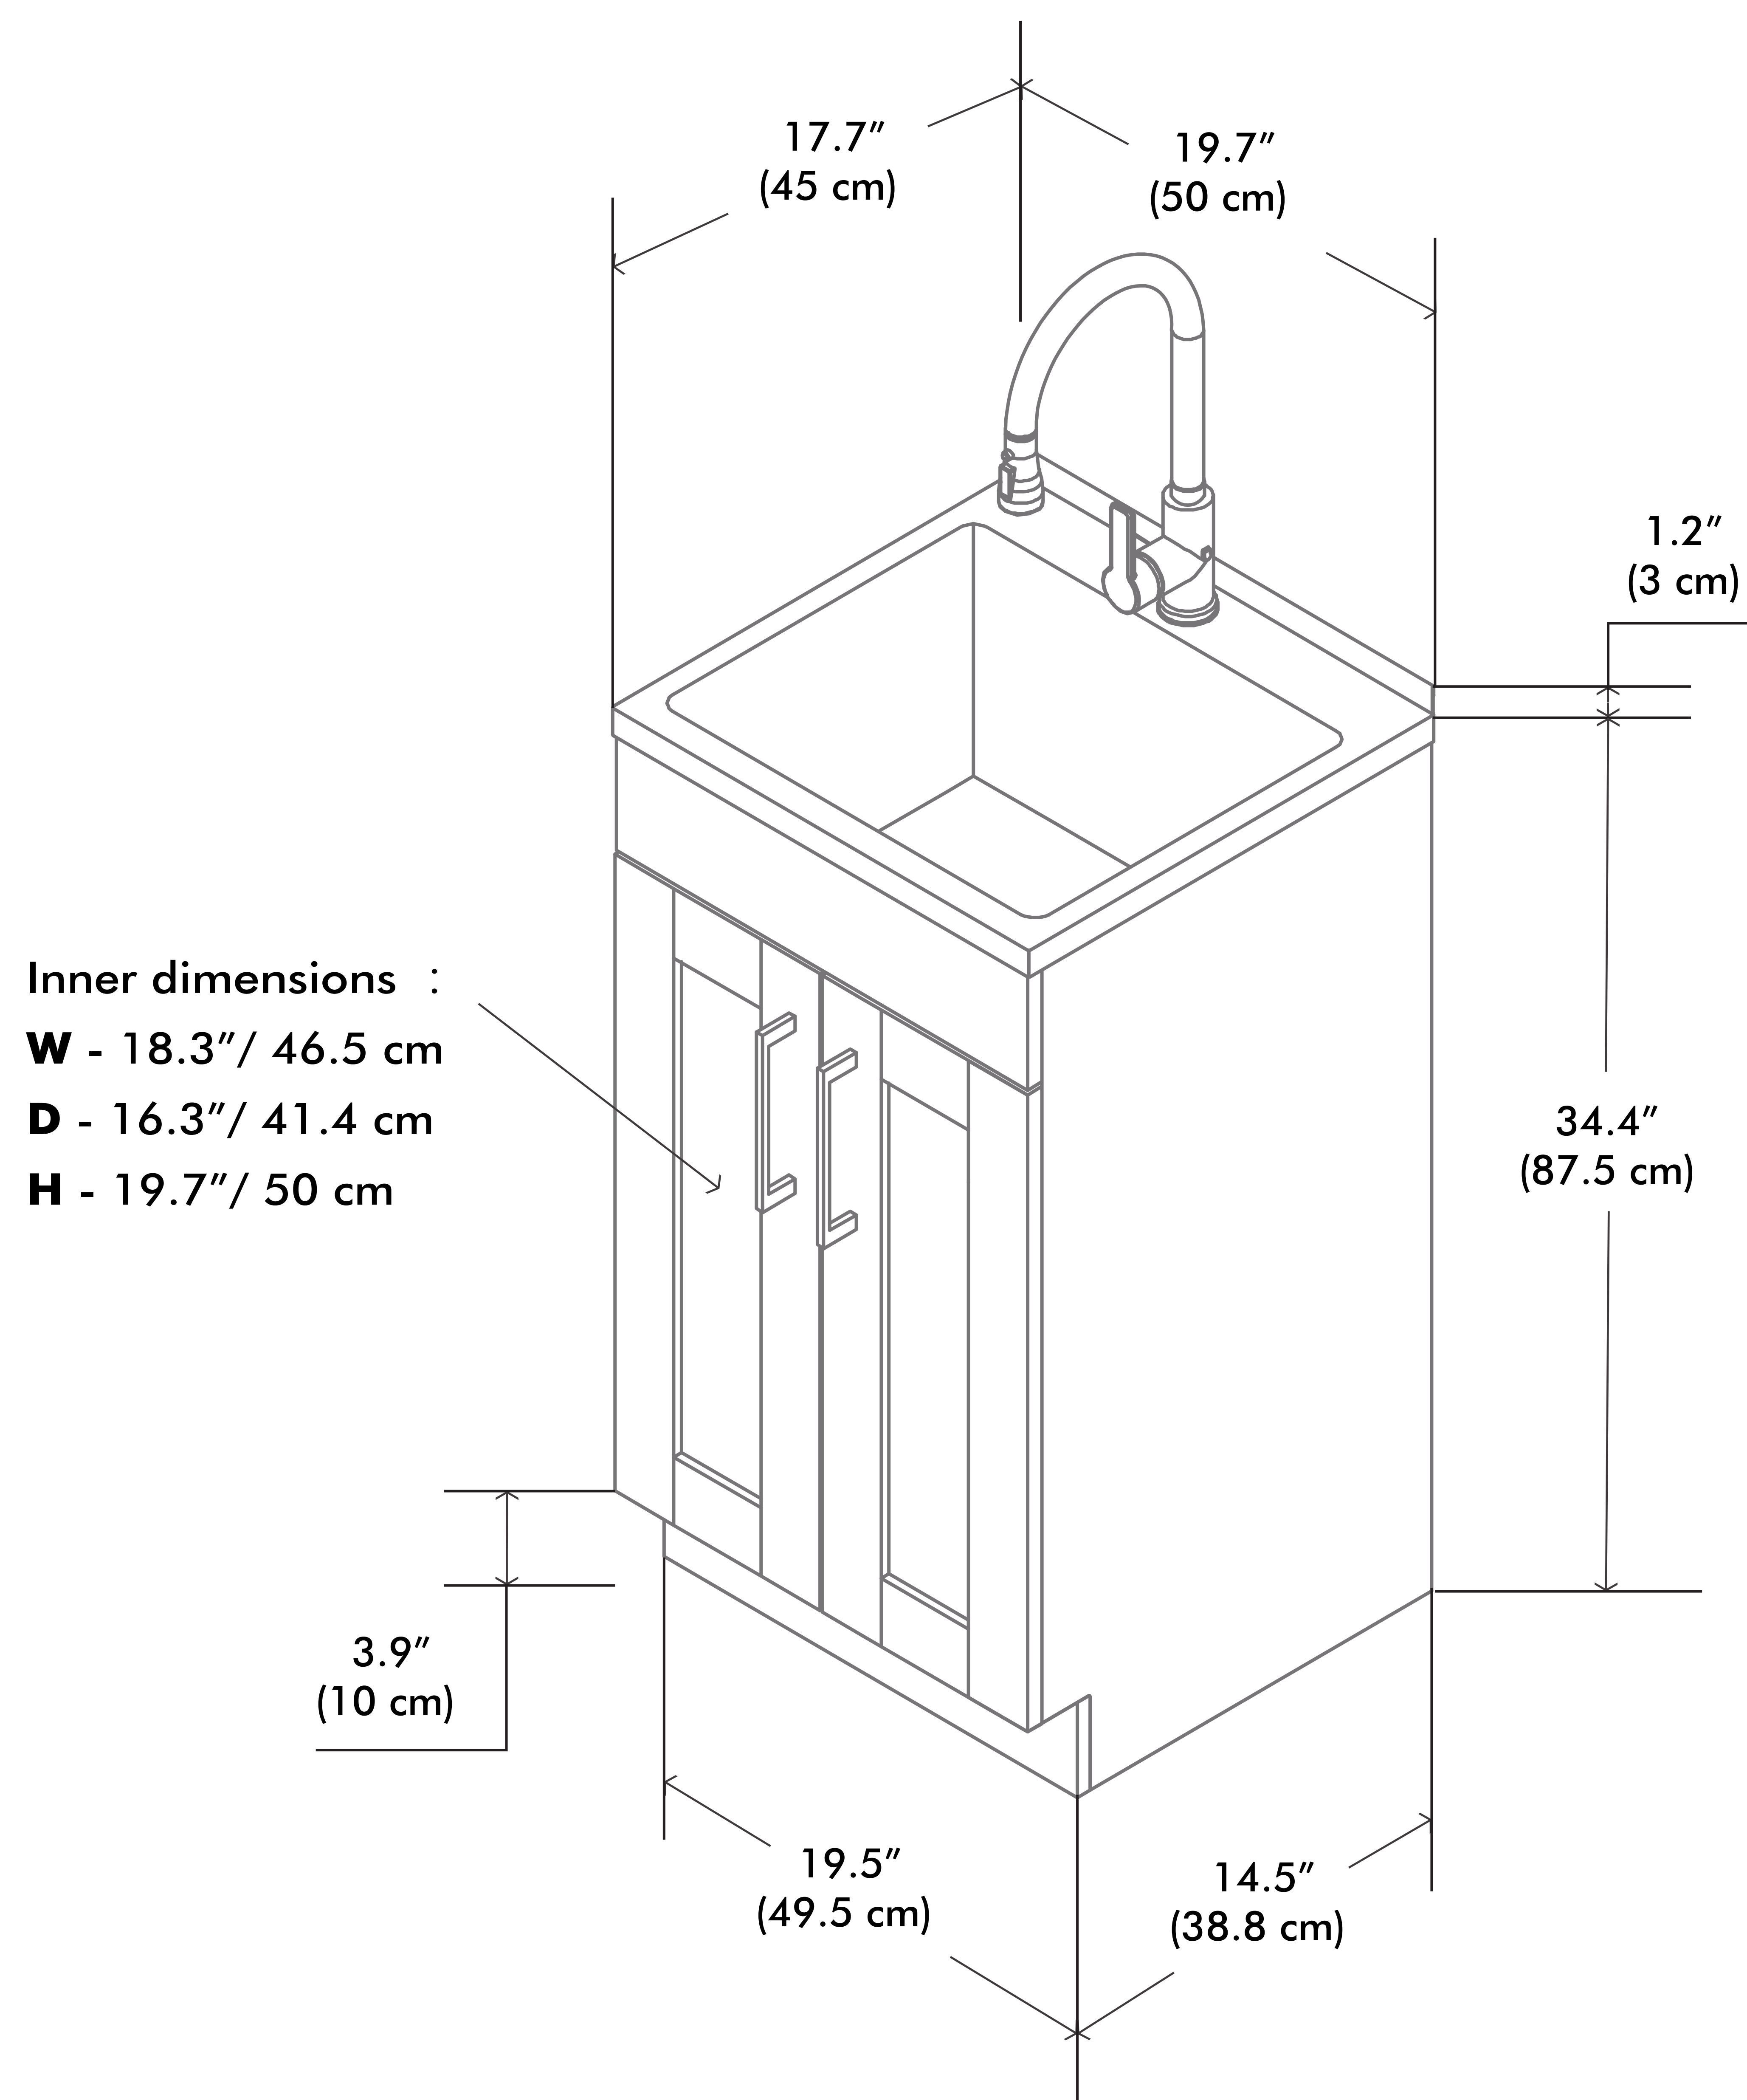

# Modern 20 inch Laundry Cabinet with Faucet and SS Sink

**Net weight: 56.2 lbs / 25.5 Kgs**