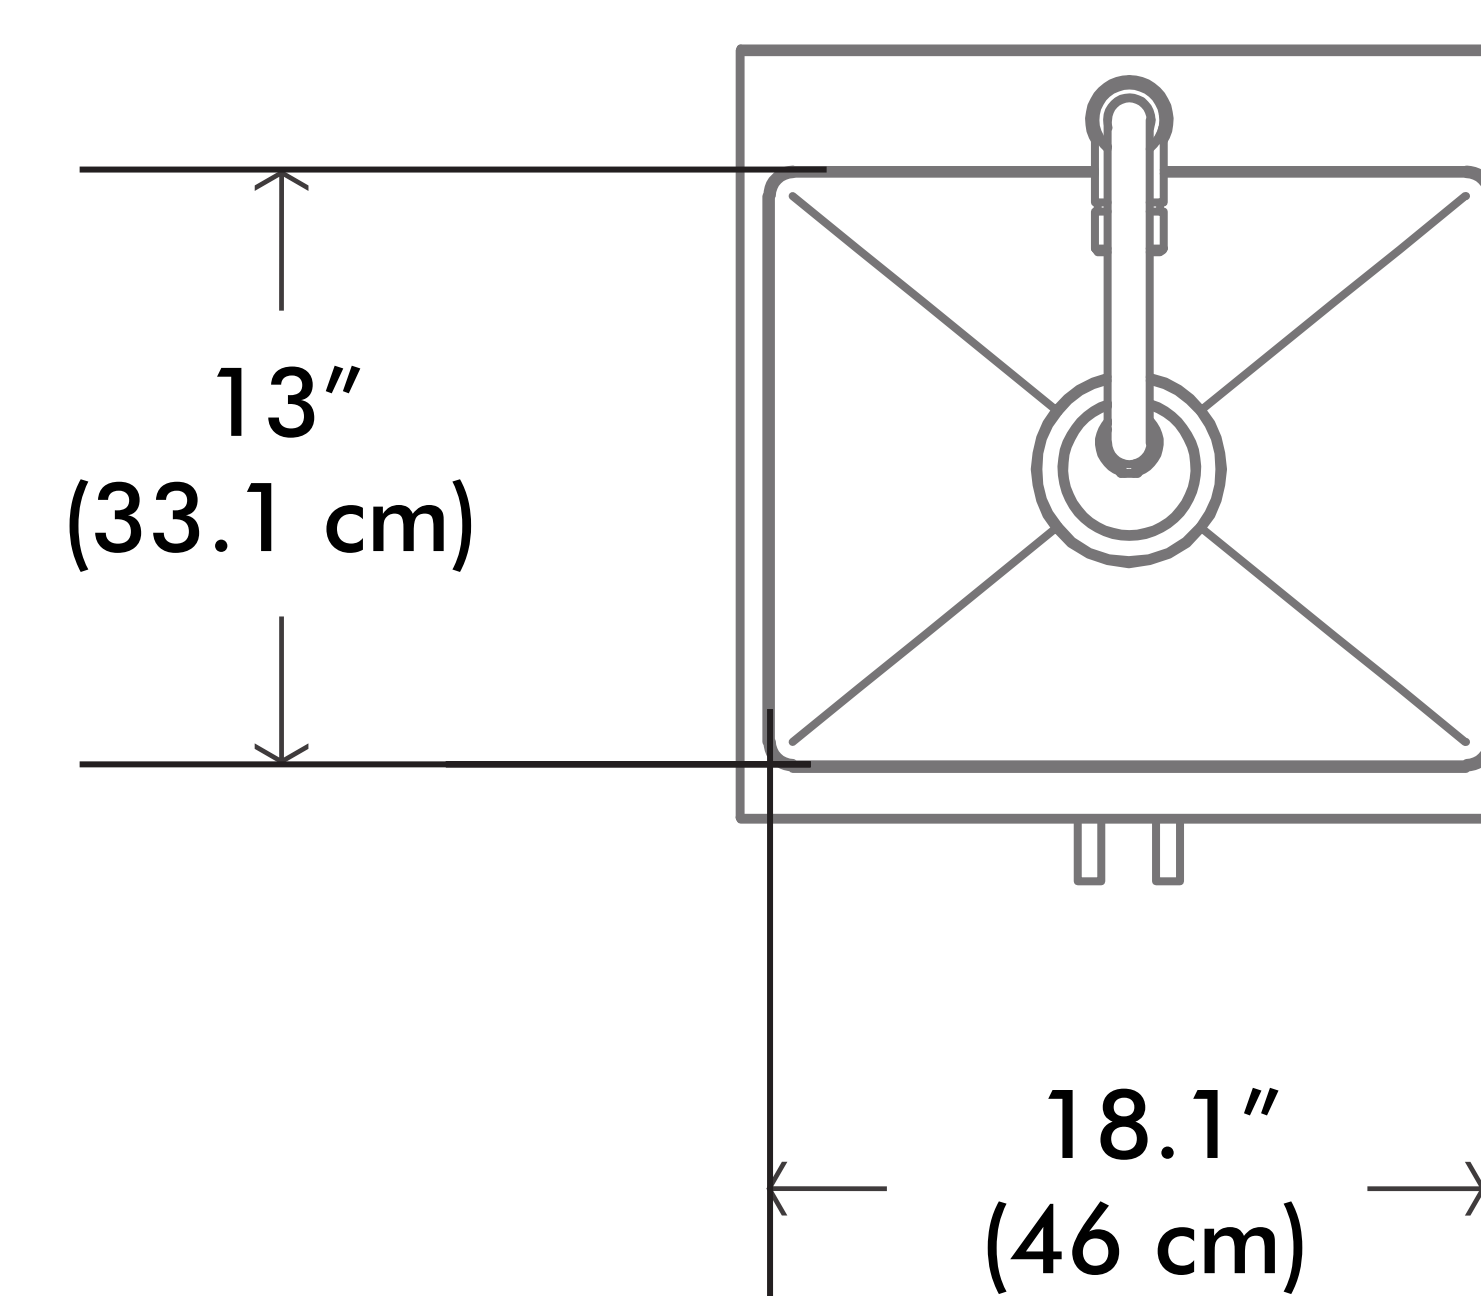

# Modern 20 inch Laundry Cabinet with Faucet and SS Sink

**Net weight: 56.2 lbs / 25.5 Kgs**