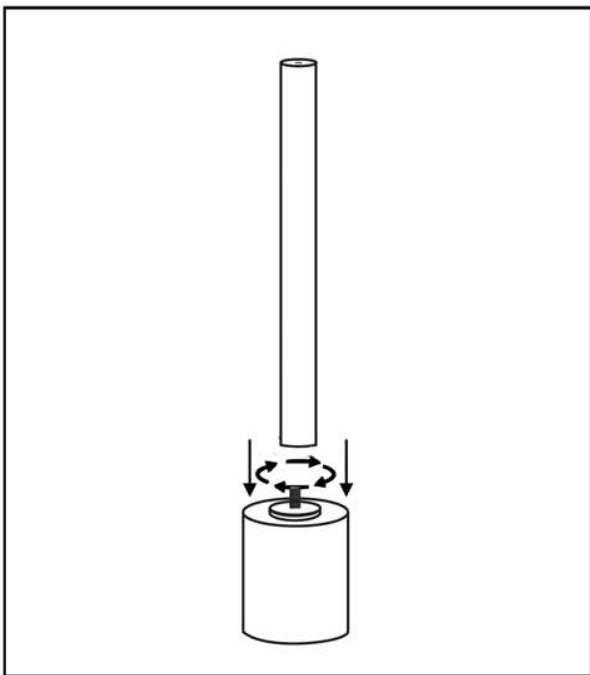

ASSEMBLY INSTRUCTIONS

Hescott Mir Drink Tbl

MARBLE BASE

1 PC METAL AND MIRROR TOP

1 PC METAL POLE

STEP-1

STEP-2

ASSEMBLED