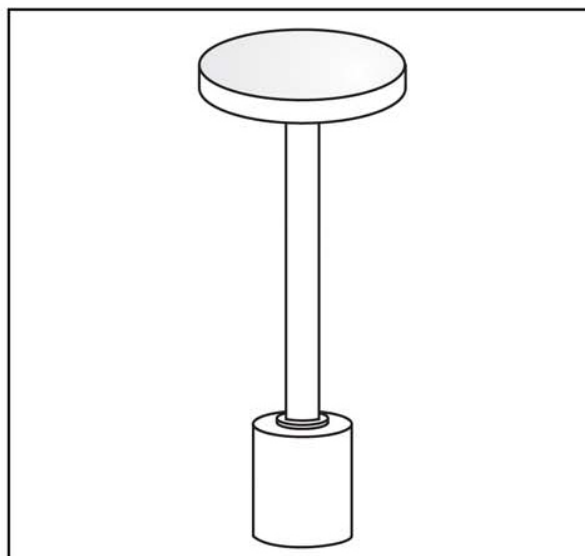

ASSEMBLY INSTRUCTIONS

Hescott Mir Drink Tbl

MARBLE BASE

1 PC METAL AND MIRROR TOP

1 PC METAL POLE

STEP-1

STEP-2

ASSEMBLED