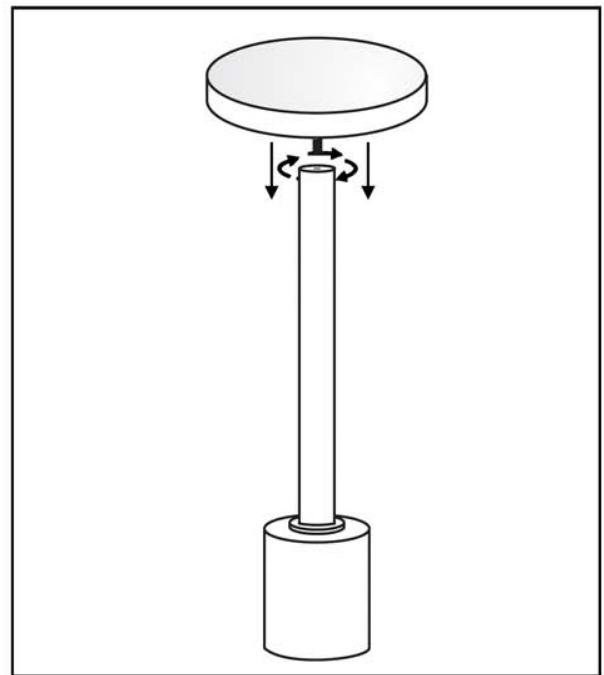

ASSEMBLY INSTRUCTIONS

Hescott Mir Drink Tbl

MARBLE BASE

1 PC METAL AND MIRROR TOP

1 PC METAL POLE

STEP-1

STEP-2

ASSEMBLED