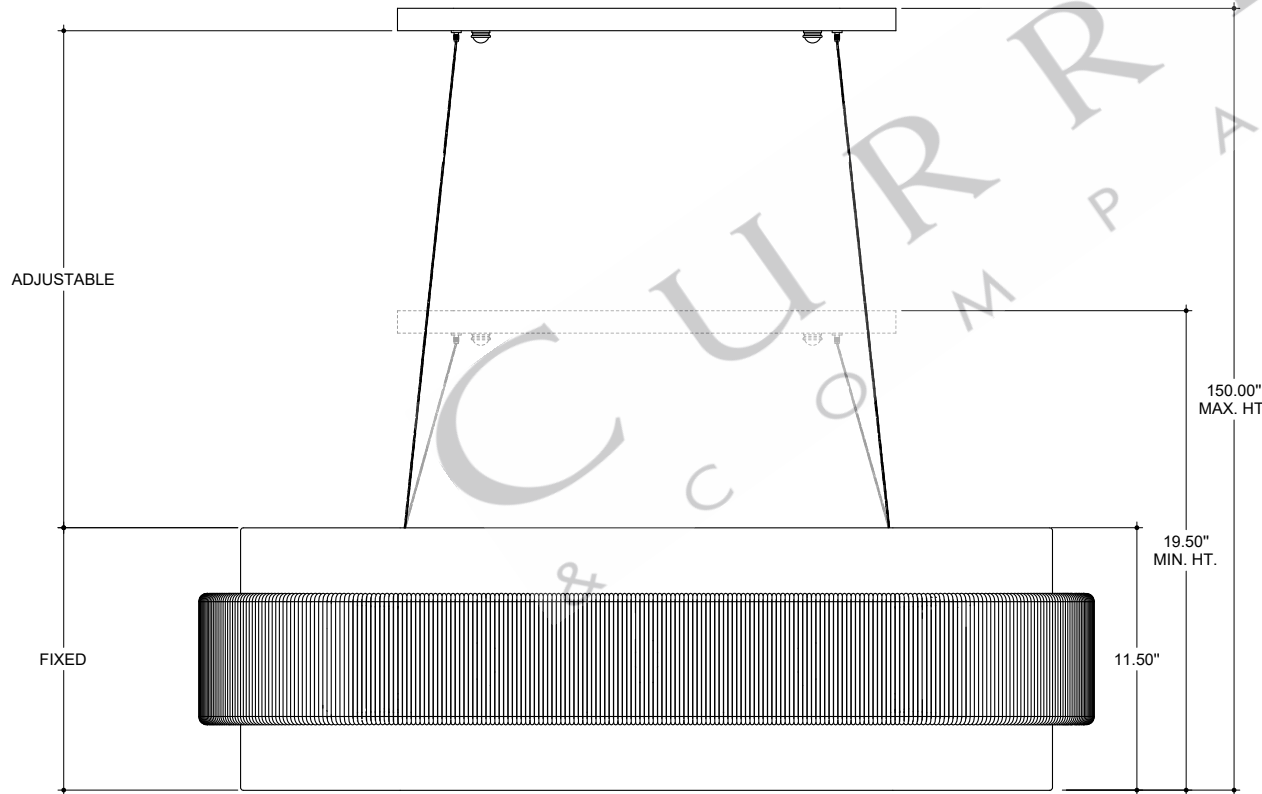

TOP VIEW

FABRIC SHADE: TOP & BOTTOM:  
36.25" L X 14.25" W X 4" HT.

CANOPY DETAIL

FRONT VIEW

SIDE VIEW

9000-1135

ALL WORK © 2023 CURREY & COMPANY