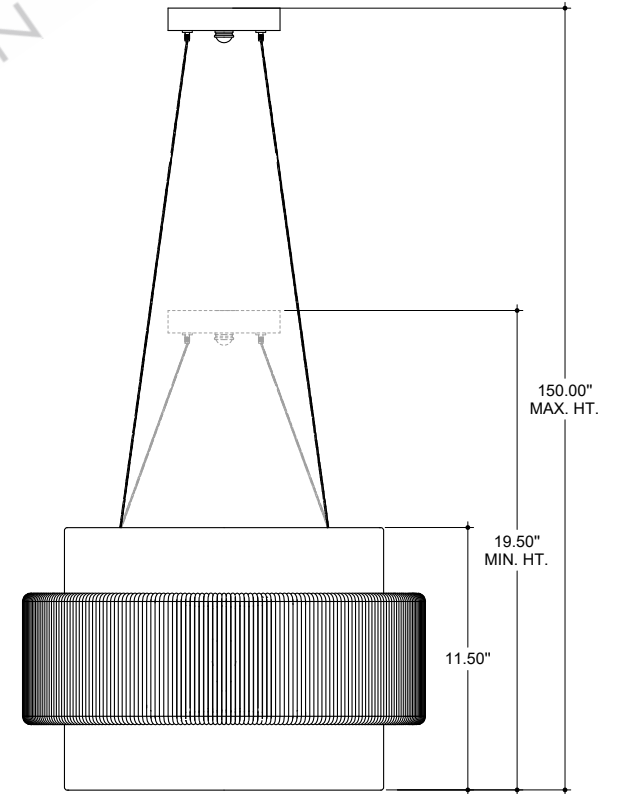

TOP VIEW

FABRIC SHADE: TOP & BOTTOM:  
36.25" L X 14.25" W X 4" HT.

CANOPY DETAIL

FRONT VIEW

SIDE VIEW

9000-1135

ALL WORK © 2023 CURREY & COMPANY