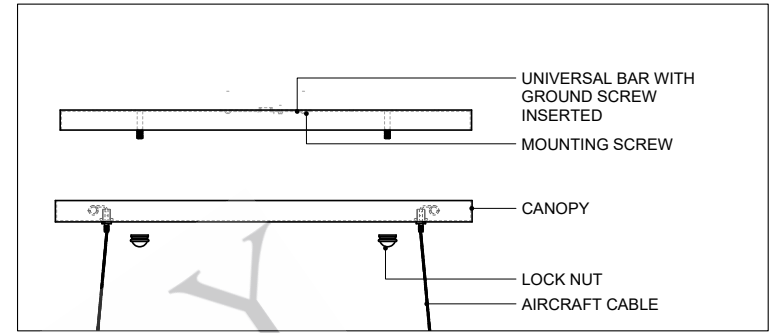

TOP VIEW

FABRIC SHADE: TOP & BOTTOM:  
36.25" L X 14.25" W X 4" HT.

CANOPY DETAIL

FRONT VIEW

SIDE VIEW

9000-1135

ALL WORK © 2023 CURREY & COMPANY