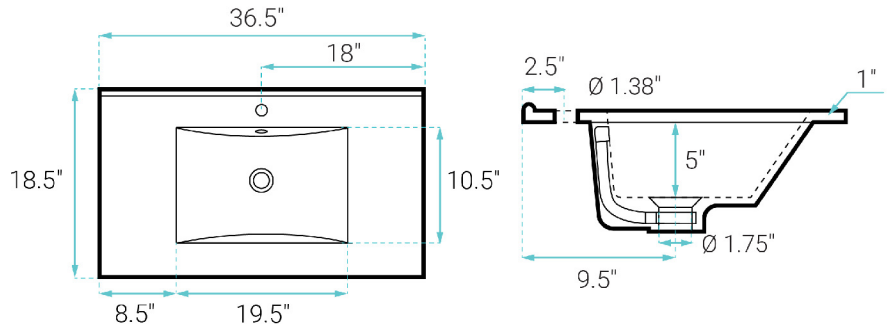

### FEATURES:

- Sleek, freestanding design
- Glazed ceramic, single sink
- Standard 1.75" drain hole
- Standard 1.38" faucet hole
- Chrome-finish overflow
- Wooden legs

### SPECIFICATIONS:

N.W: 76 lb.

W: 36.5" x D: 18.5" x H: 33.5"

Inner Sink: D: 10.5" x W: 19.5" x H: 5"