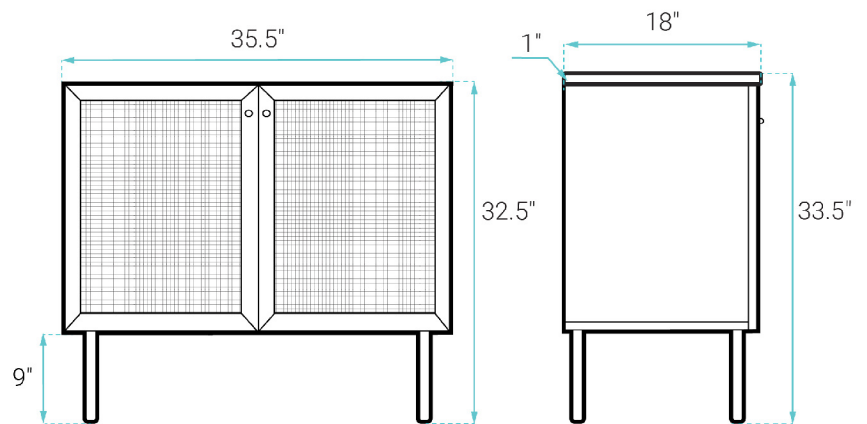

### FEATURES:

- Sleek, freestanding design
- Glazed ceramic, single sink
- Standard 1.75" drain hole
- Standard 1.38" faucet hole
- Chrome-finish overflow
- Wooden legs

### SPECIFICATIONS:

N.W: 76 lb.

W: 36.5" x D: 18.5" x H: 33.5"

Inner Sink: D: 10.5" x W: 19.5" x H: 5"