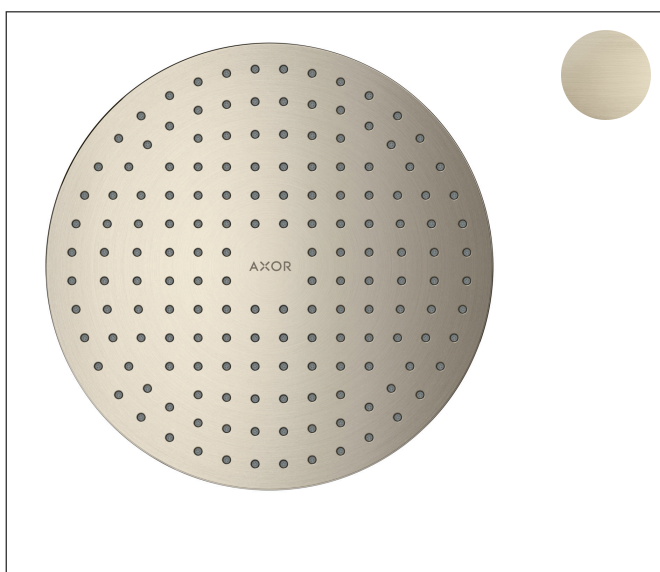

Brand	AXOR
Art. Name	AXOR ShowerSolutions Showerhead 250 2-Jet, 2.5 GPM
Art. Nr.	35298821
Surface	brushed nickel
Pos.	1

Product Picture

Drawing

Features

- Consists of: Showerhead, Green Diverter
- shower head size: 250 mm
- Spray modes: PowderRain, Intense PowderRain
- adjustment with shift on thermostat
- dynamic spray nozzles move out while using
- Flow: 2.5 GPM (9.5 L/Min)
- Showerhead removable for cleaning
- ServiceCard with sieve can be removed without tools for cleaning purpose

Technology

Spray Types