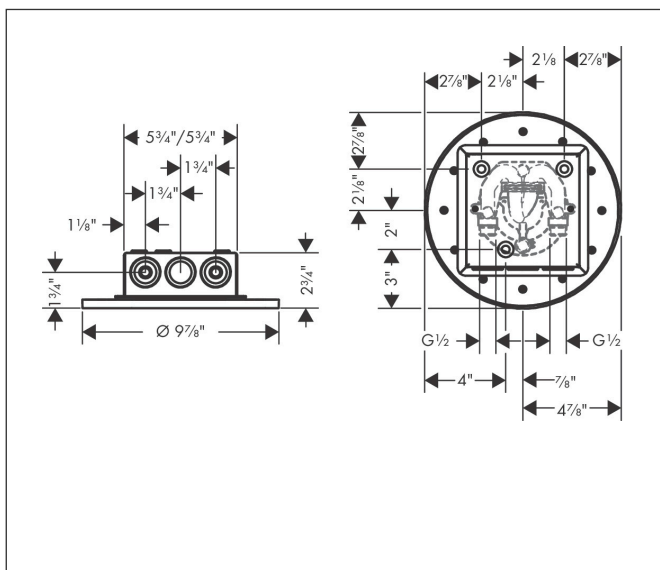

Brand	AXOR
Art. Name	AXOR ShowerSolutions Showerhead 250 2-Jet, 2.5 GPM
Art. Nr.	35298821
Surface	brushed nickel
Pos.	1

Product Picture

Drawing

Features

- Consists of: Showerhead, Green Diverter
- shower head size: 250 mm
- Spray modes: PowderRain, Intense PowderRain
- adjustment with shift on thermostat
- dynamic spray nozzles move out while using
- Flow: 2.5 GPM (9.5 L/Min)
- Showerhead removable for cleaning
- ServiceCard with sieve can be removed without tools for cleaning purpose