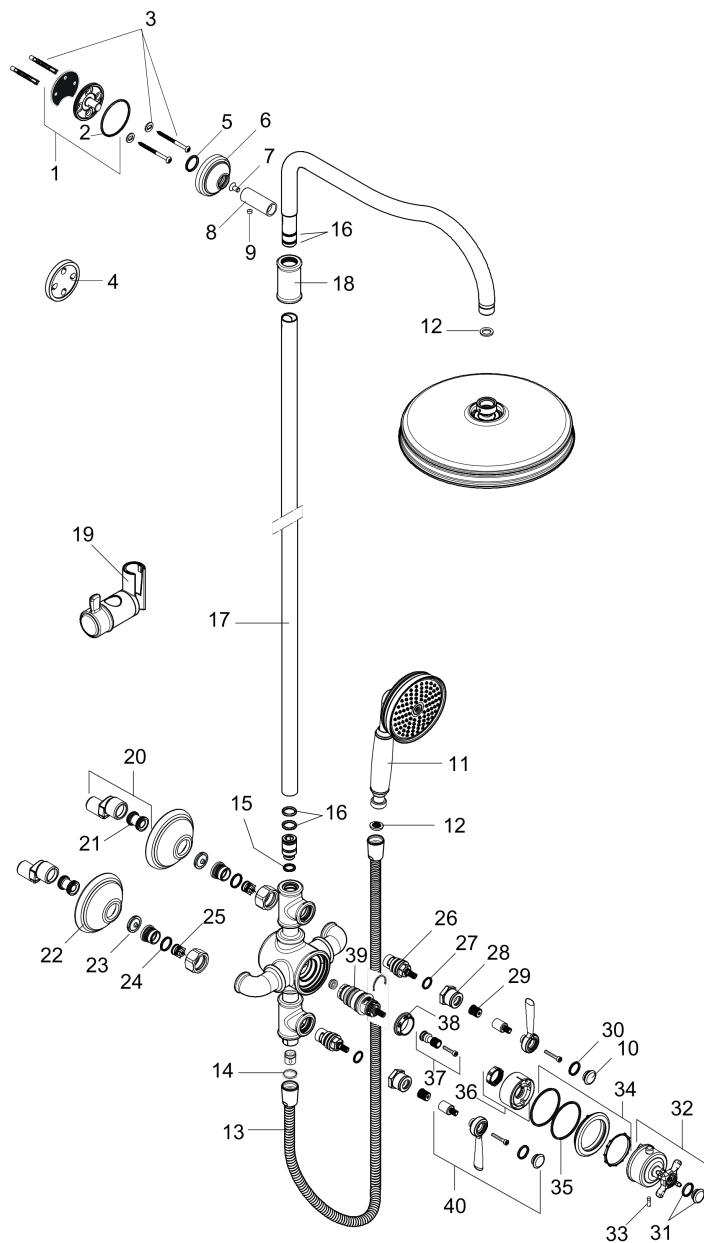

AXOR Montreux
Showerpipe 240 1-Jet, 2.0 GPM
Finishes : **polished nickel**   Part no. : **16572831**

Exploded drawing

Year of production: >01/18

AXOR Montreux
Showerpipe 240 1-Jet, 2.0 GPM
Finishes : **polished nickel**   Part no. : **16572831**

Spare parts list

Year of production: >01/18

Pos.	Description	Part no.	PC	PU
1	wall flange	95688000	0	1
2	O-Ring 50x2	98187000	0	1
3	mounting set	96179000	0	1
4	tile-matching-disk	95239830	0	1
5	O-ring 20x2	98165000	0	1
6	escutcheon Ø 60 mm	92982830	0	1
7	screw	92137000	0	1
8	sleeve	92166830	0	1
9	hollow set screw M6x5	98447000	0	1
10	set of screw covers	93182000	0	1
11	handshower	16320830	0	1
12	filter packing	94246000	0	1
13	shower hose 1,60 m	28116830	0	1
14	seal	98058000	0	1
15	O-ring 12x2,25	98382000	0	1
16	O-ring 15x2,5	98131000	0	1
17	pipe 973 mm	92468830	0	1
18	sleeve	92983830	0	1
19	support, assy	98723830	0	1
20	set of S-unions (±32 mm)	98592000	0	1
21	noise reduction	96429000	0	1
22	escutcheon	98595830	0	1
23	filter packing	96922000	0	1
24	O-ring 17x1,5	98137000	0	1
25	non return valve	96737000	0	1
26	shut off unit right closing	94009000	0	1
27	O-ring 14x1,78	92984000	0	1
28	sleeve	92712830	0	1
29	adapter for handle	92375000	0	1
30	O-ring 16x2	98133000	0	1
31	set of screw covers, cold / hot water / neutral	97987000	0	1
32	handle for thermostat	16594830	0	1
33	hollow set screw M5x16	97666000	0	1
34	deco-ring	92985000	0	1