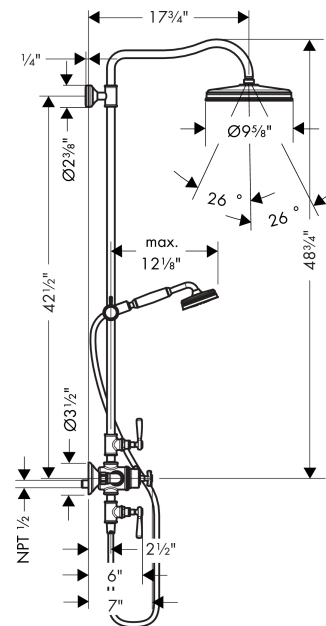

AXOR Montreux
Showerpipe 240 1-Jet, 2.0 GPM
 Finishes : **polished nickel** Part no. : **16572831**

Description

Features

- Height-adjustable hand shower holder
- Flow: 2.0 GPM (7.6 L/Min)
- Shower outlet flow: 2.0 GPM (7.6 L/min)
- Anti-scald 100° safety stop
- Integrated volume controls
- Outlets may not be operated simultaneously
- Exposed installation
- Thermostatic cartridge

Technology

Product image

Scale drawing

AXOR Montreux
Showerpipe 240 1-Jet, 2.0 GPM
 Finishes : **polished nickel** Part no. : **16572831**

Exploded drawing

Year of production: >01/18

AXOR Montreux
Showerpipe 240 1-Jet, 2.0 GPM
 Finishes : **polished nickel** Part no. : **16572831**

AXOR Montreux
Showerpipe 240 1-Jet, 2.0 GPM
 Finishes : **polished nickel** Part no. : **16572831**

Spare parts list

Year of production: >01/18

Pos.	Description	Part no.	PC	PU
35	O-ring 48x2,5	92987000	0	1
36	sleeve	92986830	0	1
37	adapter for handle	96435000	0	1
38	nut	98913000	0	1
39	thermostat cartridge	98282001	0	1
40	handle	92705830	0	1