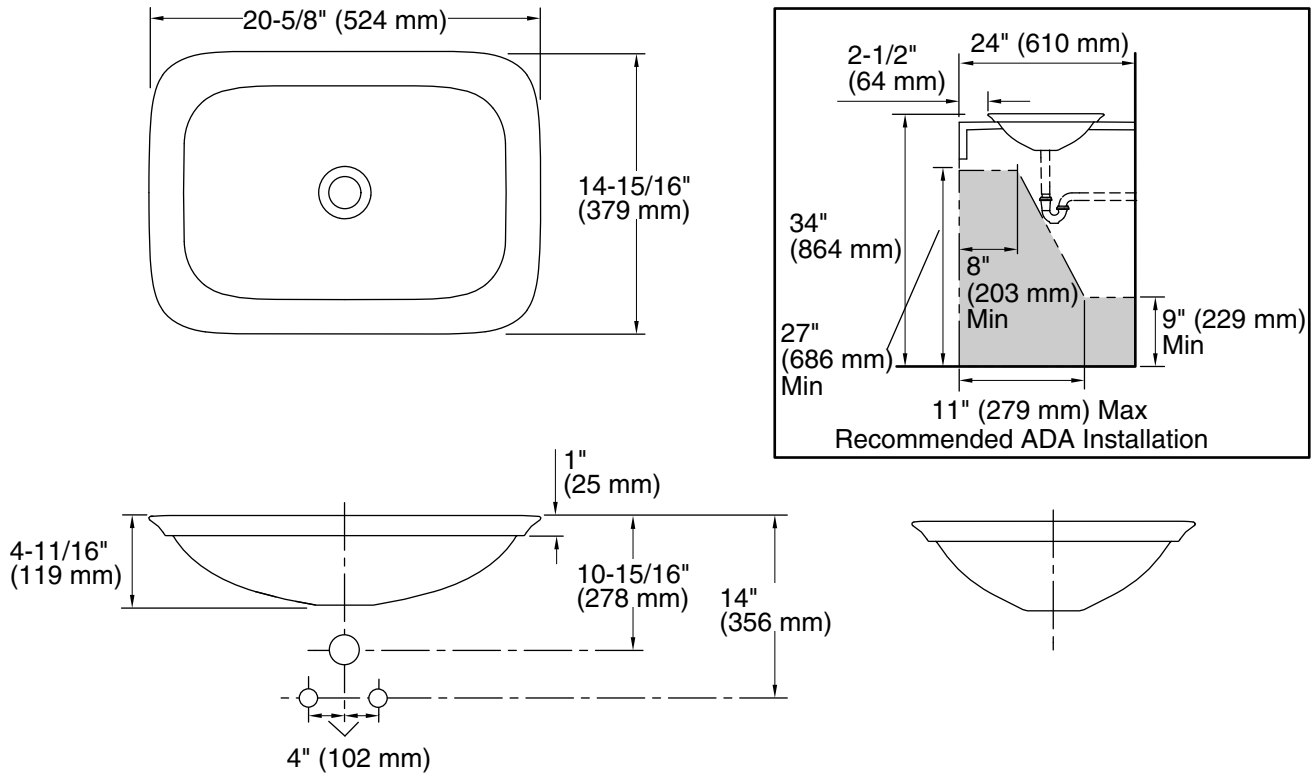

Technical Information

All product dimensions are nominal.

Basin configuration:	Single Bowl
Basin area (Only):	Length: 20-1/8" (511 mm)
	Width: 14-3/8" (366 mm)
	Bowl depth: 3-7/8" (99 mm)
With overflow:	No
Template:	1190263-7, not required, included