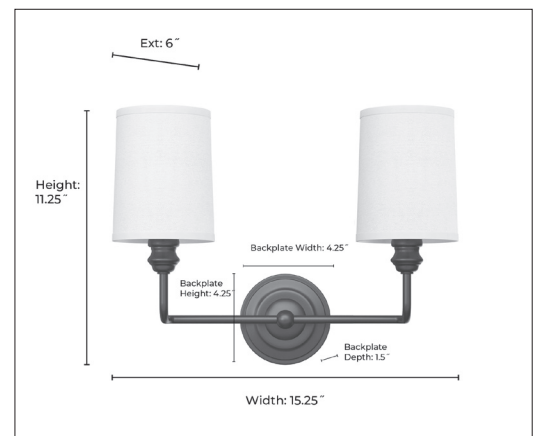

99802

LEENA TWO LIGHT VANITY

FINISH

MB - Matte Black
PN - Polished Nickel
VB - Vintage Brass

DIMENSIONS

Width 15.25"
Height 11.25"
Ext. 6"
Backplate Width 4.25"
Backplate Depth 1.5"
Backplate Height 4.25"
Weight 1.5 lbs

MATERIAL

Steel

SHADE

White Fabric

LAMPING

Bulbs 2-Candle
Bulb Base Candelabra (E12)
Watts per Bulb 60W
Voltage 120V
Total Wattage 120W
Bulbs Included No

CERTIFICATION

ETL Listed Damp Location

ITEM NUMBER

SKUs
99802 MB
99802 PN
99802 VB

99802 MB

99802 PN

99802 VB

Millennium Lighting
105 Declaration Drive
McDonough, GA 30253
www.millenniumlighting.com