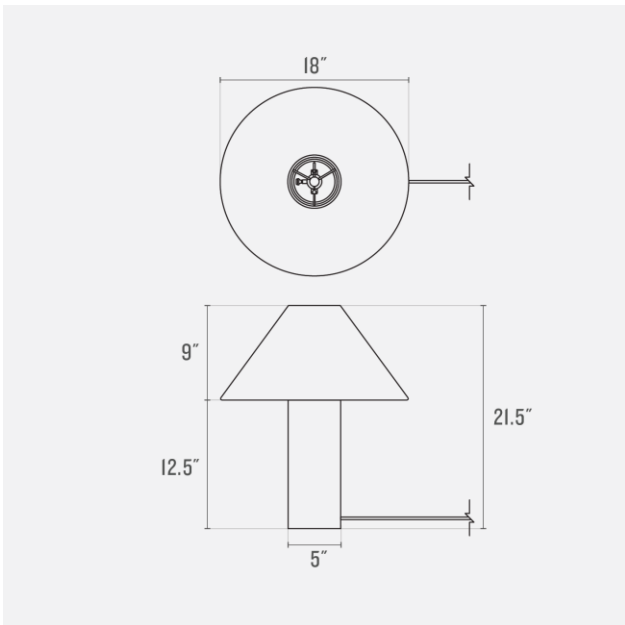

Voltage: 120 Volts

Location Rating: Damp

Dimensions:

Overall: 21.5"H x 18"W x 18"D

Shade: 9"H x 18"W x 18"D

Base: 12.5"H x 5"W x 5"D

Materials: Soft Maple, Linen

Details: Includes dimmable socket. Wood base made from 100% FSC certified maple. The Forest Stewardship Council (FSC) certifies forests all over the world to ensure they meet the highest environmental and social standards. Woodgrain unique to each fixture due to grain variation.

Cord Length: 8'

Switch Type: Rotary

Switch Location: On Socket

One year guarantee

Color Options

White
(WT)

Cord Options

Khaki Cloth
Covered Vinyl
(KCV)