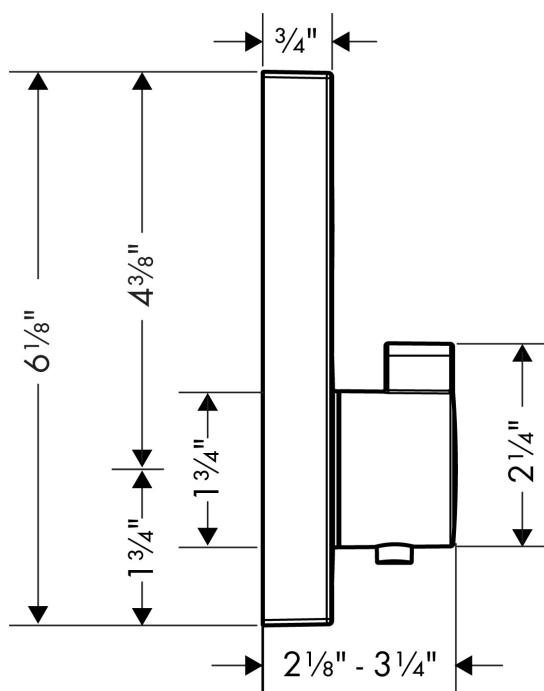

Brand hansgrohe
 Art. Name **ShowerSelect** Thermostatic Trim for 1 Function, Square
 Art. Nr. 15762141
 Surface brushed bronze
 Pos. 1

Product Picture

Drawing

Technology

Features

- Select push-button on/off control for 1 outlet
- Flow: 7.0 GPM (26.5 L/Min)
- Thermostatic cartridge, Start/stop cartridge
- Anti-scald 100° safety stop
- Optimized for water-efficient shower products
- Thermostat is delivered with On/Off button