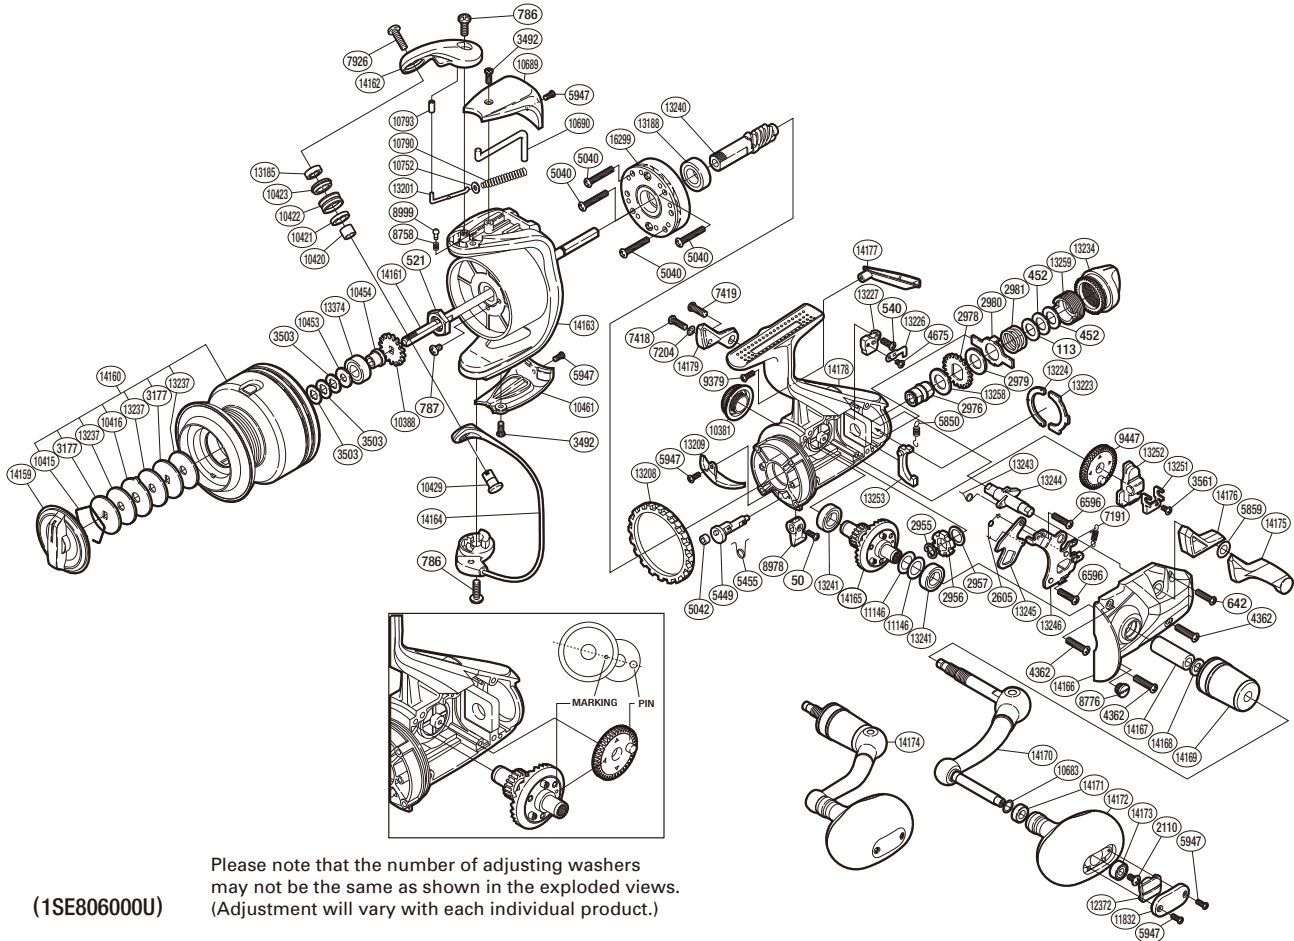

SHIMANO

THUNNUS CI4 S A-RB

TU-6000CI4

(1SE806000U)

Please note that the number of adjusting washers may not be the same as shown in the exploded views. (Adjustment will vary with each individual product.)