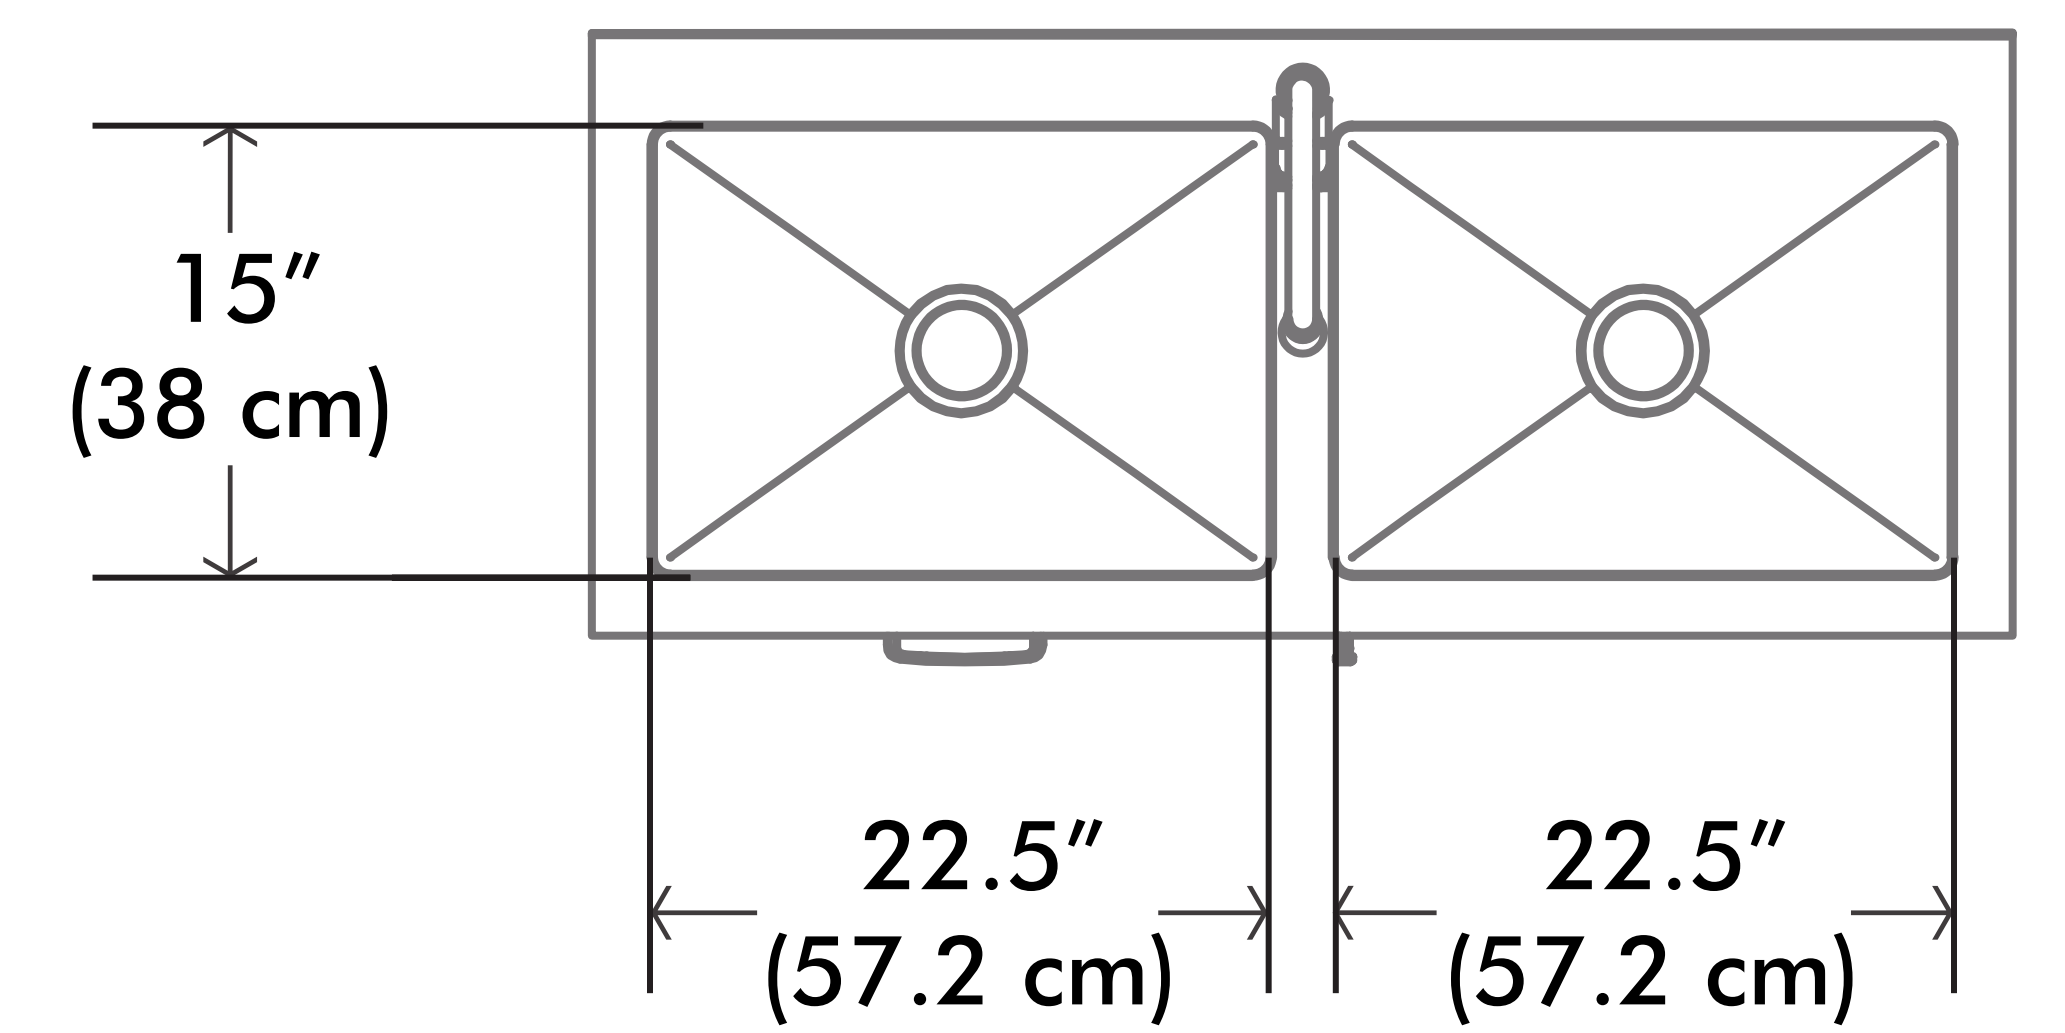

## 46 inch Laundry Cabinet with Faucet and Dual SS Sink

**Net weight: 124.8 lbs / 56.6 Kgs**