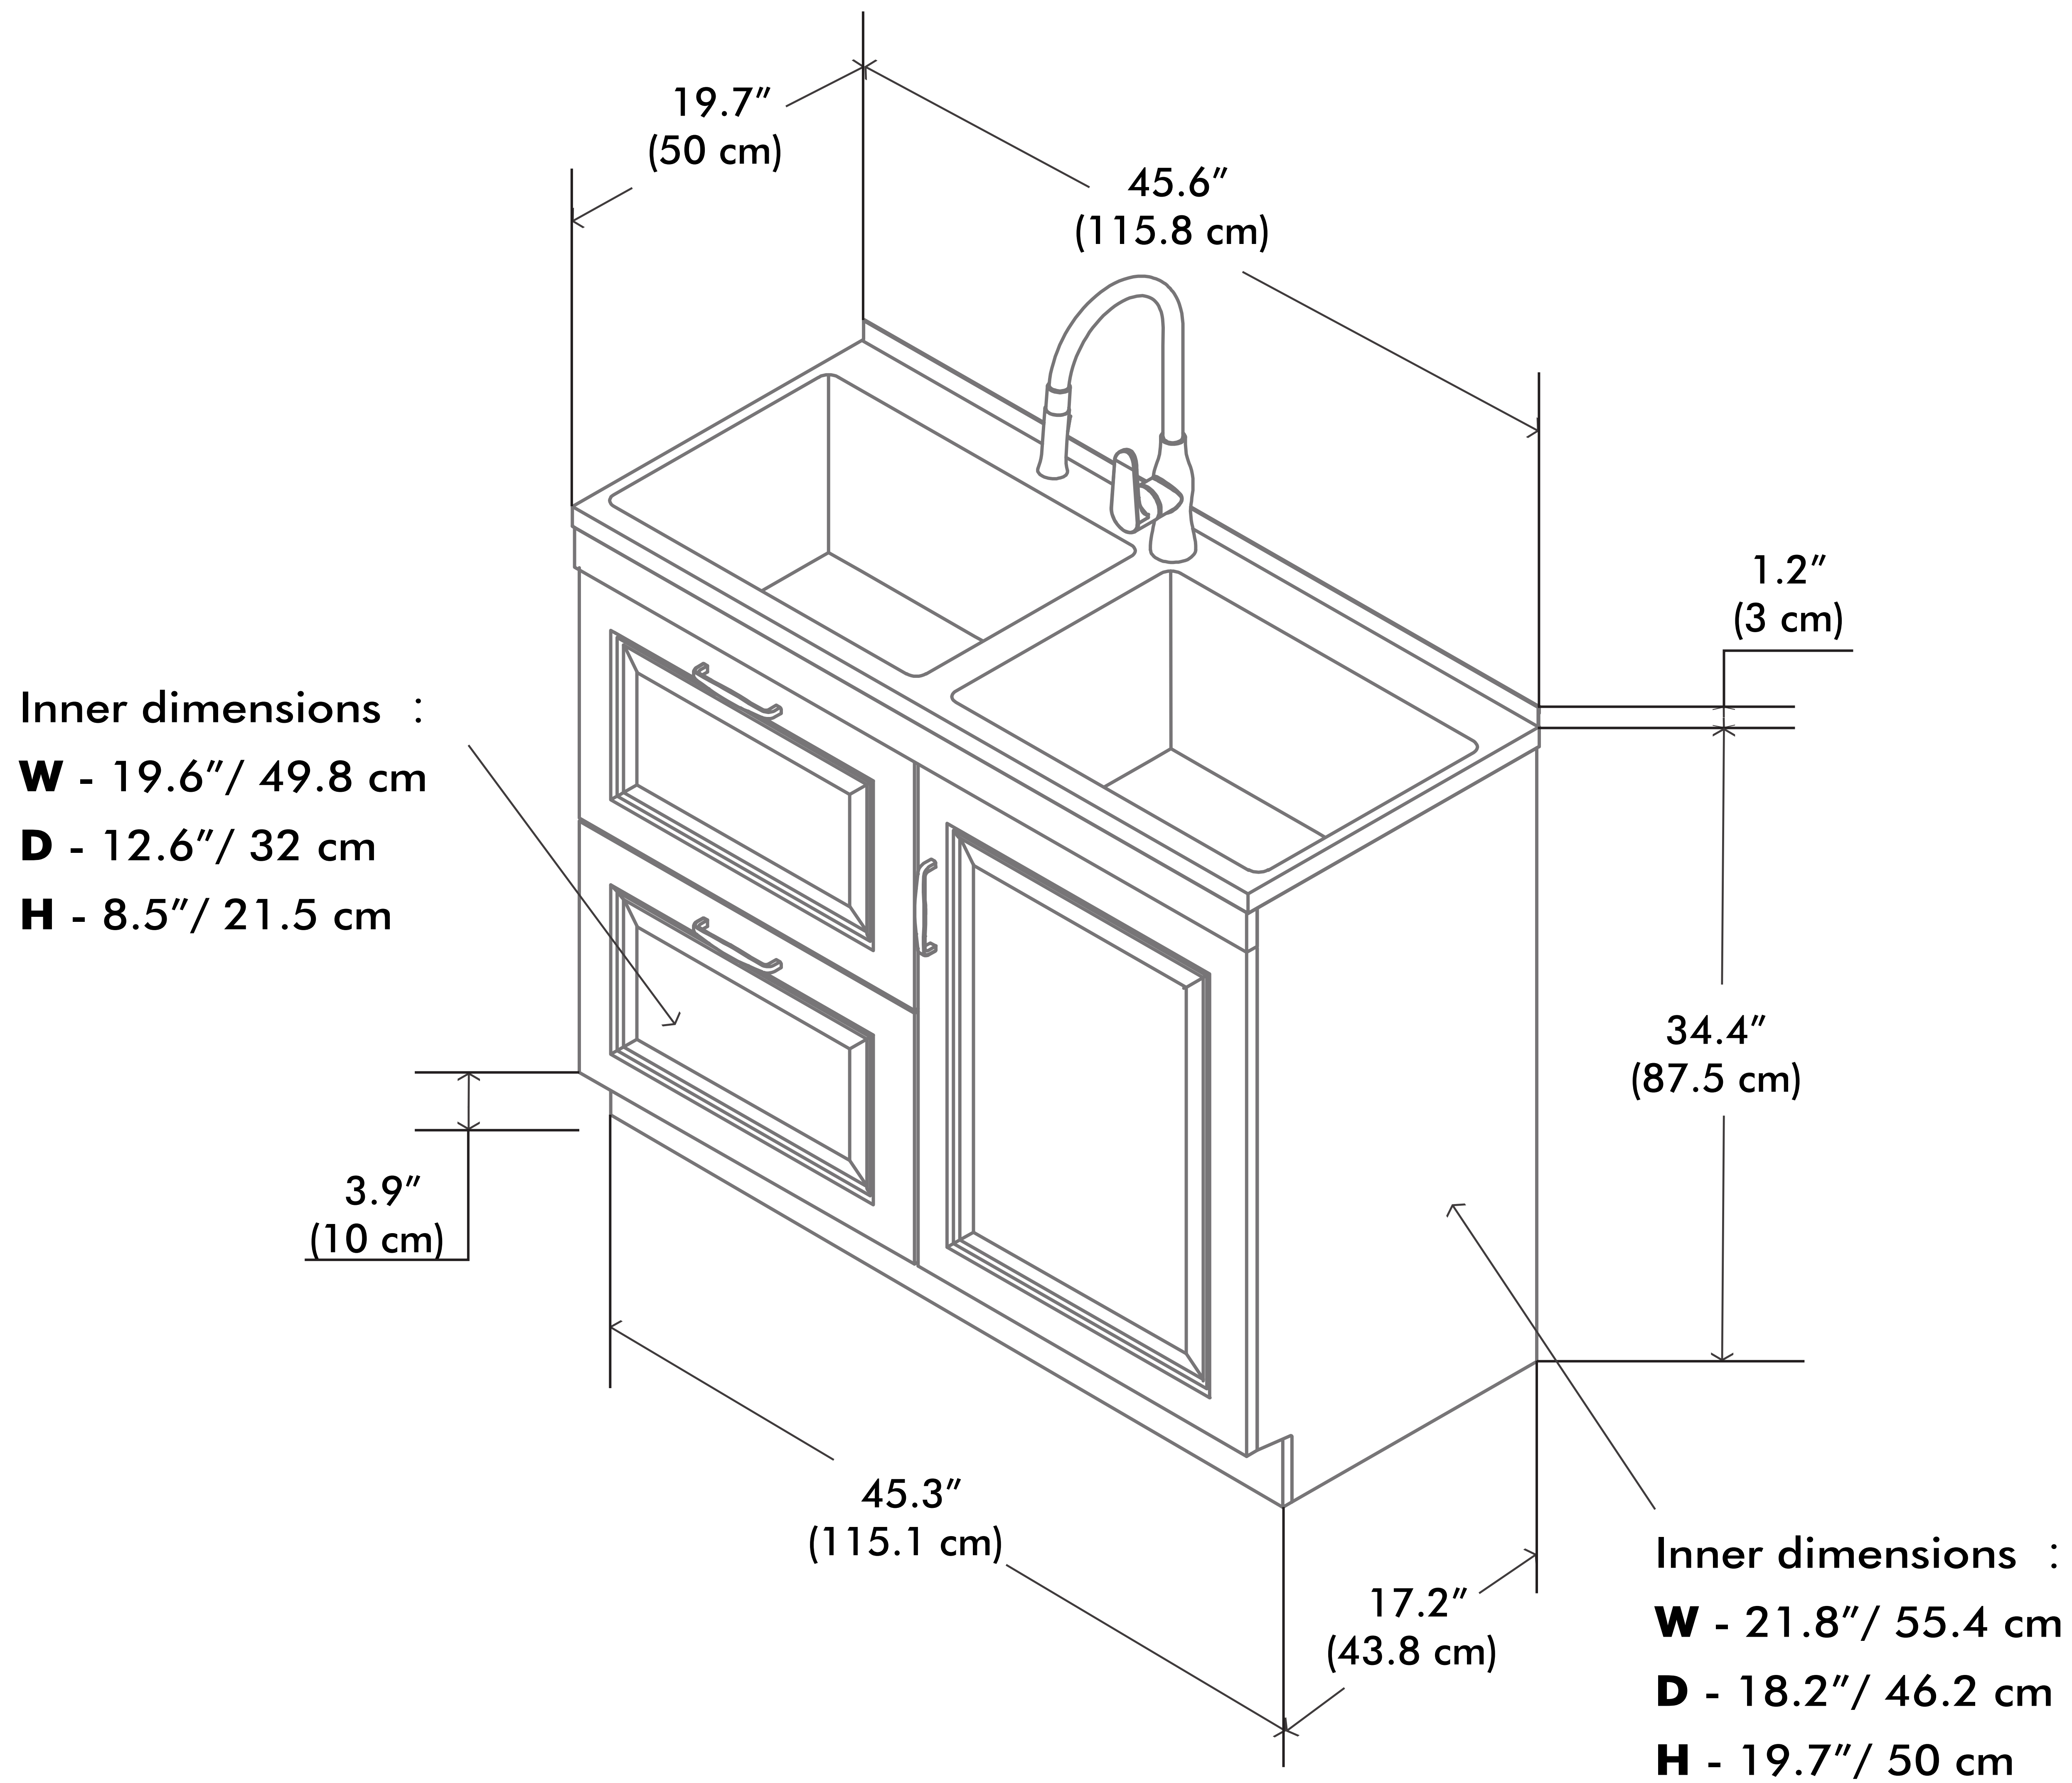

## 46 inch Laundry Cabinet with Faucet and Dual SS Sink

**Net weight: 124.8 lbs / 56.6 Kgs**