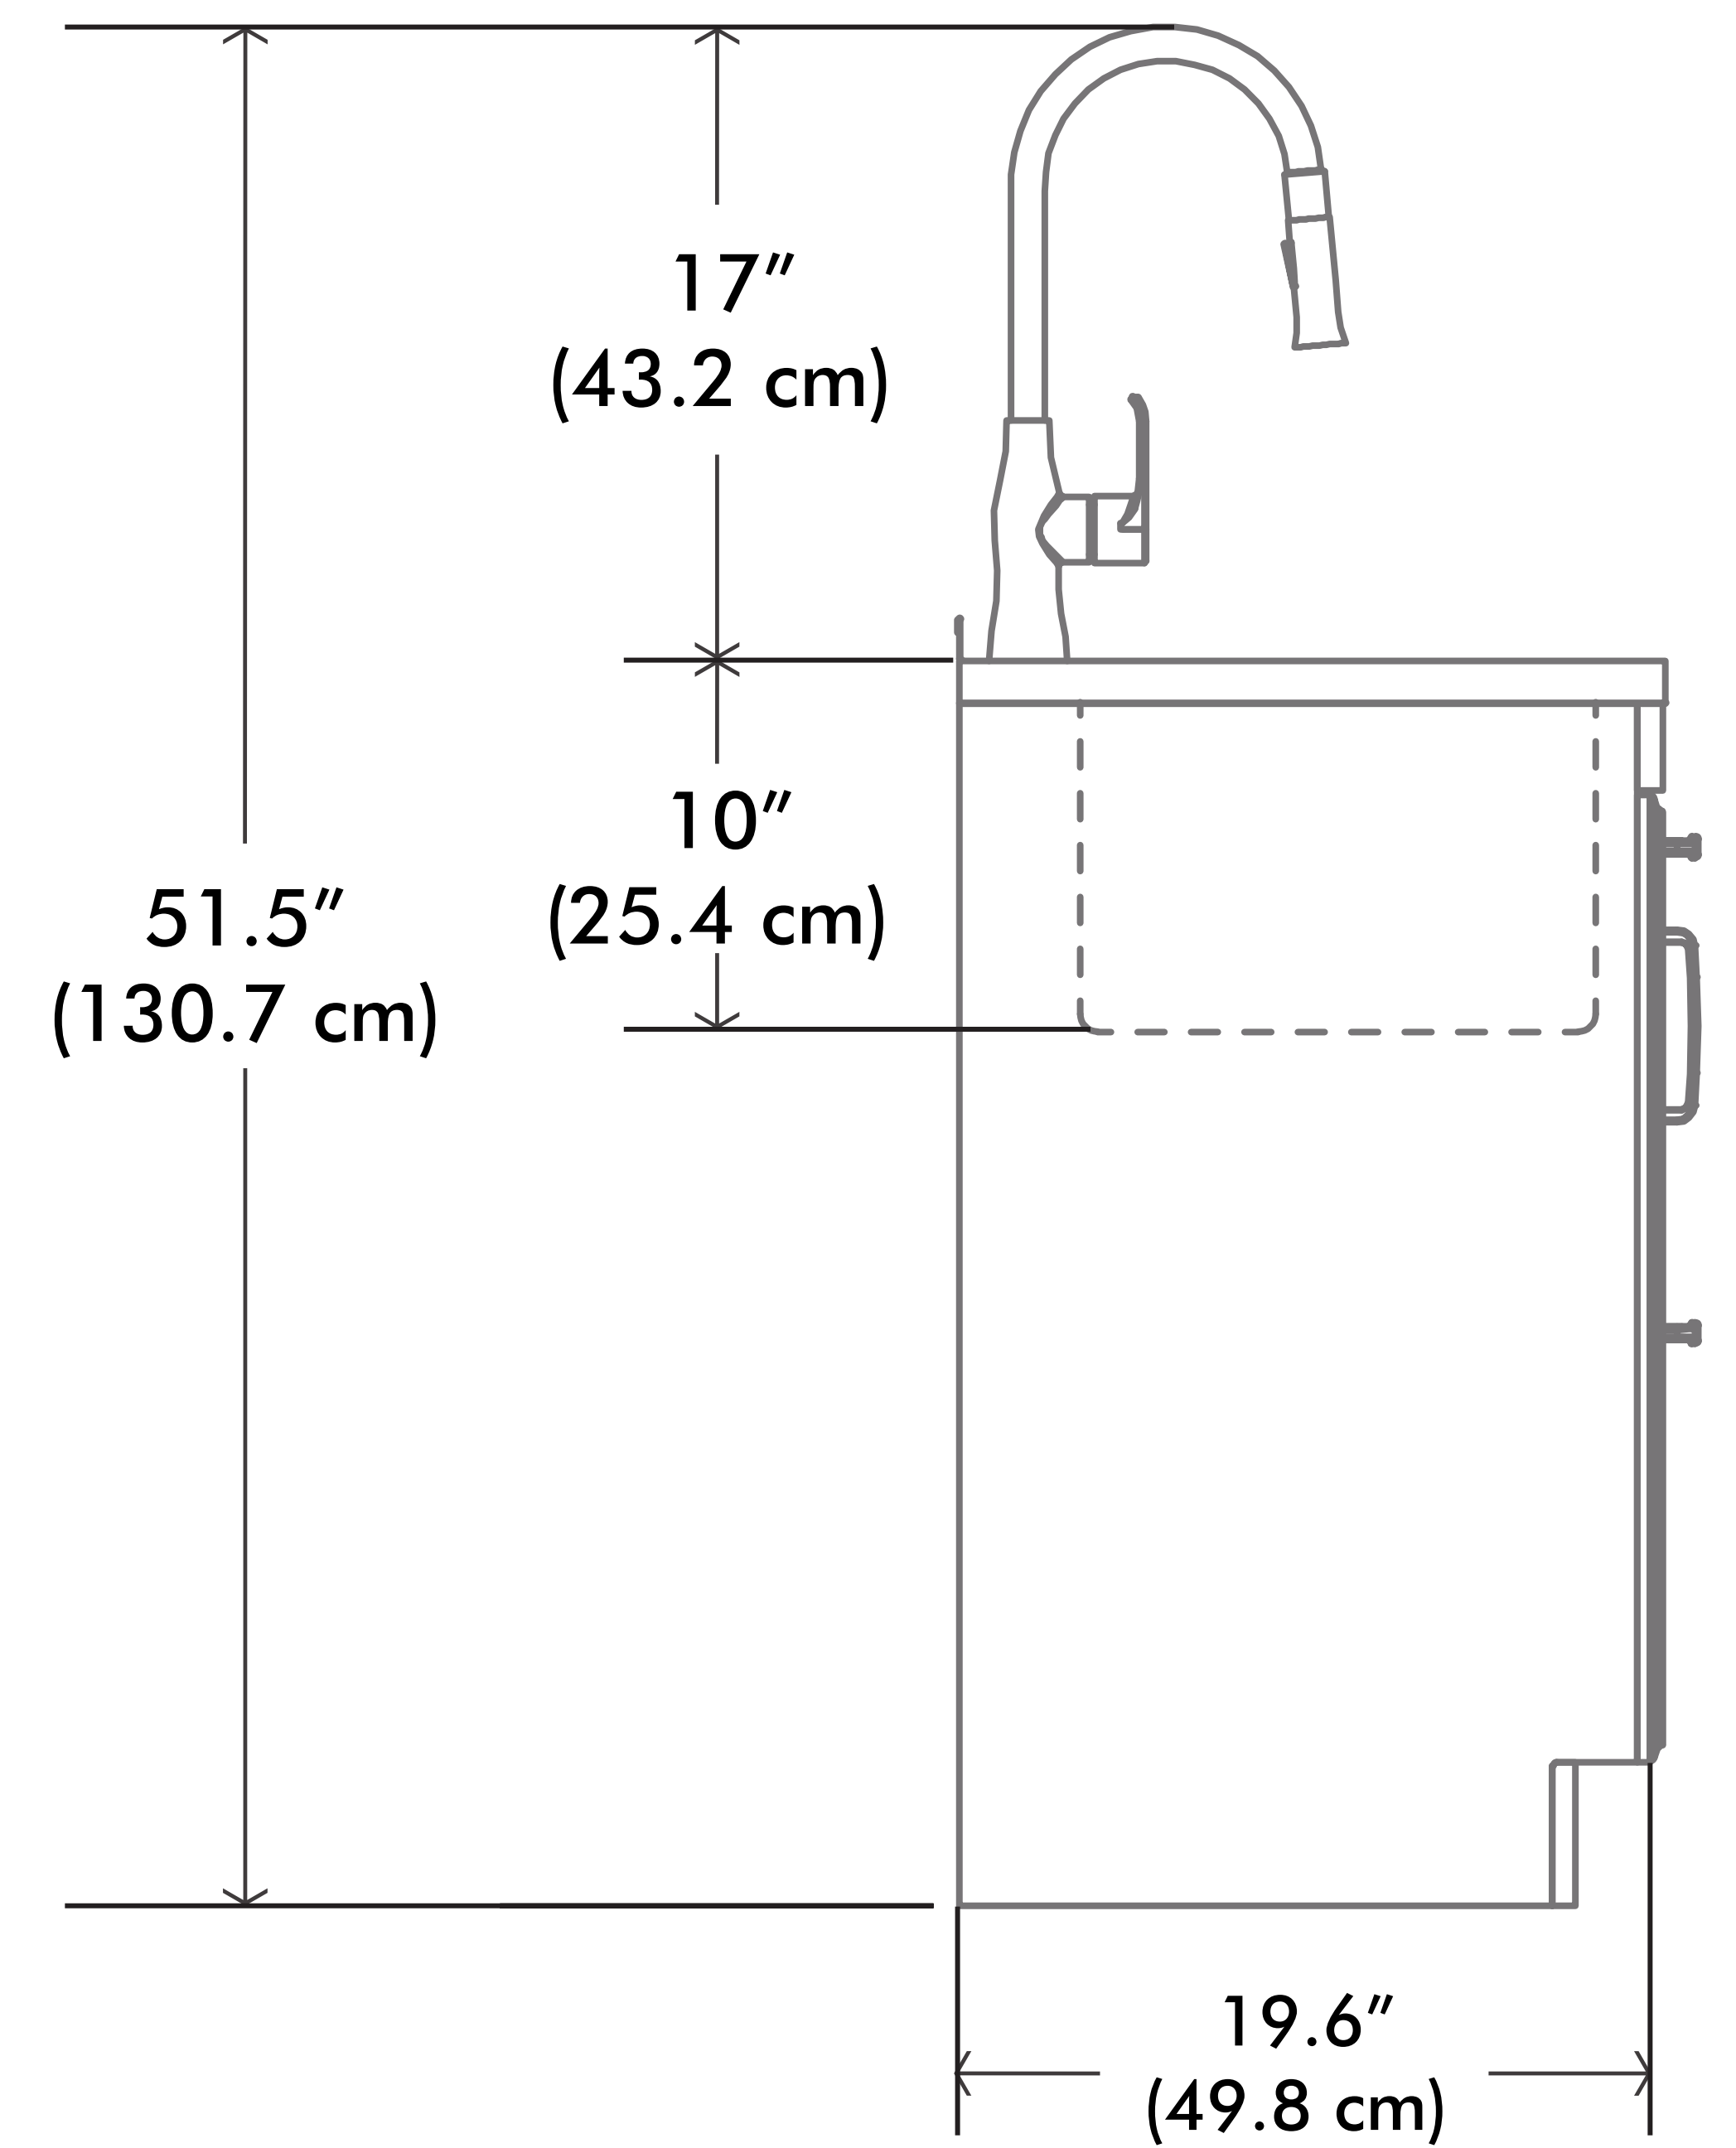

## 46 inch Laundry Cabinet with Faucet and Dual SS Sink

**Net weight: 124.8 lbs / 56.6 Kgs**