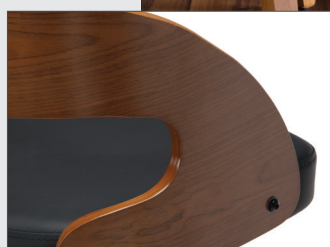

161-WV26A

Wood and Vinyl Swivel Counter Stool

ofm

Bentwood Frame

Features a rich Walnut finish

1.5" Seat Cushion

For extra comfort

360-degree Swivel

Allows for unrestricted 360-degree movement

- Mid century modern swivel seat stool
- Curved seat back with fabric cushion on the inside
- Waterfall solid wood legs with a Walnut finish
- Unique square shaped chrome footrest
- Easy installation
- Plastic floor protectors prevent surface scratches and marks
- Backed by our 5 Year Limited Warranty

Shown in Black

Finishes

Black

Ivory

MODEL 161-WV24C

Overall Width 18.11"

Overall Height 31.73"

Overall Depth 20"