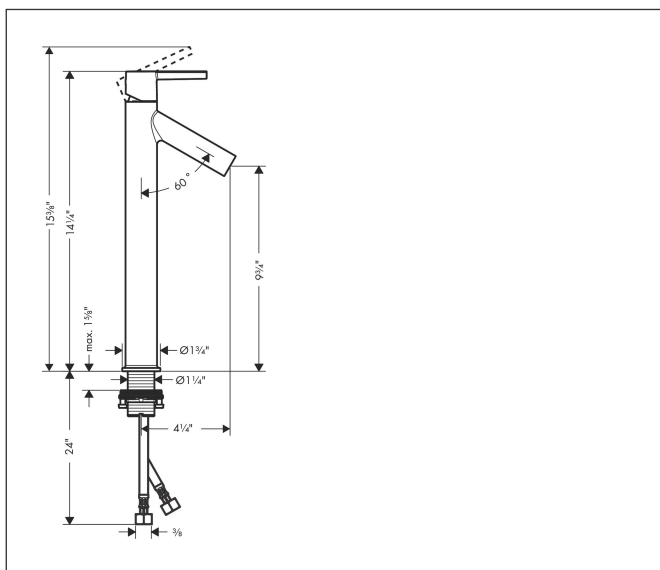

Brand AXOR
 Art. Name **AXOR Starck** Single-Hole Faucet 250, 1.2 GPM
 Art. Nr. 10103341
 Surface brushed black chrome
 Pos. 1

Product Picture

Features

- Spray modes: Aerated spray
- Ceramic cartridge
- Does not include: Pop-up assembly

Drawing

Technology