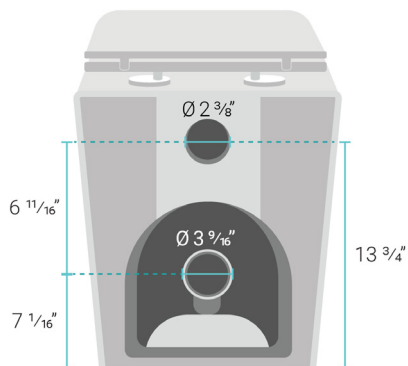

#### Installation:

- Floor-mount
- 7" vertical rough-in

#### Specifications:

- N.W: 70.0 lb.
- L: 22 1/16" x W: 13 3/4" x H: 15 15/16"

#### Specifications:

- N.W: 8.13 lb.
- L: 24" x W: 3 1/4" x H: 28 15/16"