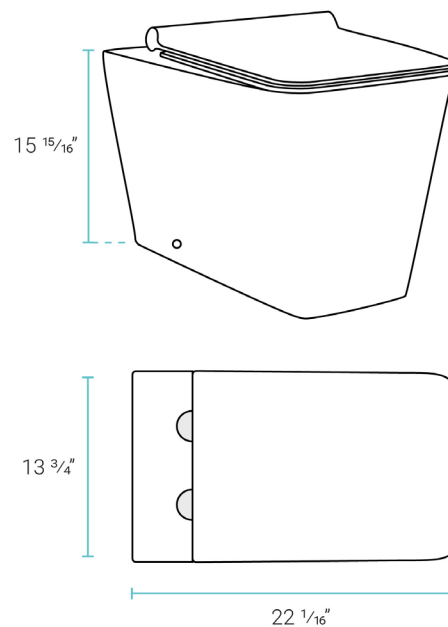

#### Installation:

- Floor-mount
- 7" vertical rough-in

#### Specifications:

- N.W: 70.0 lb.
- L: 22 1/16" x W: 13 3/4" x H: 15 15/16"

#### Specifications:

- N.W: 8.13 lb.
- L: 24" x W: 3 1/4" x H: 28 15/16"

## Specifications:

- N.W: 2.0 lb.
- L: 9 <sup>5</sup>/<sub>16</sub>" x W: <sup>5</sup>/<sub>16</sub>" x H: 6"