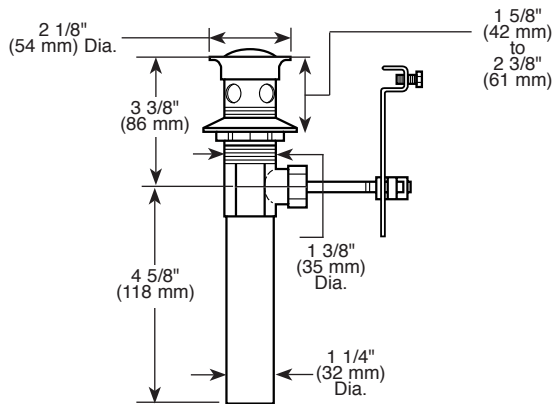

Submitted Model No.: _____

Specific Features: _____

RP26533▲
Metal Pop-Up

▲ Designate proper finish suffix

see what Delta can do™

BATHROOM FAUCET

- Pivotal® Bath Collection
- Two Handle Widespread Deck Mount

FEATURES:

- Lumicoat™ Finish (-PR models only)
- Lumicoat™ Finishes easily wipe clean without cleaners and chemicals on the products most commonly touched areas

STANDARD SPECIFICATIONS:

- Max. flow rate 1.2 gpm @ 60 psi, 4.5 L/min @ 414 kPa
- Three hole mount
- Solid brass fabricated end valves
- 1/4 turn stops
- Red/blue indicator markings
- Models with suffix "MPU" have metal drain with pop-up type fitting with plated flange and stopper
- Solid brass fabricated spout

COMPLETE VALVE COMPLIES WITH:

- ASME A112.18.1 / CSA B125.1
- ASME A112.18.2 / CSA B125.2
- ♿ Indicates compliance to ICC/ANSI A117.1 - Valve control only
- EPA WaterSense®

Delta reserves the right (1) to make changes in specifications and materials, and (2) to change or discontinue models, both without notice or obligation. Dimensions are for reference only. See current full-line price book or www.deltafaucet.com for finish options and product availability.