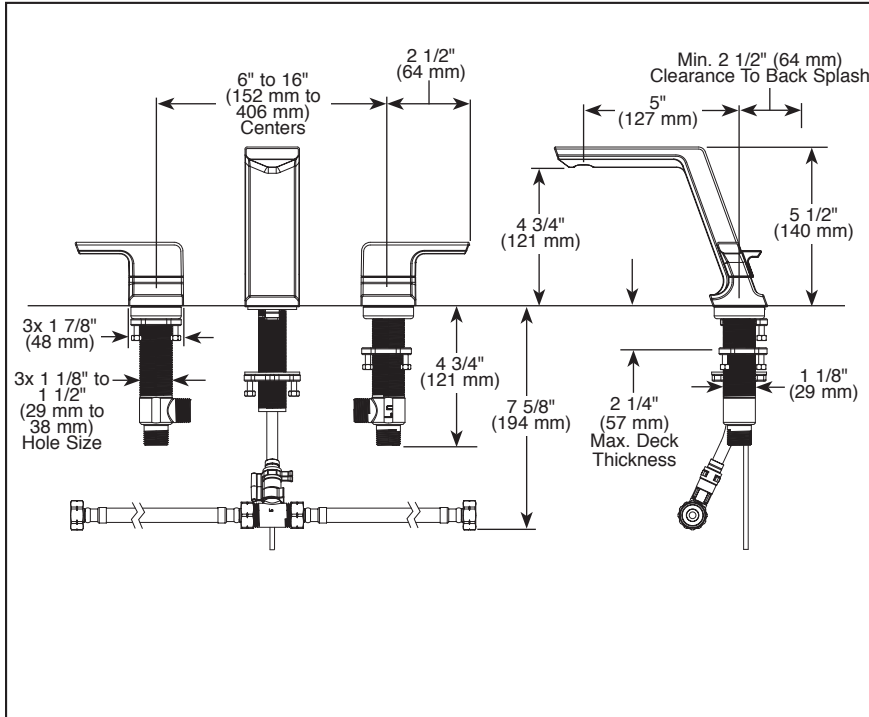

Submitted Model No.: _____

Specific Features: _____

RP26533▲
Metal Pop-Up

▲ Designate proper finish suffix

see what Delta can do™

BATHROOM FAUCET

- Pivotal® Bath Collection
- Two Handle Widespread Deck Mount

FEATURES:

- Lumicoat™ Finish (-PR models only)
- Lumicoat™ Finishes easily wipe clean without cleaners and chemicals on the products most commonly touched areas

STANDARD SPECIFICATIONS:

- Max. flow rate 1.2 gpm @ 60 psi, 4.5 L/min @ 414 kPa
- Three hole mount
- Solid brass fabricated end valves
- 1/4 turn stops
- Red/blue indicator markings
- Models with suffix "MPU" have metal drain with pop-up type fitting with plated flange and stopper
- Solid brass fabricated spout

COMPLETE VALVE COMPLIES WITH:

- ASME A112.18.1 / CSA B125.1
- ASME A112.18.2 / CSA B125.2
- ♿ Indicates compliance to ICC/ANSI A117.1 - Valve control only
- EPA WaterSense®

Delta reserves the right (1) to make changes in specifications and materials, and (2) to change or discontinue models, both without notice or obligation. Dimensions are for reference only. See current full-line price book or www.deltafaucet.com for finish options and product availability.