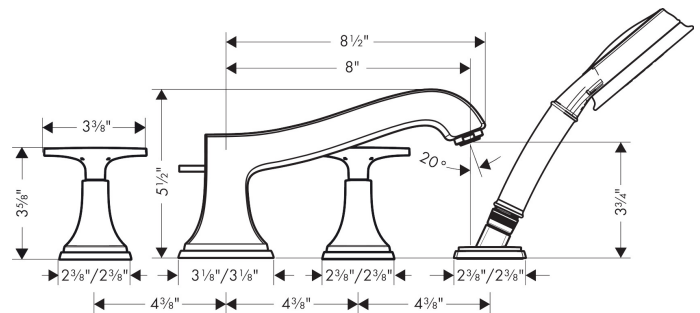

Brand hansgrohe
 Art. Name **Metropol Classic** 4-Hole Roman Tub Set Trim with Cross Handles and 1.8 GPM Handshower
 Art. Nr. 31449831
 Surface polished nickel
 Pos. 1

Product Picture

Drawing

Technology

Features

- Flow: 5.34 GPM (20.2 L/Min)
- flow rate of hand shower at 3 bar: 1.8 GPM (6.8 L/Min)
- 90° ceramic valves
- Integrated double backflow prevention

Certificates/approvals