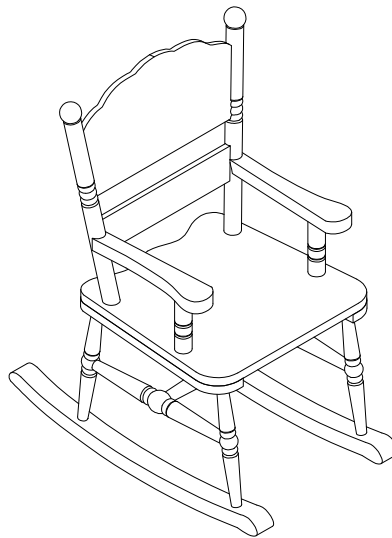

HARDWARE

- ① 6 SETS
- ② 2 SETS
- ③ 1 PC

PRODUCT PARTS

A 1PC	B 1PC	C 1PC	D 1PC
E 1PC	F 1PC	G 1PC