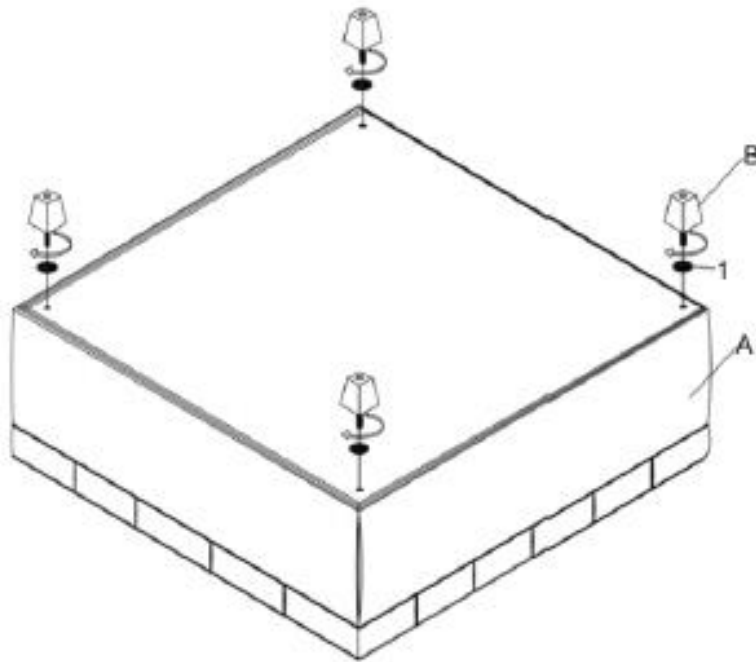

WASHER
QTY 4

Step 1

1. Place Ottoman (A) upside down on a flat, smooth surface.
2. Attach Feet (B) and Washers (I) to each corner.

Step 2

1. Turn Ottoman right side up.
2. Make sure both left and right safety latches are in the locked position when the top is raised.