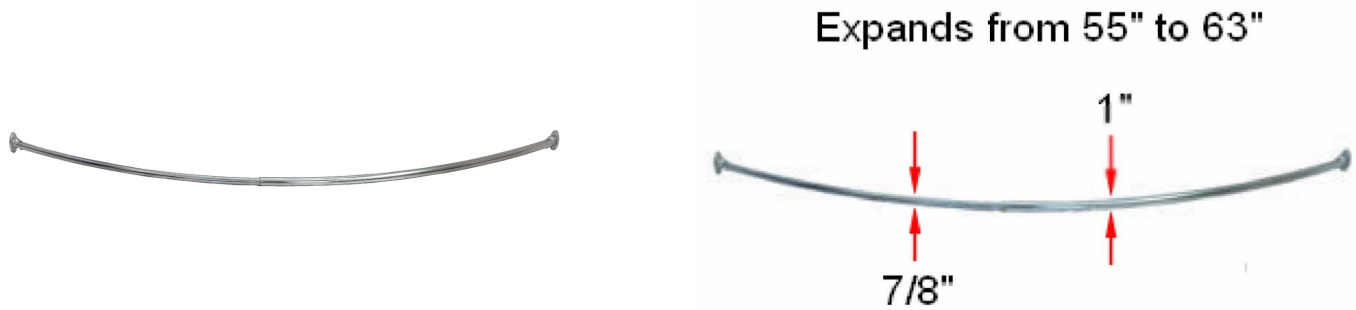

Curved Shower Rod
Satin Nickel

SPECIFICATIONS

MATERIAL CONSTRUCTION:	Steel
PVD FINISH:	No
ASSEMBLY REQUIRED:	No
TOOLS NEEDED FOR INSTALLATION:	Phillips Screwdriver
ASSEMBLED DIMENSIONS:	1" H x 60" L x 1" D
ASSEMBLED WEIGHT:	2.1 lbs.
MIN. LENGTH:	55"
MAX LENGTH:	60"
SCREWS INCLUDED:	Yes
DRYWALL ANCHORS INCLUDED:	Yes
CENTER TO CENTER:	N/A