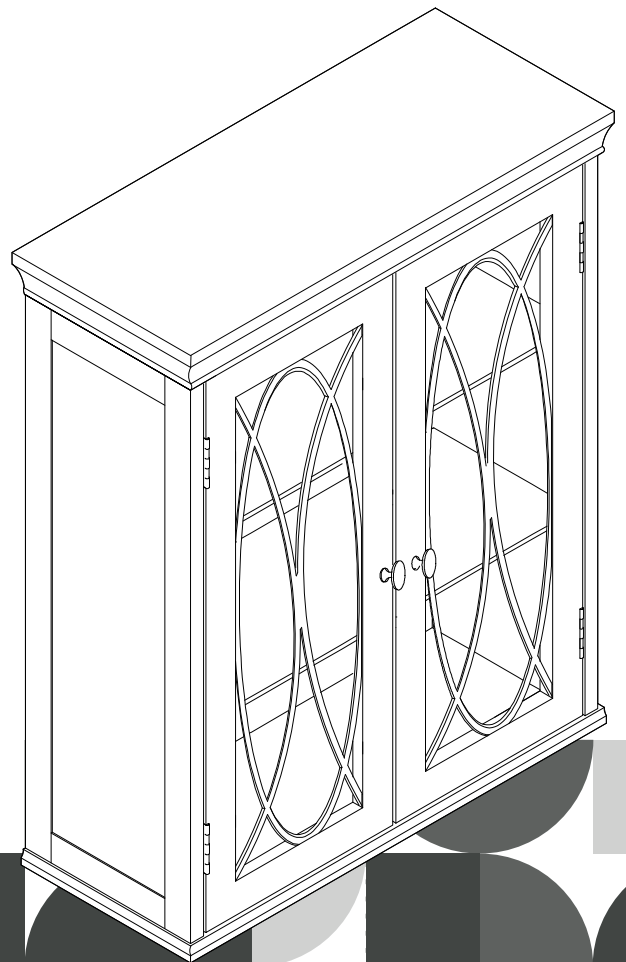

# Welcome home!

**ELG-637**

**TEAMSON HOME  
24"H Florence Two Doors  
Wall Cabinet with  
2 Adjustable Tempered  
Glass Shelves**

**Questions? Comments? Need help?  
Call or email us any time!**