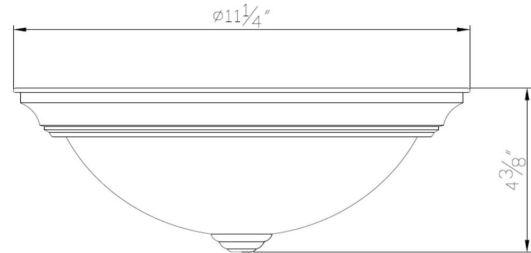

Hays 2-Pack 11" LED Ceiling Lights

White

SPECIFICATIONS

MOUNTING:	Flush Mount	LED BRIGHTNESS (LUMENS):	1505
SLOPED CEILING ADAPTABLE:	No	LED COLOR CORRELATED TEMPERATURE (CCT):	3000K
LAMP TYPE 1:	1 lamp 17W LED	LED COLOR RENDERING INDEX (CRI):	80
BULB INCLUDED:	No	LED EFFICACY:	77.9 l
WATTS PER BULB:	17W	LED AVERAGE RATED LIFE:	50000 hours
TOTAL WATTAGE:	17W	ENERGY EFFICIENT:	Yes
DIMMABLE:	No	LIGHTING AMPS:	N/A
MATERIAL CONSTRUCTION:	Steel	VOLTAGE:	120V
ASSEMBLED DIMENSIONS:	4.375" H x 11.25" L x 11.25" D		
WEIGHT:	4.00 lbs.		
BACKPLATE DIMENSIONS:	N/A		
CANOPY/PLATE DIMENSIONS:	N/A		
GLASS/SHADE DIMENSIONS:	2.9" H x 8.5" L x 8.5" D		
GLASS/SHADE MATERIAL:	Glass		
GLASS/SHADE TYPE:	Frosted		
GLASS/SHADE COLOR:	White		