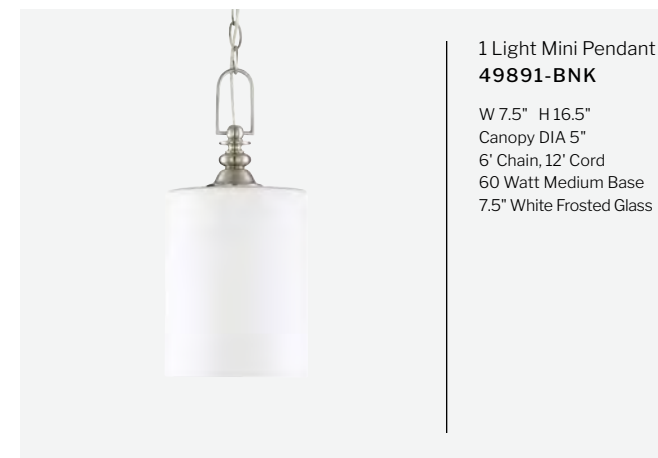

5 Light Chandelier  
49825-ESP

W 25" H 25"  
Canopy DIA 5"  
6' Chain, 10.42' Cord  
60 Watt Medium Base, 4.33" White Frosted Glass

5 Light Chandelier  
49825-BNK-C

W 25" H 25"  
Canopy DIA 5"  
6' Chain, 10.42' Cord  
60 Watt Medium Base, 4.33" Clear Glass

1 Light Wall Sconce  
49801-ESP  
W 5.5" H 11.13" E 6.5"  
Backplate DIA 5.5"  
60 Watt Medium Base  
4.33" White Frosted Glass

DAMP RATED

2 Light Vanity  
49802-BNK-C

W 13.38" H 11.13" E 6.5"  
Backplate DIA 5.5"  
60 Watt Medium Base  
4.33" Clear Glass

DAMP RATED

3 Light Convertible  
49853-FB-C

W 13" H 15"  
Canopy DIA 5.51"  
6' Chain, 12' Cord  
60 Watt Medium Base  
13" Clear Glass

3 Light Vanity  
49803-FB-C

W 21.5" H 11.13" E 6.5"  
Backplate DIA 5.5"  
60 Watt Medium Base  
4.33" Clear Glass

DAMP RATED

1 Light Mini Pendant  
49891-BNK

W 7.5" H 16.5"  
Canopy DIA 5"  
6' Chain, 12' Cord  
60 Watt Medium Base  
7.5" White Frosted Glass

4 Light Vanity  
49804-BNK

W 29.5" H 11.13" E 6.5"  
Backplate DIA 5.5"  
60 Watt Medium Base  
4.33" White Frosted Glass