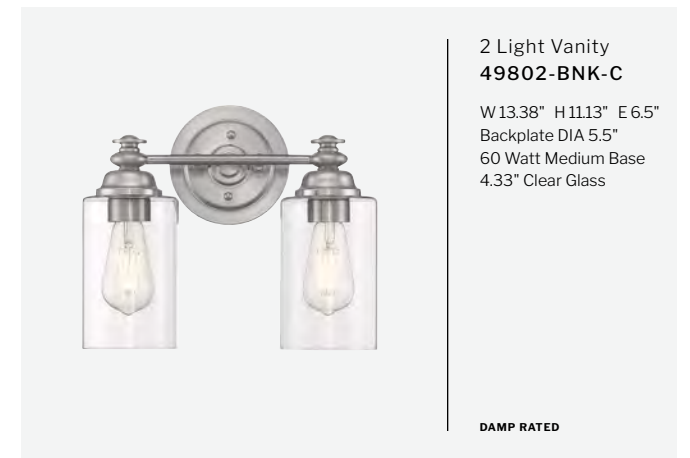

5 Light Chandelier  
49825-ESP

W 25" H 25"  
Canopy DIA 5"  
6' Chain, 10.42' Cord  
60 Watt Medium Base, 4.33" White Frosted Glass

5 Light Chandelier  
49825-BNK-C

W 25" H 25"  
Canopy DIA 5"  
6' Chain, 10.42' Cord  
60 Watt Medium Base, 4.33" Clear Glass

1 Light Wall Sconce  
49801-ESP  
W 5.5" H 11.13" E 6.5"  
Backplate DIA 5.5"  
60 Watt Medium Base  
4.33" White Frosted Glass

DAMP RATED

2 Light Vanity  
49802-BNK-C

W 13.38" H 11.13" E 6.5"  
Backplate DIA 5.5"  
60 Watt Medium Base  
4.33" Clear Glass

DAMP RATED

3 Light Convertible  
49853-FB-C

W 13" H 15"  
Canopy DIA 5.51"  
6' Chain, 12' Cord  
60 Watt Medium Base  
13" Clear Glass

3 Light Vanity  
49803-FB-C

W 21.5" H 11.13" E 6.5"  
Backplate DIA 5.5"  
60 Watt Medium Base  
4.33" Clear Glass

DAMP RATED

1 Light Mini Pendant  
49891-BNK

W 7.5" H 16.5"  
Canopy DIA 5"  
6' Chain, 12' Cord  
60 Watt Medium Base  
7.5" White Frosted Glass

4 Light Vanity  
49804-BNK

W 29.5" H 11.13" E 6.5"  
Backplate DIA 5.5"  
60 Watt Medium Base  
4.33" White Frosted Glass