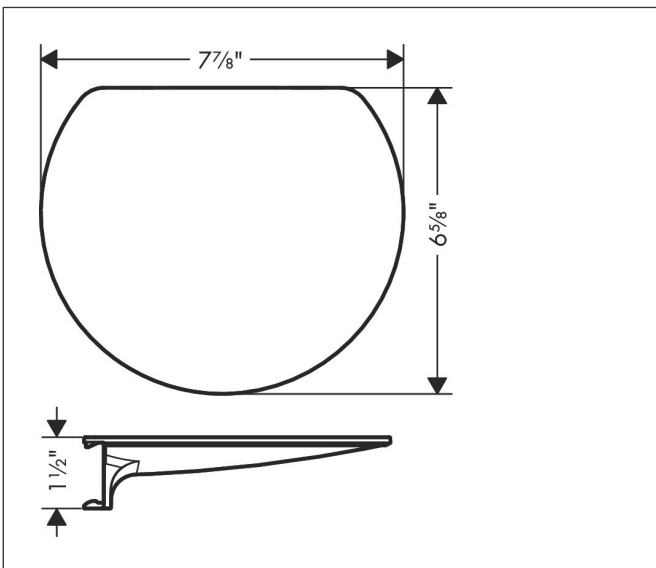

Brand hansgrohe
Art. Name **WallStoris** Shelf
Art. Nr. 27915700
Surface matte white
Pos. 1

reddot winner 2021

Product Picture

Features

- material shelf: plastic dyed through
- dimensions: 200 x 169 mm
- accessory can be clicked onto the wall bar
- ideal to store razors, mug, candles
- dishwasher safe, easy to clean

Drawing

Technology