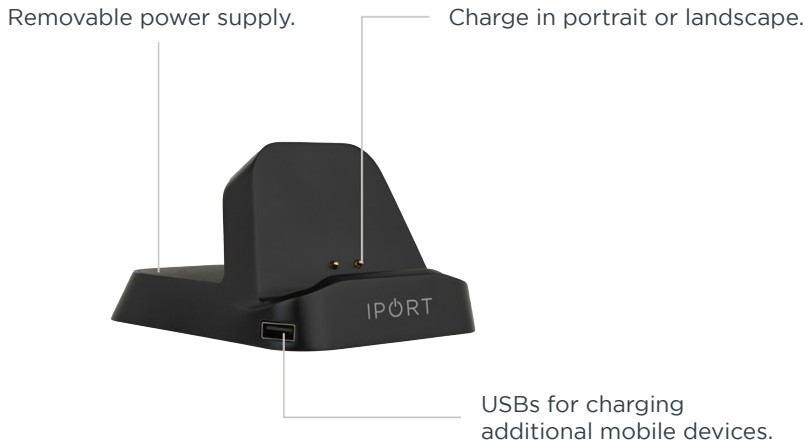

STAND

POWER

INPUT: 15V 2A DC via Barrel Connector ID 2.1mm, OD 5.5mm
OUTPUT: 5V 2A via CHARGE CASE Charging Pins
and 5V 1.2A via USB-A (X2)

70235   BLACK $98.00

ACCESSORIES

I PORT LIGHTNING CABLE 0.25M Black

Charge any Apple Lightning iOS device via Charge Stand USB-A Ports.

71022   BLACK $20

15V INTL Power Adapters

Use Charge Stand in major regions around the world.

70242   BLACK $33