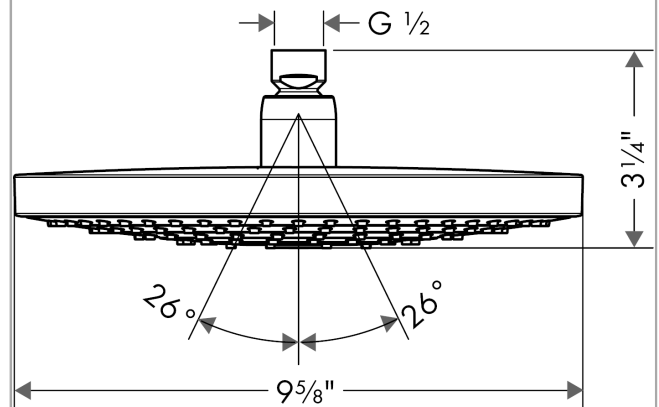

**Raindance Select S
Showerhead 240 2-Jet, 1.8 GPM**

Finishes : **brushed nickel** Part no. : **04720820**

Description

Features

- 134 no-clog spray channels
- Spray modes: RainAir, Rain
- Flow: 1.8 GPM (6.8 L/Min)
- Select button for comfortable alternation of spray modes
- Fully-finished matching spray face
- Spray face removable for cleaning

Item details

List Price \$ 711.00

Technology

Compliance

Product image

Scale drawing

Raindance Select S
Showerhead 240 2-Jet, 1.8 GPM
 Finishes : **brushed nickel** Part no. : **04720820**

Exploded drawing

Year of production: >01/18

Raindance Select S
Showerhead 240 2-Jet, 1.8 GPM
 Finishes : **brushed nickel** Part no. : **04720820**

Spare parts list

Year of production: >01/18

Pos.	Description	Part no.	Price	PU
1	seal	98058000	-	1
2	filter	97735000	-	1
3	cover	98344000	-	1
4	O-ring 3x1	98384000	-	1
5	selector assy	93092000	-	1