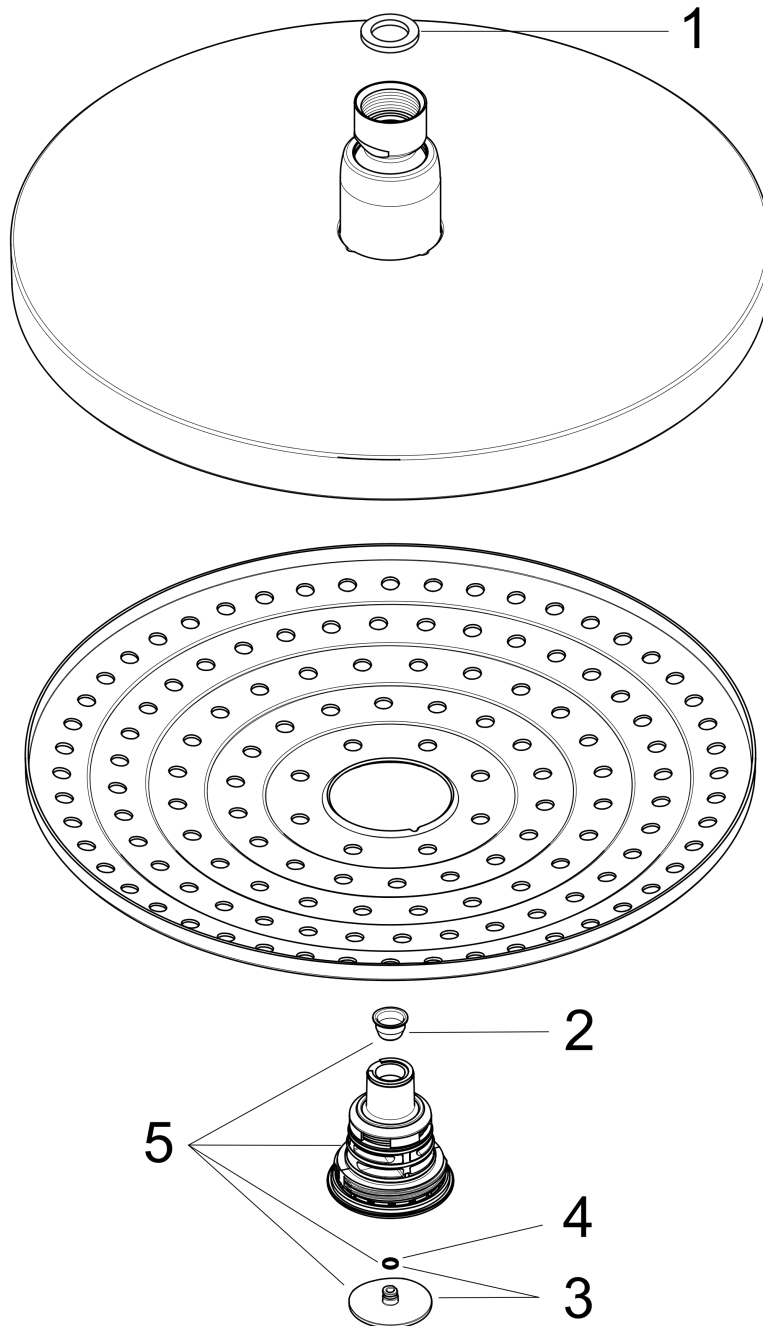

**Raindance Select S
Showerhead 240 2-Jet, 1.8 GPM**

Finishes : **brushed nickel** Part no. : **04720820**

Description

Features

- 134 no-clog spray channels
- Spray modes: RainAir, Rain
- Flow: 1.8 GPM (6.8 L/Min)
- Select button for comfortable alternation of spray modes
- Fully-finished matching spray face
- Spray face removable for cleaning

Item details

List Price \$ 711.00

Technology

Compliance

Product image

Scale drawing

Raindance Select S
Showerhead 240 2-Jet, 1.8 GPM
 Finishes : **brushed nickel** Part no. : **04720820**

Exploded drawing

Year of production: >01/18

Raindance Select S
Showerhead 240 2-Jet, 1.8 GPM
 Finishes : **brushed nickel** Part no. : **04720820**

Spare parts list

Year of production: >01/18

Pos.	Description	Part no.	Price	PU
1	seal	98058000	-	1
2	filter	97735000	-	1
3	cover	98344000	-	1
4	O-ring 3x1	98384000	-	1
5	selector assy	93092000	-	1