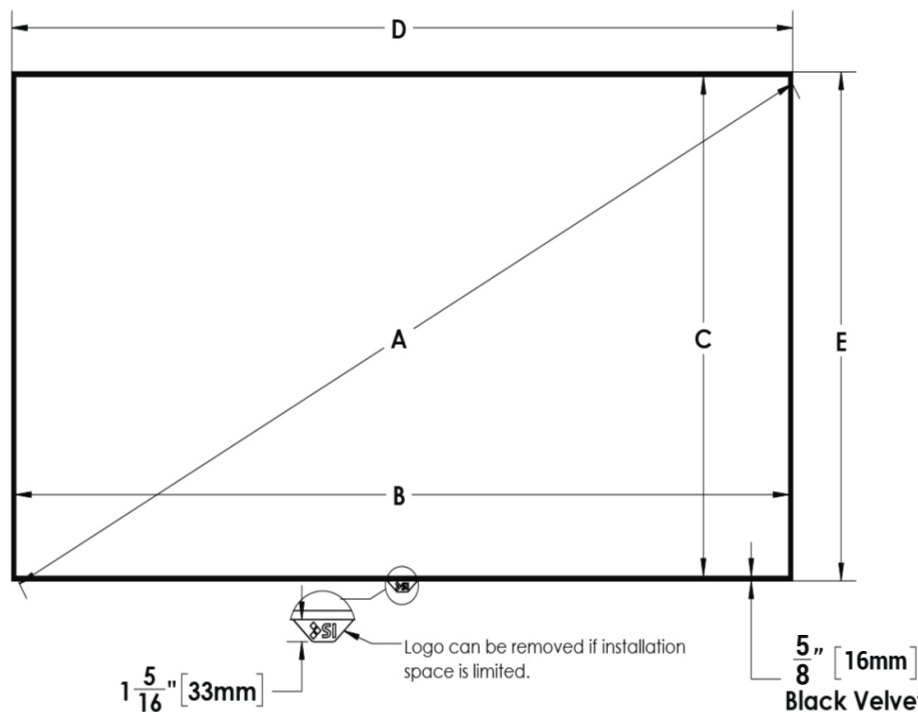

Measurements

Diagonal	A	120.0000"
Width	B	104.5625"
Height	C	58.8125"
Total Width	D	105.7500"
Max Height	E	60.0000"

Shipping Dims

Ship Length	112"
Ship Width	13"
Ship Height	13"
Ship Weight	76 lbs.

Options

- Bezel Frame: Small
- Bezel Color: Velvet
- Assembly Option: Un-assembled
- Number of Mounting Brackets: 2
- Mount Style: Wall
- Crate: No

Shipping weights & dims are for freight estimating purposes only. Additions to the order eg. accessories may effect actual weights & dims at time of order. LED Backlighting: IR Backlight