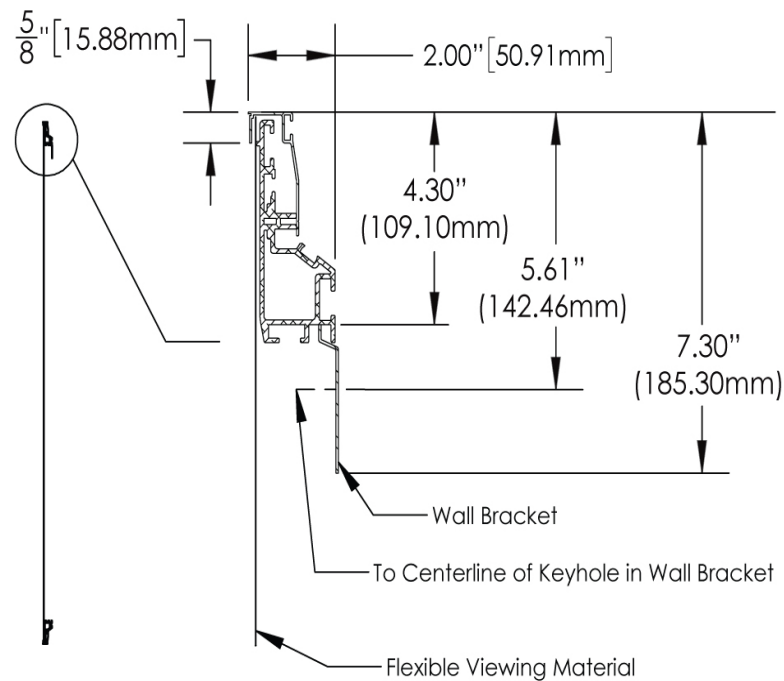

Measurements

Diagonal	A	120.0000"
Width	B	104.5625"
Height	C	58.8125"
Total Width	D	105.7500"
Max Height	E	60.0000"

Shipping Dims

Ship Length	112"
Ship Width	13"
Ship Height	13"
Ship Weight	76 lbs.

Options

- Bezel Frame: Small
- Bezel Color: Velvet
- Assembly Option: Un-assembled
- Number of Mounting Brackets: 2
- Mount Style: Wall
- Crate: No

Shipping weights & dims are for freight estimating purposes only. Additions to the order eg. accessories may effect actual weights & dims at time of order. LED Backlighting: IR Backlight