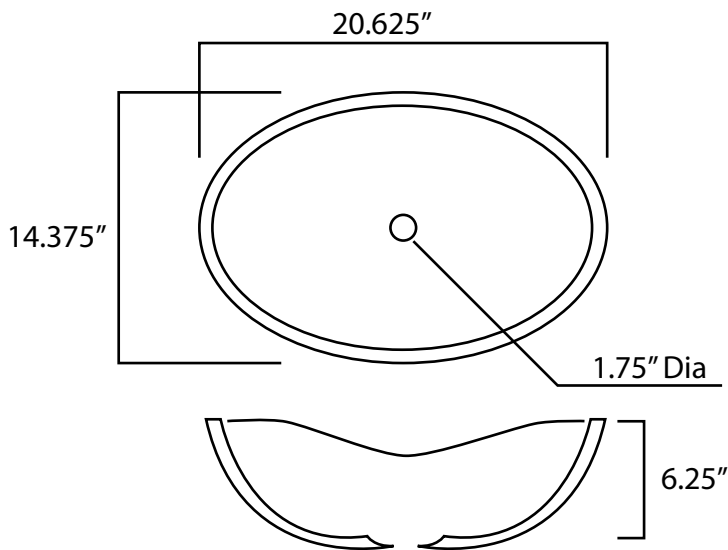

# ANZZI™

Perfection is our Tradition™

---

LS-AZ076  
LS-AZ8121

ANZZI VESSEL SINK DIMENSIONS

---

Visit us at [www.ANZZI.com](http://www.ANZZI.com)  
or call us at 1-844-44-ANZZI

Measurements are approximate and subject to change.