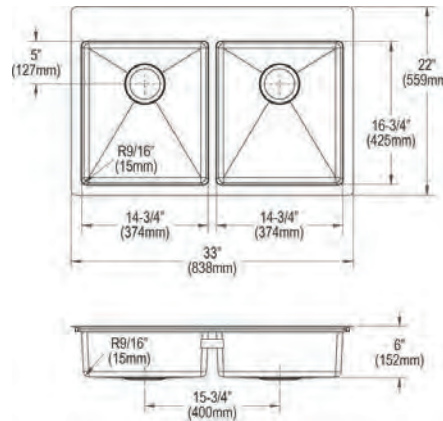

**ECTSRAD33226TBG**

**Elkay Crosstown 18 Gauge Stainless Steel 33" x 22" x 6", Equal Double Bowl Dual Mount ADA Sink Kit**

- Dimensions: 33" x 22" x 6"
- 18 gauge
- Polished Satin finish
- 3-1/2" (89mm) drain opening
- Sound deadening: Full spray sides and bottom with Sides and Bottom pads
- 36" minimum cabinet size

**Includes:** two CTXBG1315 Bottom Grids

**Optional Accessories**

**Bottom grid**

CTXBG1315

**Drain**

LK35

LKDD

**Ship dims:** 38" x 24-1/2" x 13"

**Approx. ship weight:** 34 lbs.

**ECTSRS33229TBG**

**Elkay Crosstown 18 Gauge Stainless Steel 33" x 22" x 9" Single Bowl Dual Mount Sink Kit**

- Dimensions: 33" x 22" x 9"
- 18 gauge
- Polished Satin finish
- 3-1/2" (89mm) drain opening
- Sound deadening: Full spray sides and bottom with Sides and Bottom pads
- 36" minimum cabinet size