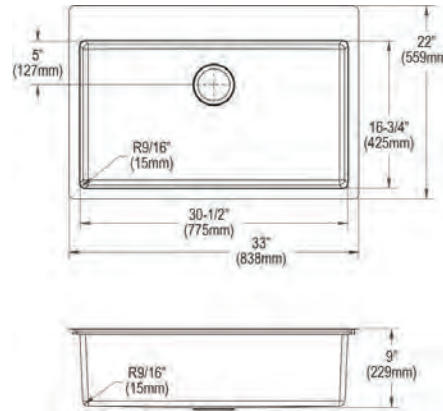

**ECTSRAD33226TBG**

**Elkay Crosstown 18 Gauge Stainless Steel 33" x 22" x 6", Equal Double Bowl Dual Mount ADA Sink Kit**

- Dimensions: 33" x 22" x 6"
- 18 gauge
- Polished Satin finish
- 3-1/2" (89mm) drain opening
- Sound deadening: Full spray sides and bottom with Sides and Bottom pads
- 36" minimum cabinet size

**Includes:** two CTXBG1315 Bottom Grids

**Optional Accessories**

**Bottom grid**

CTXBG1315

**Drain**

LK35

LKDD

**Ship dims:** 38" x 24-1/2" x 13"

**Approx. ship weight:** 34 lbs.

**ECTSRS33229TBG**

**Elkay Crosstown 18 Gauge Stainless Steel 33" x 22" x 9" Single Bowl Dual Mount Sink Kit**

- Dimensions: 33" x 22" x 9"
- 18 gauge
- Polished Satin finish
- 3-1/2" (89mm) drain opening
- Sound deadening: Full spray sides and bottom with Sides and Bottom pads
- 36" minimum cabinet size