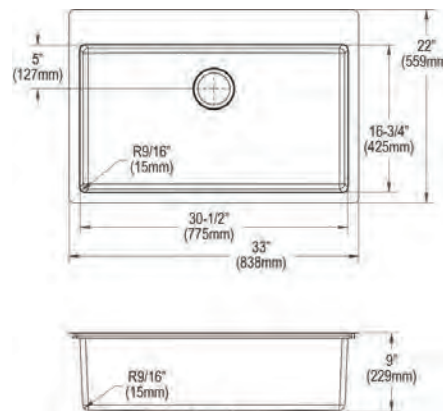

**Approx. ship weight:** 34 lbs.

**ECTSRS33229TBG**

**Elkay Crosstown 18 Gauge Stainless Steel 33" x 22" x 9" Single Bowl Dual Mount Sink Kit**

- Dimensions: 33" x 22" x 9"
- 18 gauge
- Polished Satin finish
- 3-1/2" (89mm) drain opening
- Sound deadening: Full spray sides and bottom with Sides and Bottom pads
- 36" minimum cabinet size

**Includes:** CTXBG2915 Bottom Grid

**Optional Accessories**

**Bottom grid**

CTXBG2915

**Drain**

LKDD

LK35

**Ship dims:** 38" x 24-1/2" x 13"