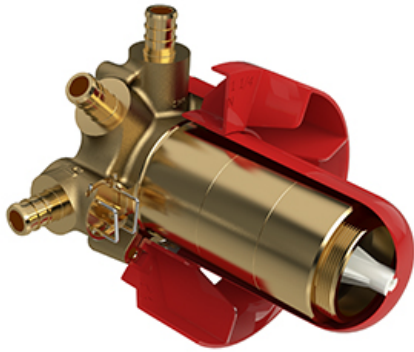

3-way Type T/P coaxial valve rough without cartridge
PEX
R45-SPEX

Specifications

Descriptions

- Rough only
- Service valves
- TXX45XX or TXX47XX trim required to complete
- Test cap
- Three 1/2" outlets PEX
- 1/2" inlet PEX

Available colors

- :

Certifications

- CSA B125.1
- ASME A112.18.1
- ASSE 1016
- CMR248 Approval

UPC®

Sizes, models and finishes may differ from those presented.

Warranty

This **Riobel Inc.** product you have purchased carries a Limited Lifetime Warranty on the chrome, PVD finish, blacks and all working parts and is guaranteed from the initial purchase date against all manufacturing defects. All other finishes, including plastic components, are guaranteed for one year. All electric and/or electronic parts are covered by a 5-year limited warranty.

Customer Service

Ontario, West Canada : 888-287-5354 Quebec, Maritimes, United States : 866-473-8442

2020.11.24