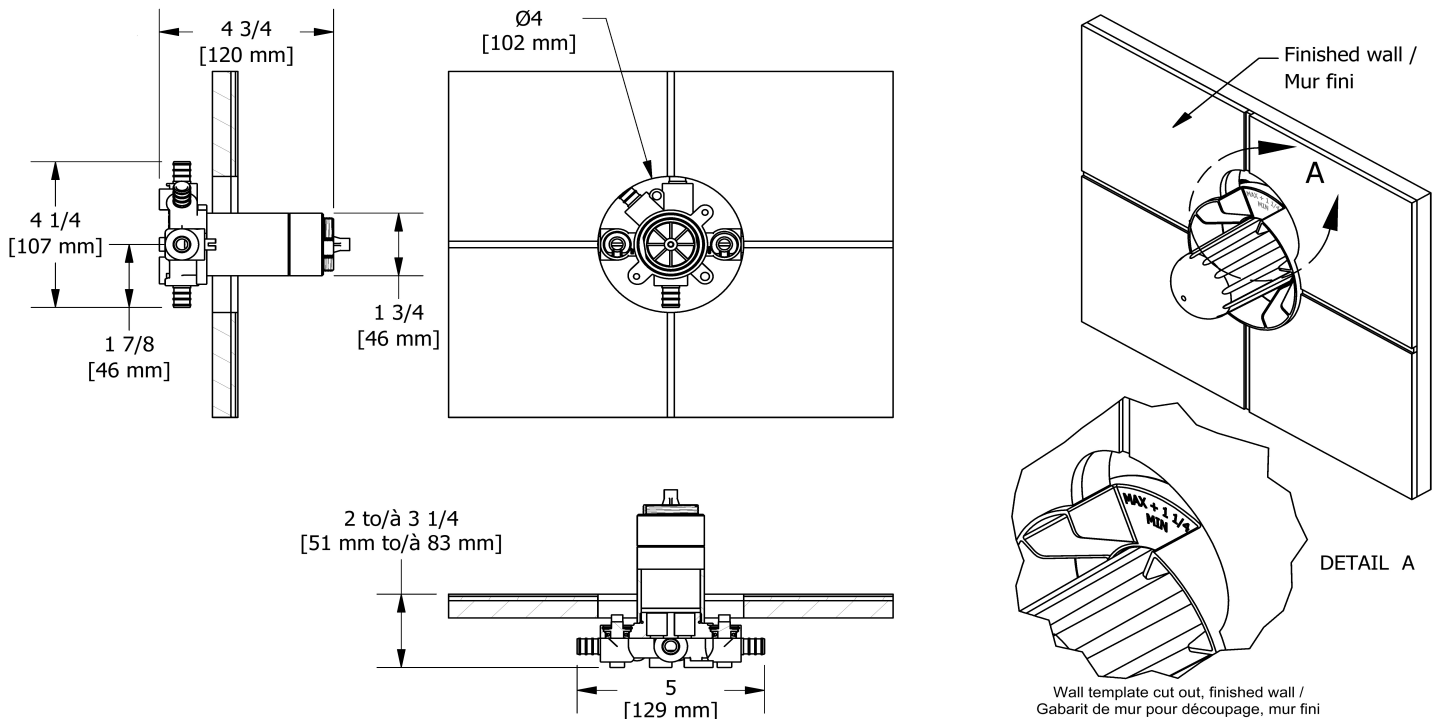

Certifications

- CSA B125.1
- ASME A112.18.1
- ASSE 1016
- CMR248 Approval

UPC®