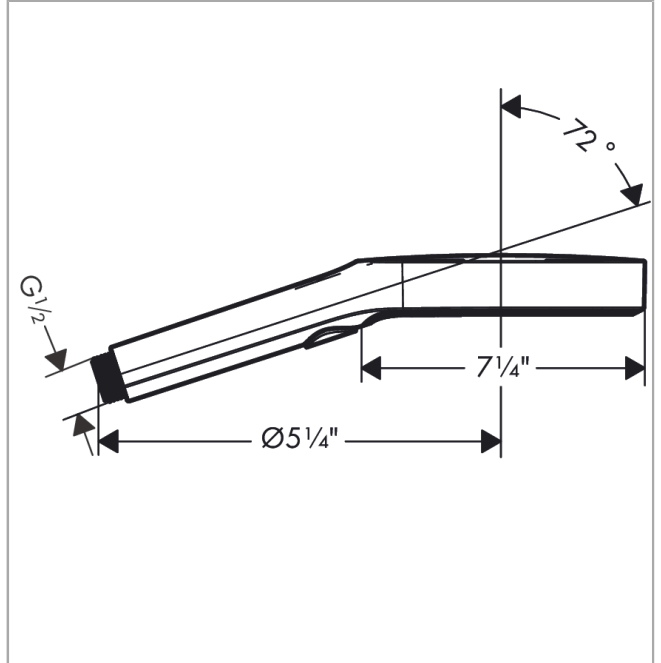

Rainfinity
Handshower 130 3-Jet, 2.5 GPM
 Finishes : **chrome** Part no. : **26864001**

Description

Features

- Select button for comfortable alternation of spray modes
- Spray modes: PowderRain, Intense PowderRain, MonoRain
- Flow: 2.5 GPM (9.5 L/Min)
- Spray face surface: graphite
- MASS/Massachusetts
- DOE/FTC
- TECQ/Texas Registered

Technology

Compliance

Product image

Scale drawing

Rainfinity
Handshower 130 3-Jet, 2.5 GPM
Finishes : **chrome** Part no. : **26864001**

Exploded drawing

Year of production: >04/20