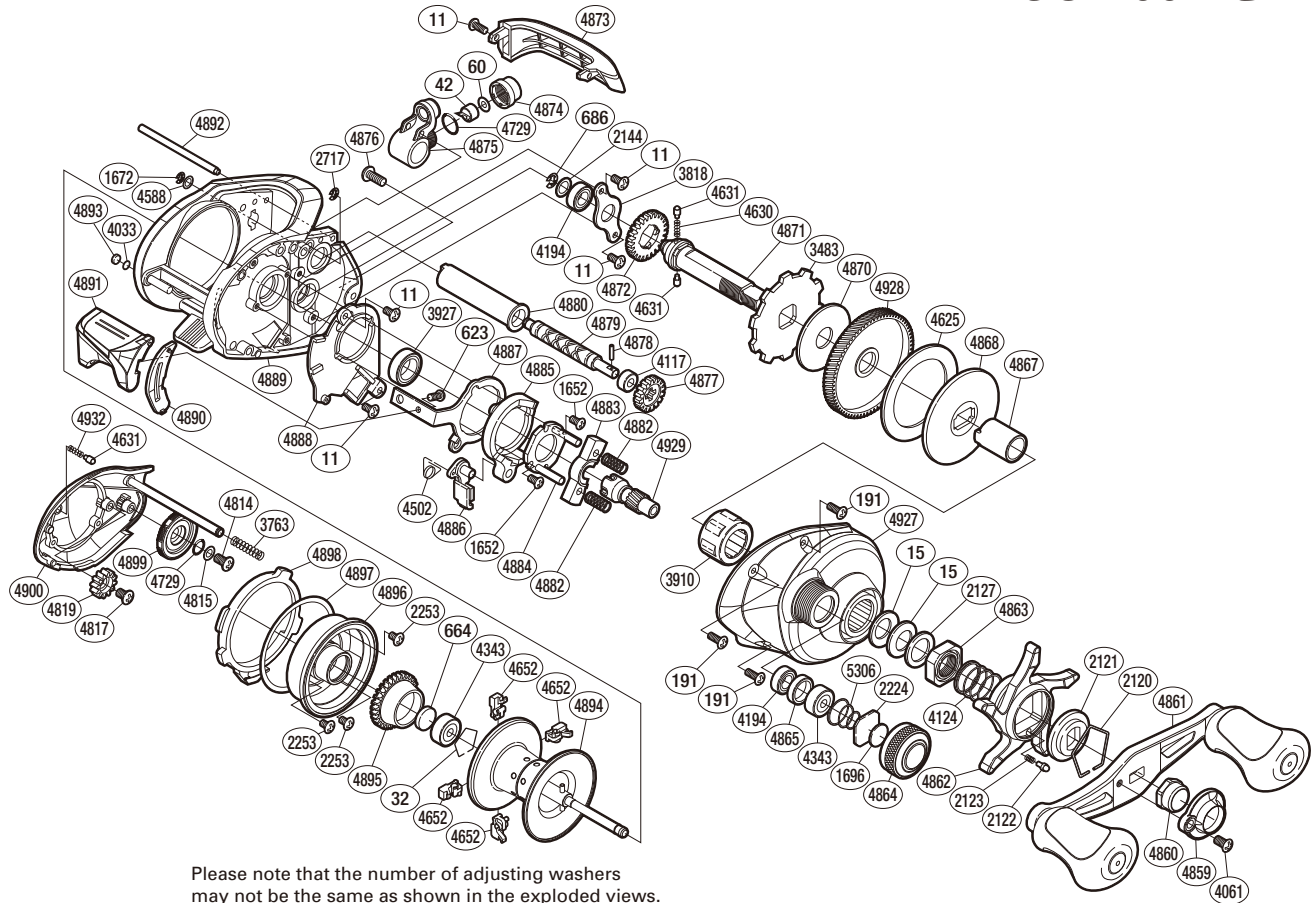

## CU-200IPG

Please note that the number of adjusting washers may not be the same as shown in the exploded views. (Adjustment will vary with each individual product.)

(51RH39H200U)

Part No.	Description	BNT No.	Description	BNT No.	Description
BNT0011	Screw	BNT4194	Ball Bearing	BNT4878	Worm Shaft Pin
BNT0015	Drag Spring Washer	BNT4343	Ball Bearing	BNT4879	Worm Shaft
BNT0032	Bearing Retainer	BNT4502	Clutch Pawl Spring	BNT4880	Level Wind Guard
BNT0042	Line Guide Pawl	BNT4588	Washer	BNT4882	Yoke Spring
BNT0060	Spacer	BNT4625	Drag Washer	BNT4883	Yoke
BNT0191	Screw	BNT4630	Idle Gear Spring	BNT4884	Clutch Cam Retainer
BNT0623	Screw	BNT4631	Idle Gear Pin	BNT4885	Clutch Cam
BNT0664	Spacer B	BNT4652	Brake Shoe	BNT4886	Clutch Pawl
BNT0686	E Lock	BNT4729	O Ring	BNT4887	Clutch Plate
BNT1652	Screw	BNT4814	Screw	BNT4888	Clutch Guard
BNT1672	E Lock	BNT4815	Washer	BNT4889	One-Piece Frame
BNT1696	Cast Control Spacer	BNT4817	Screw	BNT4890	Clutch Bar Guide
BNT2120	Click Plate Retainer	BNT4819	Idle Gear	BNT4891	Quick-Fire II Clutch Bar
BNT2121	Star Drag Click Plate	BNT4859	Handle Nut Plate	BNT4892	Stabilizer Bar
BNT2122	Click Pin	BNT4860	Handle Nut	BNT4893	Anti-Thrust Washer
BNT2123	Click Spring	BNT4861	Handle Assembly	BNT4894	Spool Assembly
BNT2127	Star Drag Spacer	BNT4862	Star Drag	BNT4895	Brake Ring Gear
BNT2144	Washer	BNT4863	Star Drag Nut	BNT4896	Brake Case
BNT2224	Spool Tension Spacer	BNT4864	Cast Control Cap	BNT4897	Washer
BNT2253	Screw	BNT4865	Bearing Spacer	BNT4898	Side Plate Cam Lever
BNT2717	E Lock	BNT4867	Roller Clutch Inner Tube	BNT4899	Brake Dial
BNT3483	Anti-Reverse Ratchet	BNT4868	Key Washer	BNT4900	Left Side Plate
BNT3763	Side Plate Spring	BNT4870	Drag Washer	BNT4927	Right Side Plate
BNT3818	Drive Shaft Retainer	BNT4871	Drive Shaft	BNT4928	Drive Gear
BNT3910	Roller Clutch Bearing	BNT4872	Idle Gear	BNT4929	Pinion Gear
BNT3927	Ball Bearing	BNT4873	Level Wind Protector	BNT4932	Click Spring
BNT4033	Washer	BNT4874	Pawl Cap	BNT5306	Spool Tension Spring
BNT4061	Screw	BNT4875	Line Guide		
BNT4117	Bushing	BNT4876	Screw		
BNT4124	Star Drag Spring	BNT4877	Idle Gear	BNT4692	B-100 Oil (accessory)