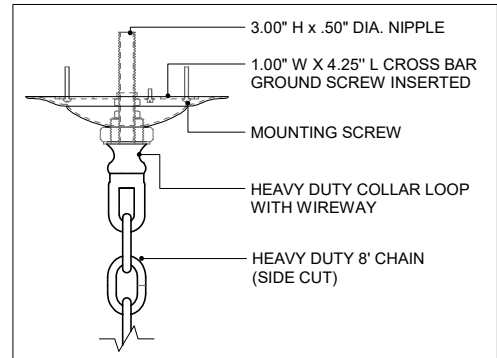

48.00" DIA. FRAME
 6.00" DIA. CANOPY
 1.00" W X 4.25" L
 CROSS BAR

TOP VIEW

CANOPY DETAIL

FRONT VIEW

9000-1109

ALL WORK © 2023 CURREY & COMPANY