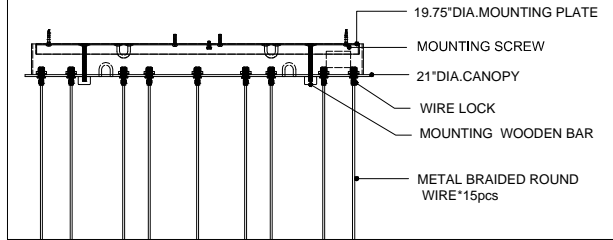

21"DIA*2.5"H.CANOPY
 19.75"DIA*0.75"H. MOUNTING
 PLATE COVER
 6"DIA*4"H.SHADE

TOP VIEW

CANOPY DETAIL

FRONT VIEW