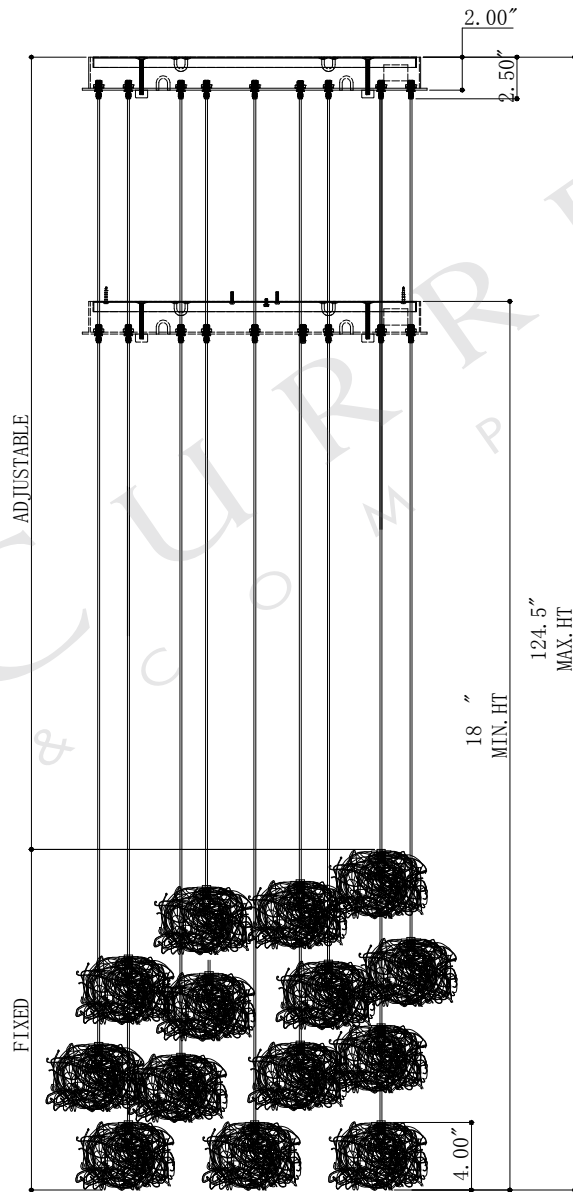

21"DIA*2.5"H.CANOPY
 19.75"DIA*0.75"H. MOUNTING
 PLATE COVER
 6"DIA*4"H.SHADE

TOP VIEW

CANOPY DETAIL

FRONT VIEW