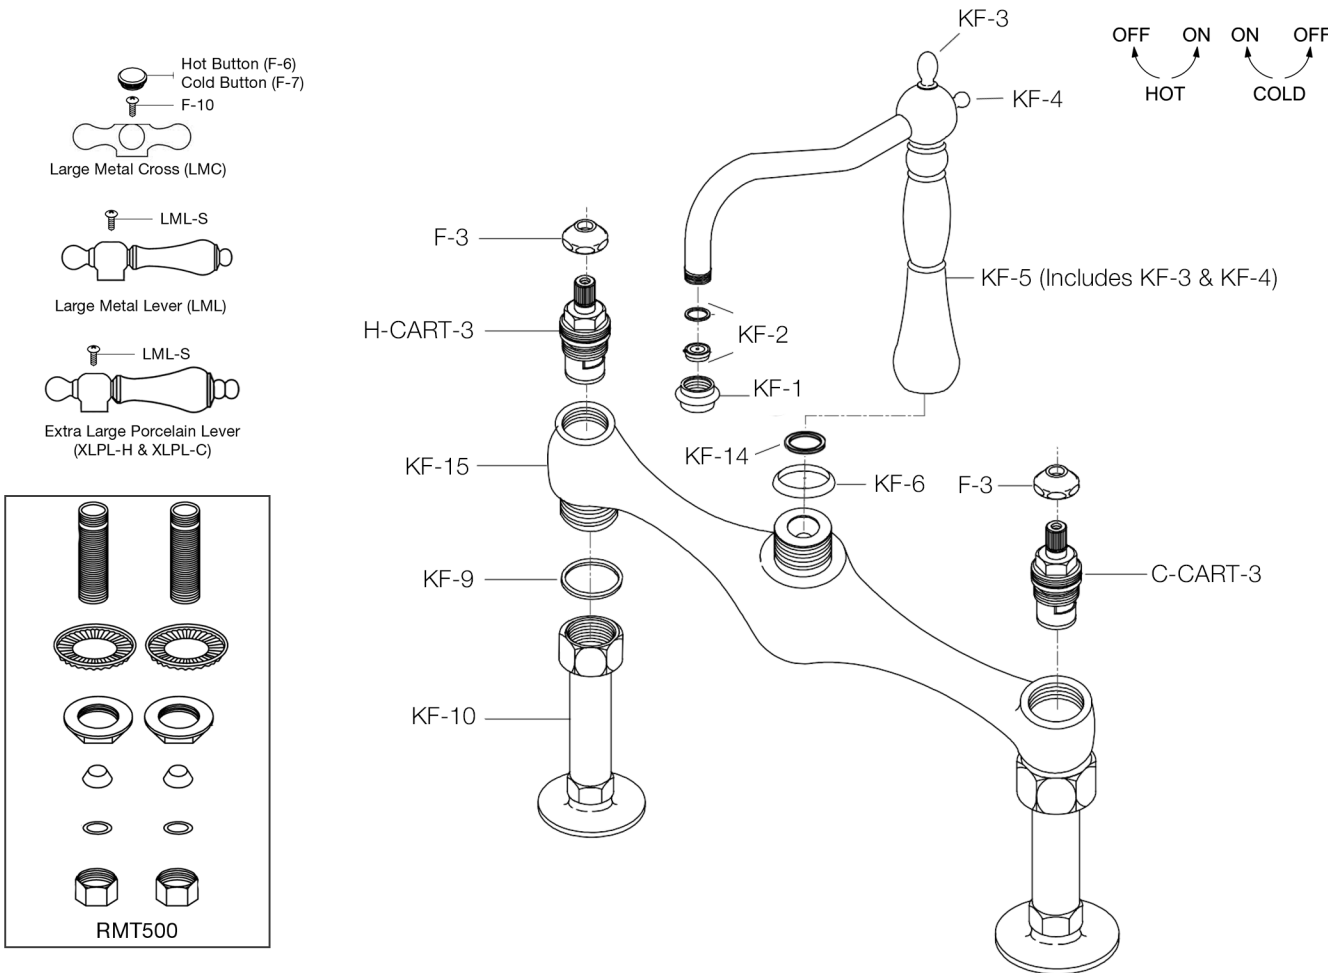

Bridge Style Kitchen Faucet

by Randolph Morris

Item#: RMNAB728MC, RMK728MC, RMNAB728ML, RMK728ML, RMK728PL

Unpack and check all the parts, and read the instructions.

PART NO.	DESCRIPTION	QTY
KF-1	AERATOR COLLAR	1
KF-2	AERATOR W/ WASHER	1
KF-3	TOP FINIAL	1
KF-4	REAR FINIAL	1
KF-5	SPOUT	1
KF-6	SPOUT TRIM RING	1
KF-9	FAUCET LEG WASHER	2
KF-10	FAUCET LEG	2
KF-14	INTERIOR SPOUT O-RING	1
KF-15	NO SPRAY FAUCET BODY	1
F-3	BELL FLANGE	2
C-CART-3	COLD CARTRIDGE	1
H-CART-3	HOT CARTRIDGE	1
RMT500	HOOKUPS	1

Approximate Measurements. All products and specifications are subject to change without notice. Randolph Morris is not responsible for typographical and/or dimensional errors. Typographical errors are subject to correction.