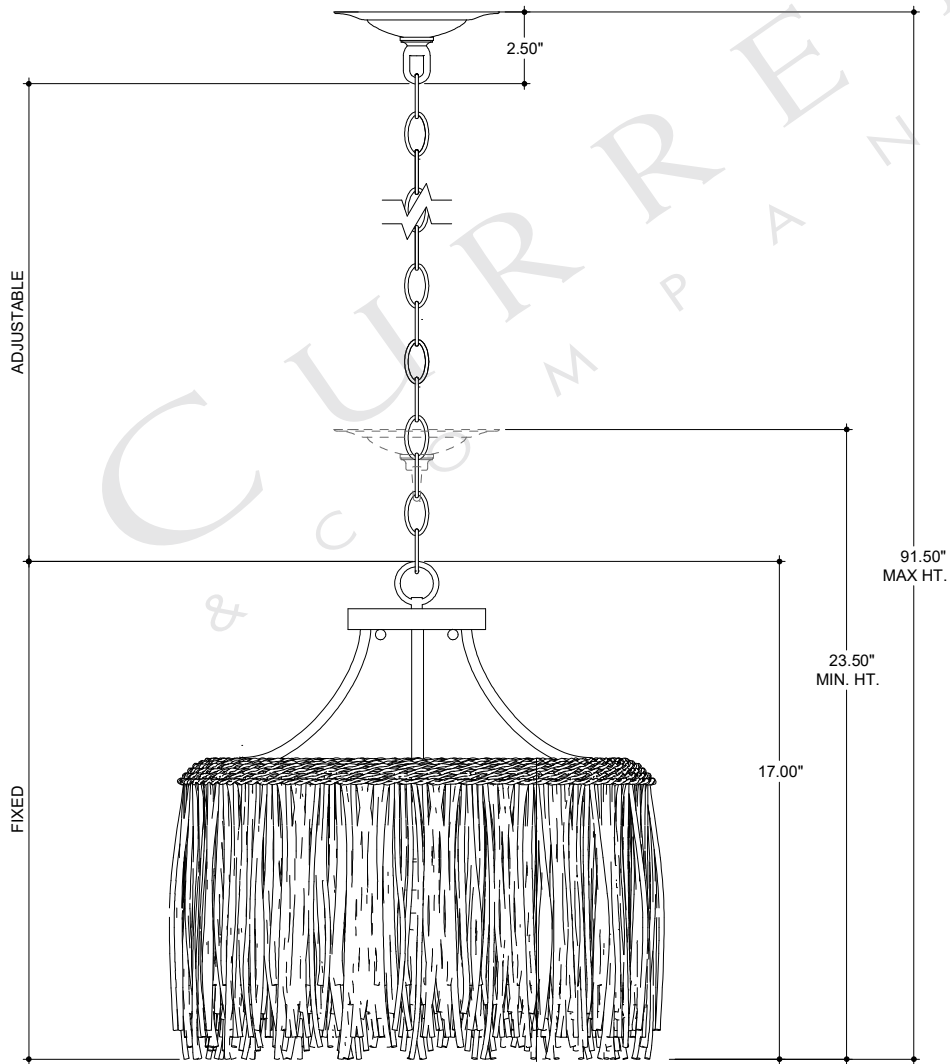

18.00" DIA. BODY  
6.00" DIA. CANOPY  
1.00" H X 4.25" W  
CROSS BAR

TOP VIEW

CANOPY DETAIL

FRONT VIEW