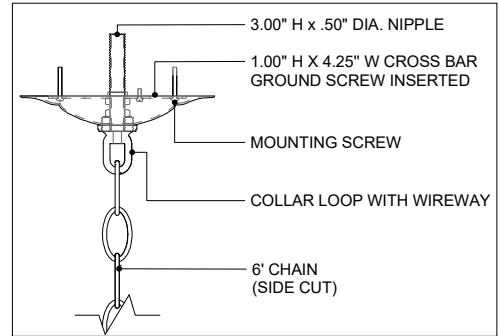

18.00" DIA. BODY  
6.00" DIA. CANOPY  
1.00" H X 4.25" W  
CROSS BAR

TOP VIEW

CANOPY DETAIL

FRONT VIEW