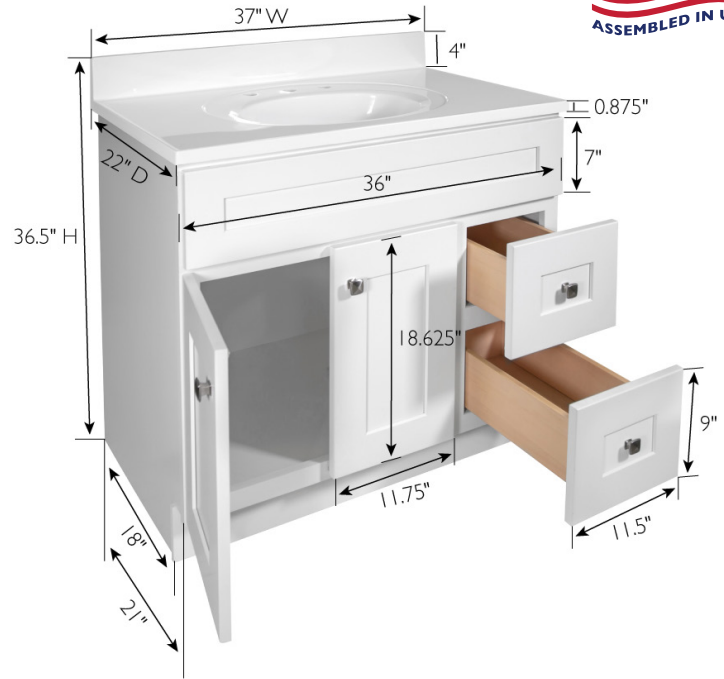

Brookings 2-Door, 2-Drawer Vanity with Cultured Marble 4 in. Widespread Solid White Top, Assembled, 37x22, White Base

## SPECIFICATIONS

**MATERIAL CONSTRUCTION:** Wood/Cultured Marble  
**ASSEMBLY REQUIRED:** No  
**ASSEMBLED DIMENSIONS:** 36.5" H x 37" L x 22" D  
**ASSEMBLED WEIGHT:** 136.61 lbs.  
**TOOLS NEEDED FOR INSTALLATION:** 100% Silicone

**CONSTRUCTION TYPE:** Face Frame  
**HINGE STYLE:** Concealed  
**DOOR STYLE:** 2 MDF Shaker Doors  
**DRAWER STYLE:** 2 Solid Wood/MDF Drawers  
**GLIDE STYLE:** Soft Close  
**FAKE DWR STYLE:** N/A  
**DRAWER #1 DIMENSIONS:** 8.31" L x 18" D x 5.12" H  
**DRAWER #2 DIMENSIONS:** 8.31" L x 18" D x 5.12" H  
**DRAWER CONSTRUCTION:** Dove Tail

**FAUCET TYPE:** Lav Widespread  
**NUMBER OF MOUNTING HOLES:** 3  
**BOWL MATERIAL:** Cultured Marble  
**BACK SPLASH INCLUDED:** Yes  
**COLOR:** Solid White  
**NUMBER OF BOWLS:** 1  
**BOWL DIMENSIONS:** 5.63" H x 11.63" W x 16.85" D  
**BOWL SHAPE:** Oval  
**SINK THICKNESS:** 1"  
**MOUNTING TYPE:** Widespread  
**OVERFLOW HOLE:** Yes