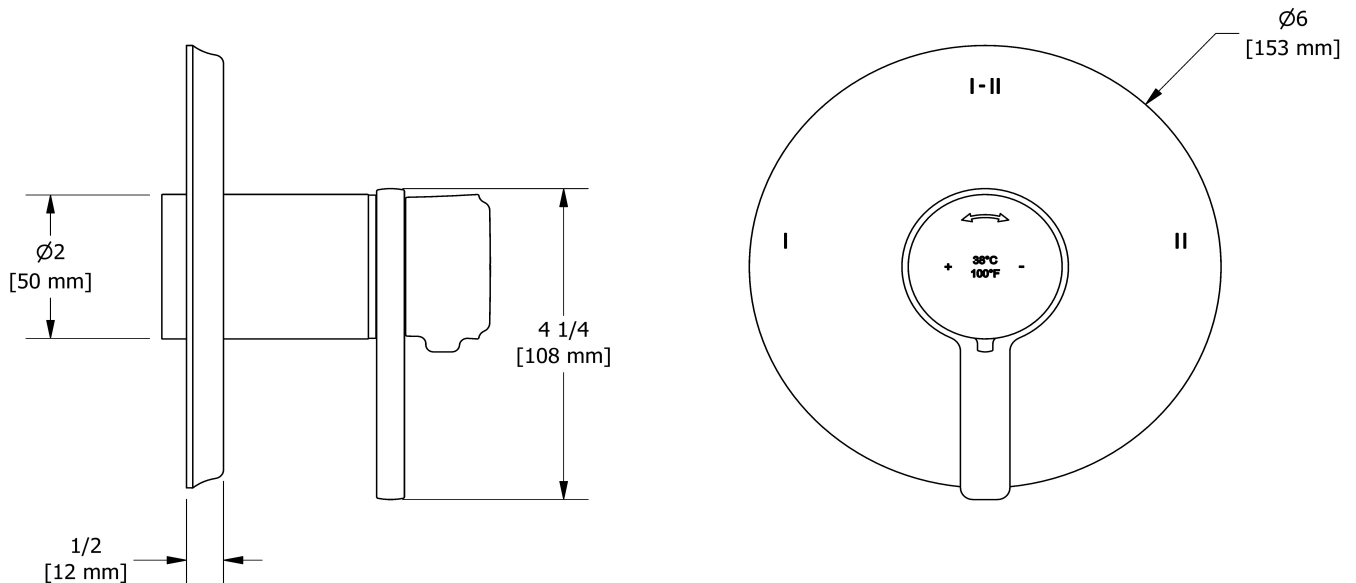

Certifications

- CSA B125.1
- ASME A112.18.1
- ASSE 1016
- ADA