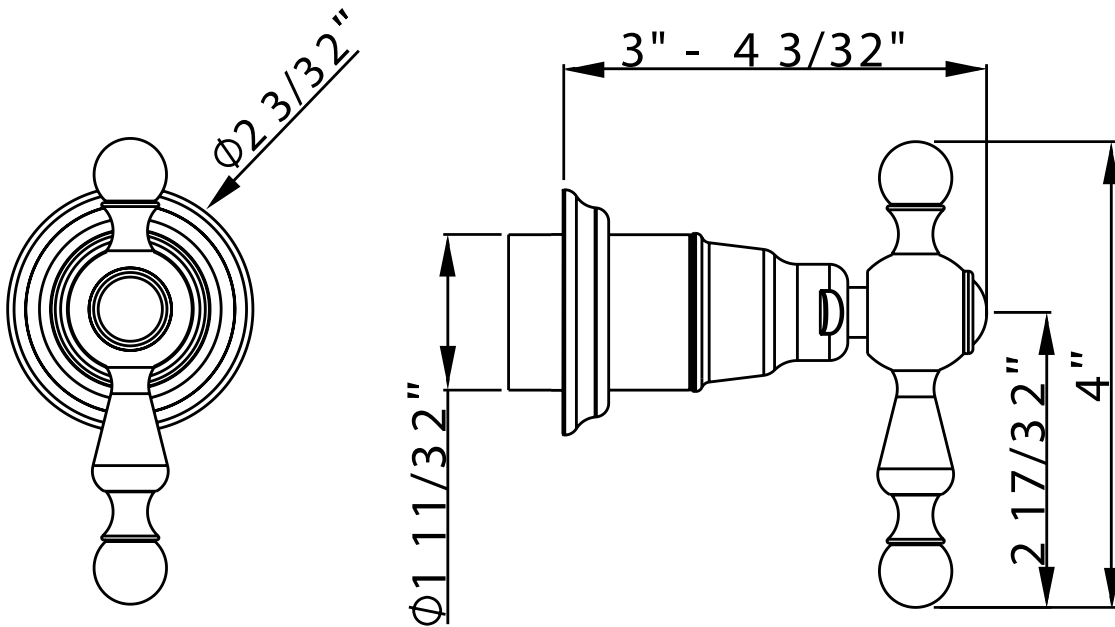

For warranty or additional information, contact:

U.S.A.
houseofrohl.com/support
1-800-777-9762

QUEBEC / MARITIMES / WESTERN CANADA
QUÉBEC / MARITIMES / OUEST CANADIEN
QUEBEC / MARITIMOS / CANADA OCCIDENTAL
houseofrohl.ca/support
1-866-473-8442

ONTARIO
houseofrohl.ca/support
1-800-287-5354