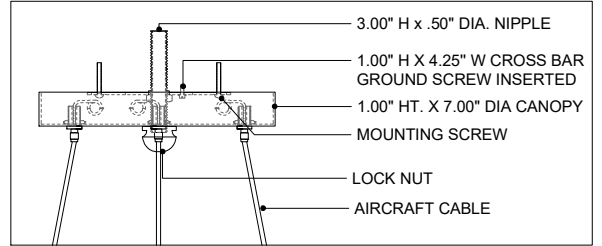

33.00" DIA. BODY
 7.00" DIA. CANOPY
 1.00" H X 4.25" W CROSS BAR

TOP VIEW

CANOPY DETAIL

3.00" H x .50" DIA. NIPPLE
 1.00" H X 4.25" W CROSS BAR
 GROUND SCREW INSERTED
 1.00" HT. X 7.00" DIA CANOPY
 MOUNTING SCREW
 LOCK NUT
 AIRCRAFT CABLE