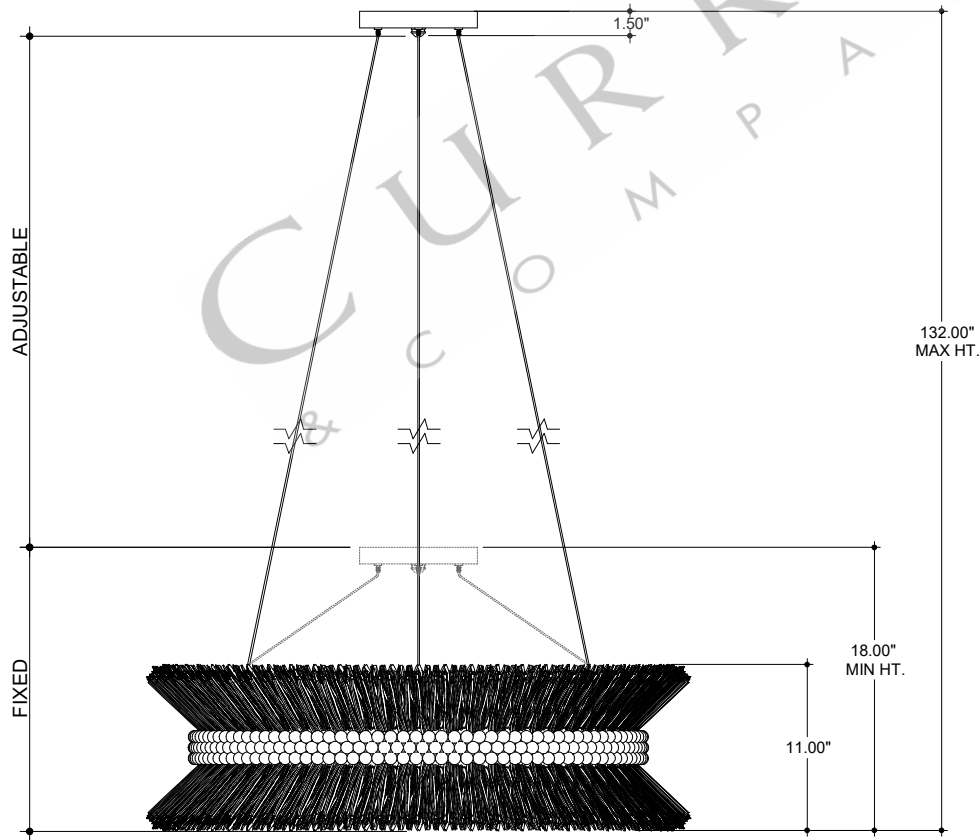

33.00" DIA. BODY
 7.00" DIA. CANOPY
 1.00" H X 4.25" W CROSS BAR

TOP VIEW

CANOPY DETAIL

3.00" H x .50" DIA. NIPPLE
 1.00" H X 4.25" W CROSS BAR
 GROUND SCREW INSERTED
 1.00" HT. X 7.00" DIA CANOPY
 MOUNTING SCREW
 LOCK NUT
 AIRCRAFT CABLE