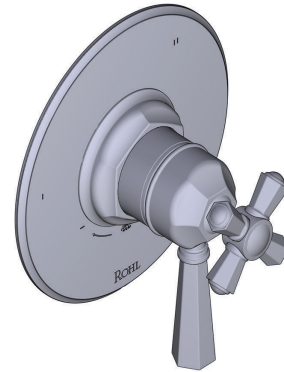

SPECIFICATIONS

DESCRIPTION

- Combines both thermostatic and pressure balance technologies
- "Set it and forget it" temperature control
- Temperature and volume control with diverter
- 3 dedicated functions and 2 shared functions
- Rough-in valve sold separately:
  - Order R45 therm & pressure balance rough-in valv
  - 3/4" R45 xtension kit available, order EXT45KIT34
  - 1-1/4" R45 xtension kit available, order EXT45KIT114

CARTRIDGE

- 0-955 (Included)

STANDARDS

- ASME A112.18.1

WARRANTY

- Most products or parts carry "Limited Warranties" against manufacturing defects. For US customers please visit houseofrohl.com/support and for Canadian customers please visit houseofrohl.ca/support for complete product and finish warranty.

1/2" Therm & Pressure Balance Trim with 5 Functions (Shared)

MODELS: TTN45W1

UPC®