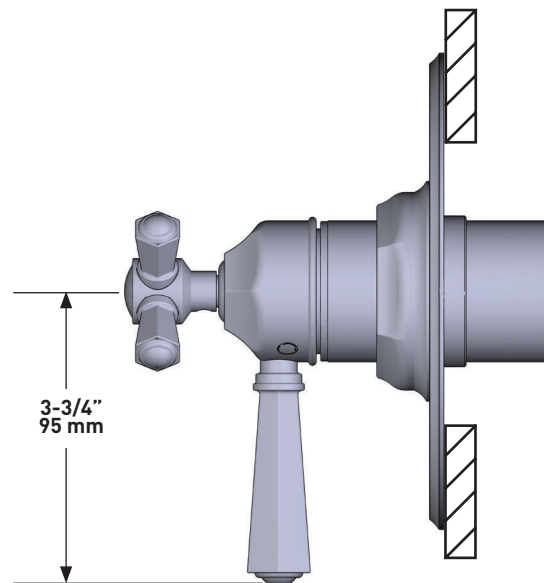

Pour la garantie ou des informations supplémentaires, contactez:

U.S.A.
houseofrohl.com/support
1-800-777-9762

QUÉBEC / MARITIMES / OUEST CANADIEN
houseofrohl.ca/support
1-866-473-8442

ONTARIO
houseofrohl.ca/support
1-800-287-5354

Riobel

PERRIN & ROWE
LONDON

victoria ⊕ albert®

ROHL