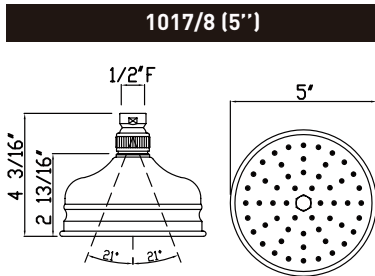

For warranty or additional information, contact:

U.S.A.
houseofrohl.com/support
1-800-777-9762

QUEBEC / MARITIMES / WESTERN CANADA
houseofrohl.ca/support
1-866-473-8442

ONTARIO
houseofrohl.ca/support
1-800-287-5354