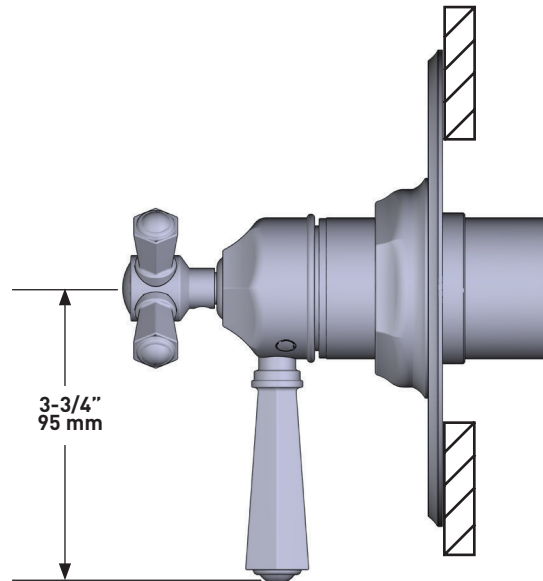

For warranty or additional information, contact:

U.S.A.
houseofrohl.com/support
1-800-777-9762

QUEBEC / MARITIMES / WESTERN CANADA
houseofrohl.ca/support
1-866-473-8442

ONTARIO
houseofrohl.ca/support
1-800-287-5354

Riobel

PERRIN & ROWE®
LONDON

victoria ⊕ albert®

ROHL