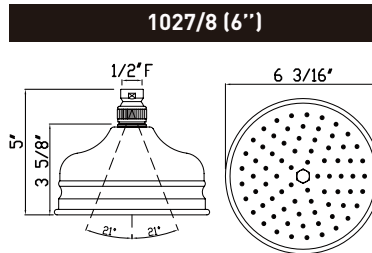

For warranty or additional information, contact:

U.S.A.
houseofrohl.com/support
1-800-777-9762

QUEBEC / MARITIMES / WESTERN CANADA
houseofrohl.ca/support
1-866-473-8442

ONTARIO
houseofrohl.ca/support
1-800-287-5354