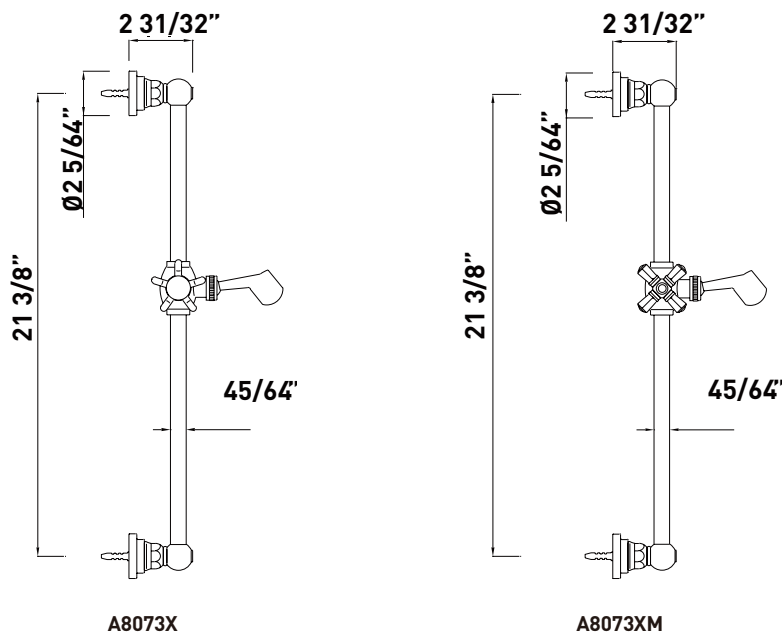

SPÉCIFICATIONS

DESCRIPTION

- Fabrication en laiton
- Style San Giovanni
- Longueur de 21 3/8 po
- Barre de 45/64 po de diamètre
- Support de douche à main coulissant
- 2 31/32 Projection
- La longueur du produit ne peut être réduite
- Le modèle avec poignée à manette n'est pas offert

GARANTIE

- La plupart des produits ou pièces comprend des «garanties limitées» contre les défauts de fabrication. Pour les clients des États-Unis: veuillez consulter houseofrohl.com/support; Pour les clients du Canada : veuillez consulter houseofrohl.ca/support pour connaître les conditions complètes de la garantie des produits et finis.

Barre Coulissante San Giovanni

Douche Spa ROHL

MODÈLES : A8073XM (Poignée cruciforme)
A8073X (Poignée en étoile)

For warranty or additional information, contact:

US Customers

U.S.A.
houseofrohl.com/support
1-800-777-9762

Canadian Customers

QUEBEC / MARITIMES / WESTERN CANADA
QUÉBEC / MARITIMES / OUEST CANADIEN
QUEBEC / MARITIMOS / CANADA OCCIDENTAL
houseofrohl.ca/support
1-866-473-8442

ONTARIO
houseofrohl.ca/support
1-800-287-5354