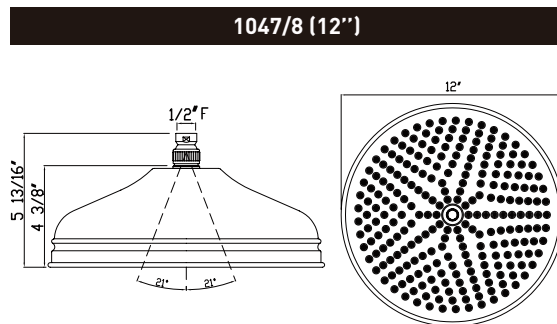

For warranty or additional information, contact:

U.S.A.
houseofrohl.com/support
1-800-777-9762

QUEBEC / MARITIMES / WESTERN CANADA
houseofrohl.ca/support
1-866-473-8442

ONTARIO
houseofrohl.ca/support
1-800-287-5354