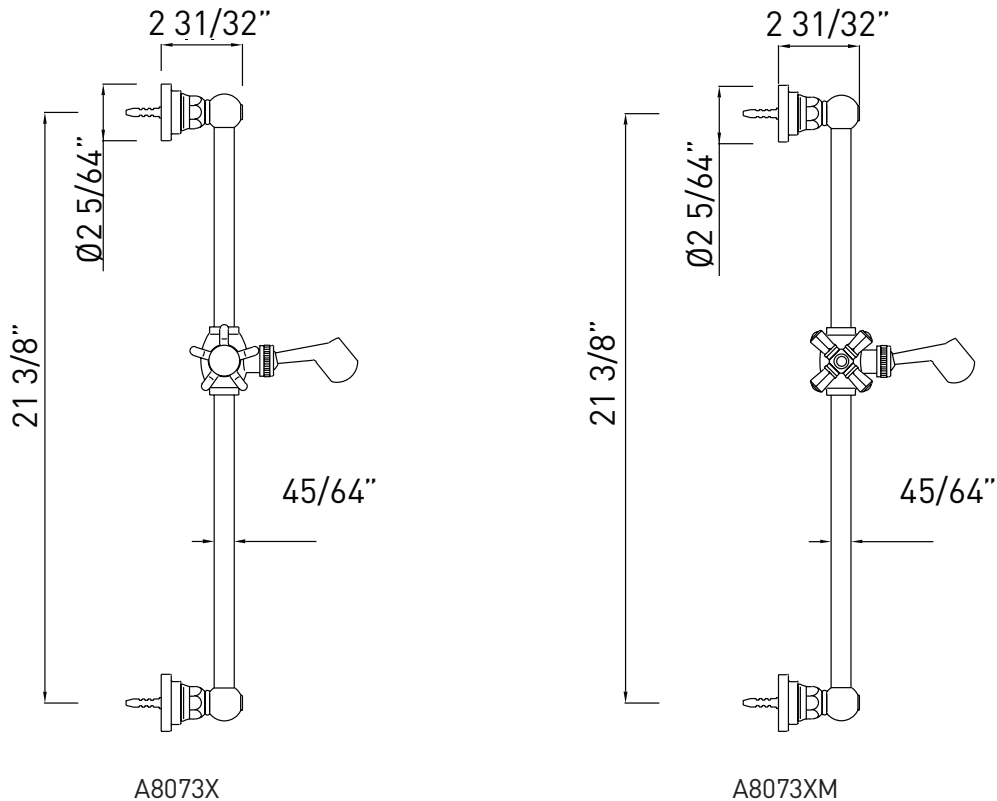

SPECIFICATIONS

DESCRIPTION

- Brass construction
- San Giovanni style
- 21 3/8" length
- 45/64" diameter bar
- Sliding handshower parking bracket
- 2 31/32" projection
- Length may be cut down
- Lever handle version not available

WARRANTY

- Most products or parts carry "Limited Warranties" against manufacturing defects. For US customers please visit houseofrohl.com/support and for Canadian customers please visit houseofrohl.ca/support for complete product and finish warranty.

SAN GIOVANNI Slide Bar

ROHL Spa Shower

MODELS: A8073XM (Cross Handle)
A8073X (Five Spoke Cross Handle)

For warranty or additional information, contact:

U.S.A.
houseofrohl.com/support
1-800-777-9762

QUEBEC / MARITIMES / WESTERN CANADA
houseofrohl.ca/support
1-866-473-8442

ONTARIO
houseofrohl.ca/support
1-800-287-5354