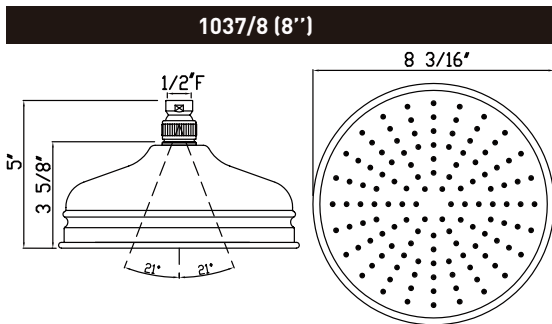

For warranty or additional information, contact:

U.S.A.
houseofrohl.com/support
1-800-777-9762

QUEBEC / MARITIMES / WESTERN CANADA
houseofrohl.ca/support
1-866-473-8442

ONTARIO
houseofrohl.ca/support
1-800-287-5354