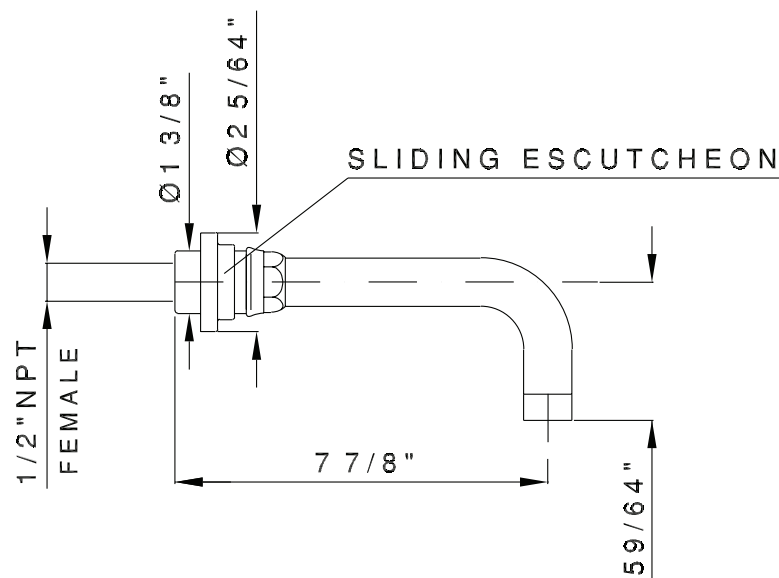

For warranty or additional information, contact:

U.S.A.
houseofrohl.com/support
1-800-777-9762

QUEBEC / MARITIMES / WESTERN CANADA
houseofrohl.ca/support
1-866-473-8442

ONTARIO
houseofrohl.ca/support
1-800-287-5354