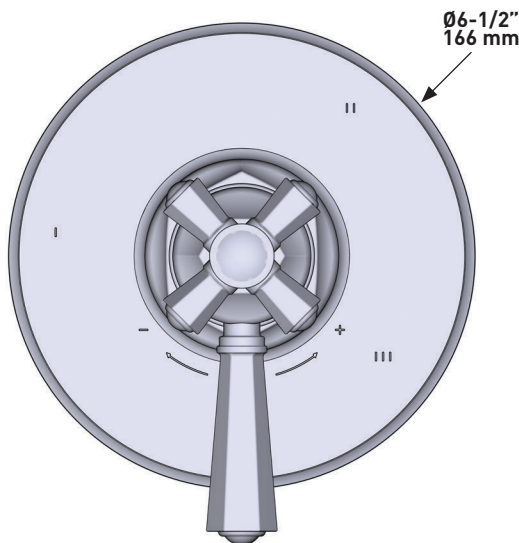

For warranty or additional information, contact:

U.S.A.
houseofrohl.com/support
1-800-777-9762

QUEBEC / MARITIMES / WESTERN CANADA
houseofrohl.ca/support
1-866-473-8442

ONTARIO
houseofrohl.ca/support
1-800-287-5354

Riobel

PERRIN & ROWE®
LONDON

victoria ⊕ albert®

ROHL