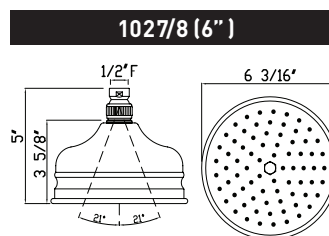

Pour la garantie ou des informations supplémentaires, contactez:

U.S.A.
houseofrohl.com/support
1-800-777-9762

QUÉBEC / MARITIMES / OUEST CANADIEN
houseofrohl.ca/support
1-866-473-8442

ONTARIO
houseofrohl.ca/support
1-800-287-5354