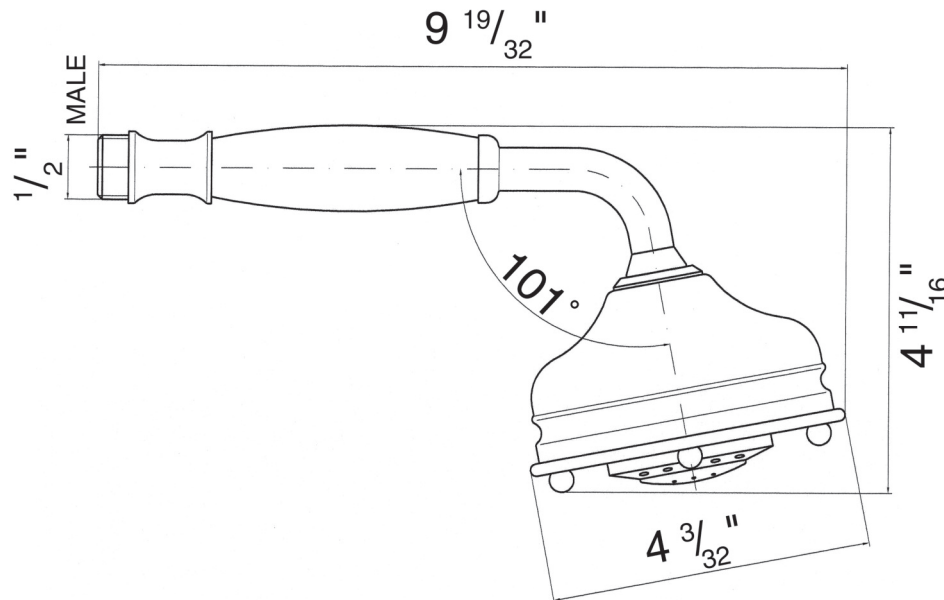

For warranty or additional information, contact:

U.S.A.
houseofrohl.com/support
1-800-777-9762

QUEBEC / MARITIMES / WESTERN CANADA
houseofrohl.ca/support
1-866-473-8442

ONTARIO
houseofrohl.ca/support
1-800-287-5354

Riobel

PERRIN & ROWE
LONDON

victoria ⊕ albert®

ROHL