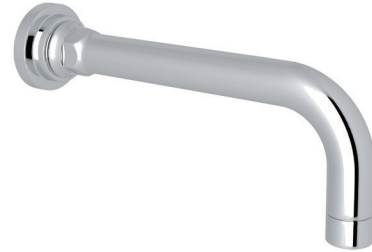

SPECIFICATIONS

DESCRIPTION

- 1/2" female NPT inlet
- Minimum 7" reach
- Brass construction

WARRANTY

- Most products or parts carry "Limited Warranties" against manufacturing defects. For US customers please visit houseofrohl.com/support and for Canadian customers please visit houseofrohl.ca/support for complete product and finish warranty.

SAN GIOVANNI Wall Mount Tub Spout

Transitional Bath San Giovanni

MODELS: A2303