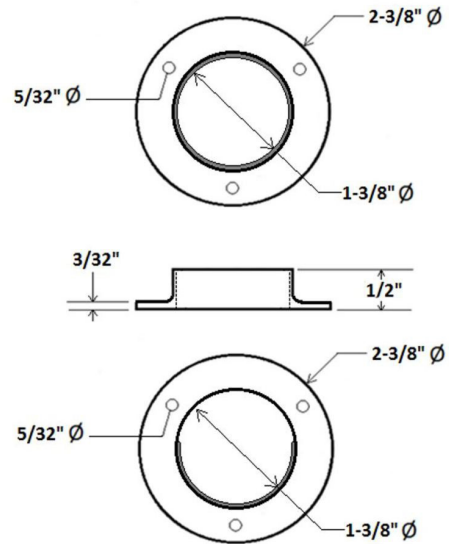

Stamped Closet Pole Socket 1-3/8" 5-Pack
Polished Brass

SPECIFICATIONS

MATERIAL CONSTRUCTION:	Steel
MOUNTING HARDWARE INCLUDED:	Yes
TOOLS NEEDED FOR INSTALLATION:	Screwdriver
ASSEMBLED DIMENSIONS:	.5" H x 2.375" L x 2.375" D
ASSEMBLED WEIGHT:	1 lbs.
CROSS BORE:	N/A
CORNER RADIUS:	N/A
PROJECTION:	N/A
HINGE TYPE:	N/A
NUMBER OF HOOKS:	N/A