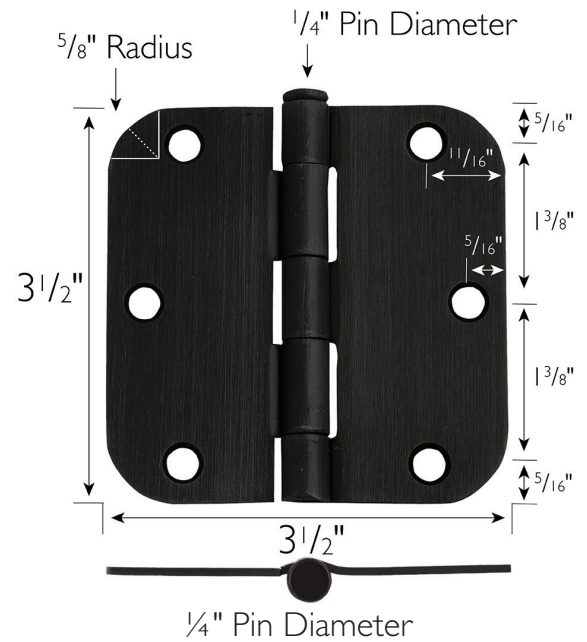

6-Hole 3.5" x 3.5", 5/8" Radius Door Hinge 9-Pack
Oil Rubbed Bronze

SPECIFICATIONS

MATERIAL CONSTRUCTION:	Steel
MOUNTING HARDWARE INCLUDED:	#9 x 3/4" (6 screws)
TOOLS NEEDED FOR INSTALLATION:	Screwdriver
ASSEMBLED DIMENSIONS:	3.5" H x 3.5" L x 0.125" D
ASSEMBLED WEIGHT:	2.5 lbs
CORNER RADIUS:	5/8"
HINGE TYPE:	Butt Hinge