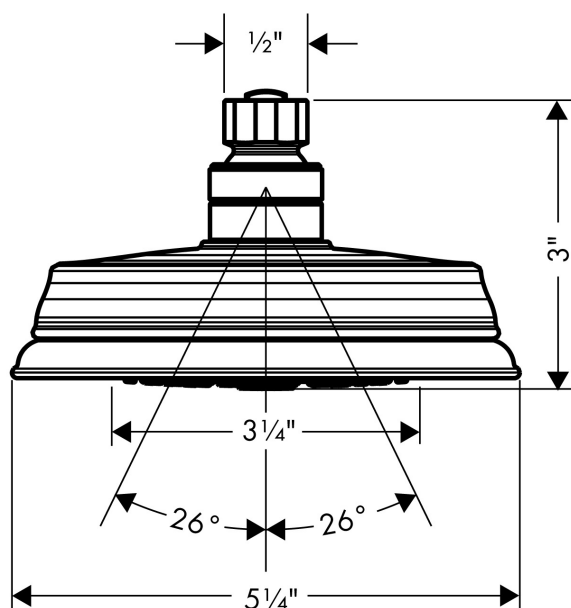

Brand hansgrohe  
Art. Name **Croma 100 Classic** Showerhead 3-Jet, 1.5 GPM  
Art. Nr. 04930920  
Surface rubbed bronze  
Pos. 1

## Drawing