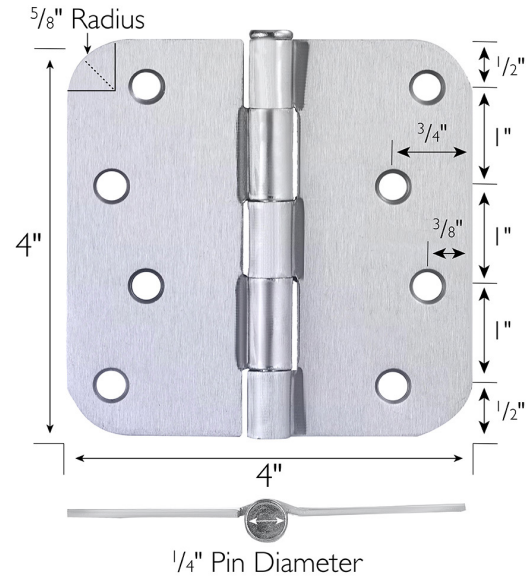

4-Hole 4" x 4", 5/8" Radius Door Hinge 12-Pack
Brushed Chrome

SPECIFICATIONS

MATERIAL CONSTRUCTION:	Steel
MOUNTING HARDWARE INCLUDED:	#9 x 3/4" (8 screws)
TOOLS NEEDED FOR INSTALLATION:	Screwdriver
ASSEMBLED DIMENSIONS:	4" H x 4" L x 0.125" D
ASSEMBLED WEIGHT:	3.24 lbs
CORNER RADIUS:	5/8"
HINGE TYPE:	Butt Hinge