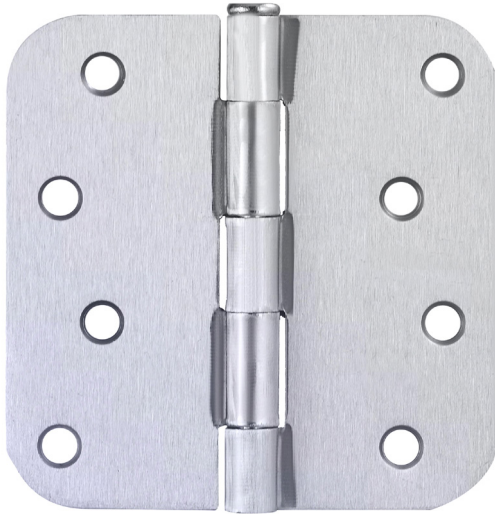

4-Hole 4" x 4", 5/8" Radius Door Hinge 12-Pack
Brushed Chrome

SPECIFICATIONS

MATERIAL CONSTRUCTION:	Steel
MOUNTING HARDWARE INCLUDED:	#9 x 3/4" (8 screws)
TOOLS NEEDED FOR INSTALLATION:	Screwdriver
ASSEMBLED DIMENSIONS:	4" H x 4" L x 0.125" D
ASSEMBLED WEIGHT:	3.24 lbs
CORNER RADIUS:	5/8"
HINGE TYPE:	Butt Hinge