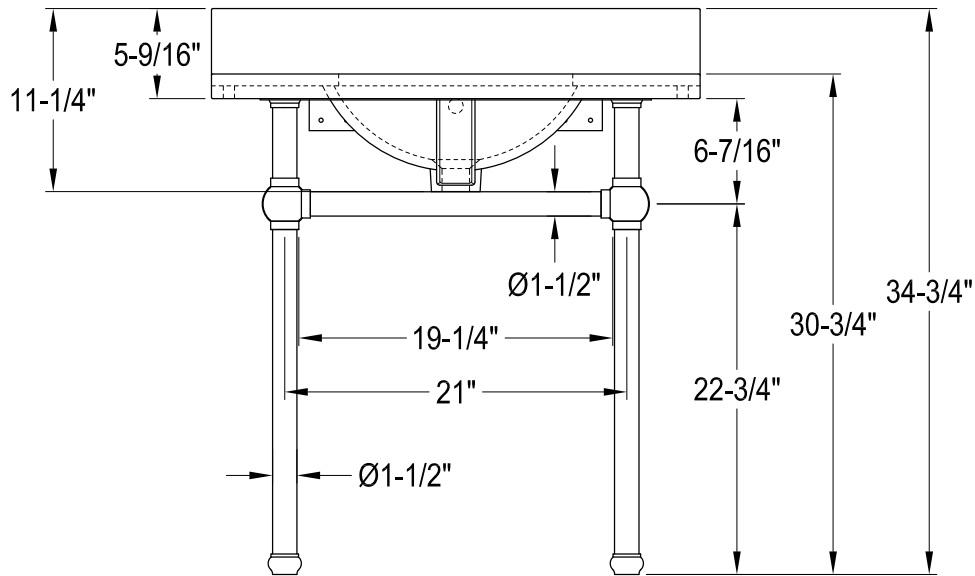

# CKVPB3030MBSQ1,7,8

30" Console Sink with Brass Legs

# CKVPB3030MBSQ7

Widespread Lavatory Faucet with Brass Pop-Up

# CKVPB3030MBSQ1,7,8

Plumbing Sink Trim Kit with P-Trap

# CKVPB3030MBSQ1,7,8

Brass Pop-Up with Overflow, 22 Gauge