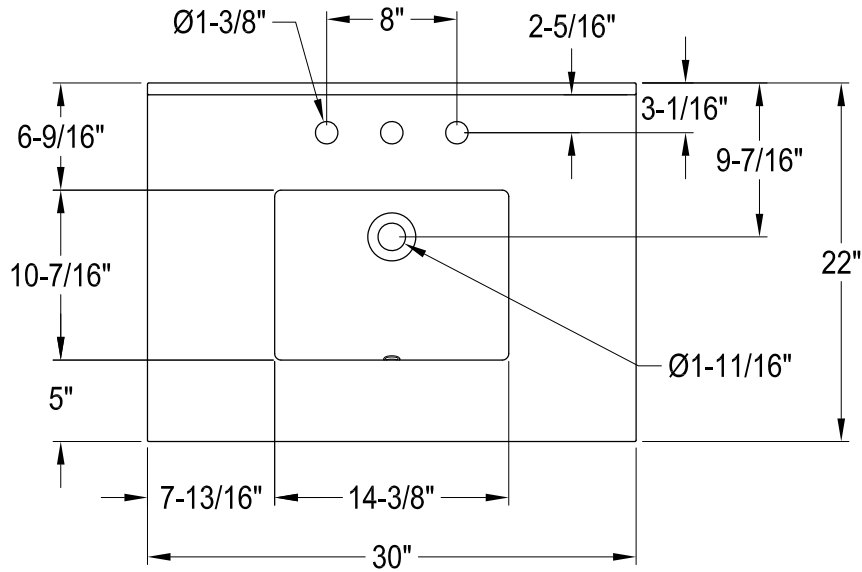

# CKVPB3030MBSQ1,7,8

30" Console Sink with Brass Legs

# CKVPB3030MBSQ7

Widespread Lavatory Faucet with Brass Pop-Up

# CKVPB3030MBSQ1,7,8

Plumbing Sink Trim Kit with P-Trap

# CKVPB3030MBSQ1,7,8

Brass Pop-Up with Overflow, 22 Gauge