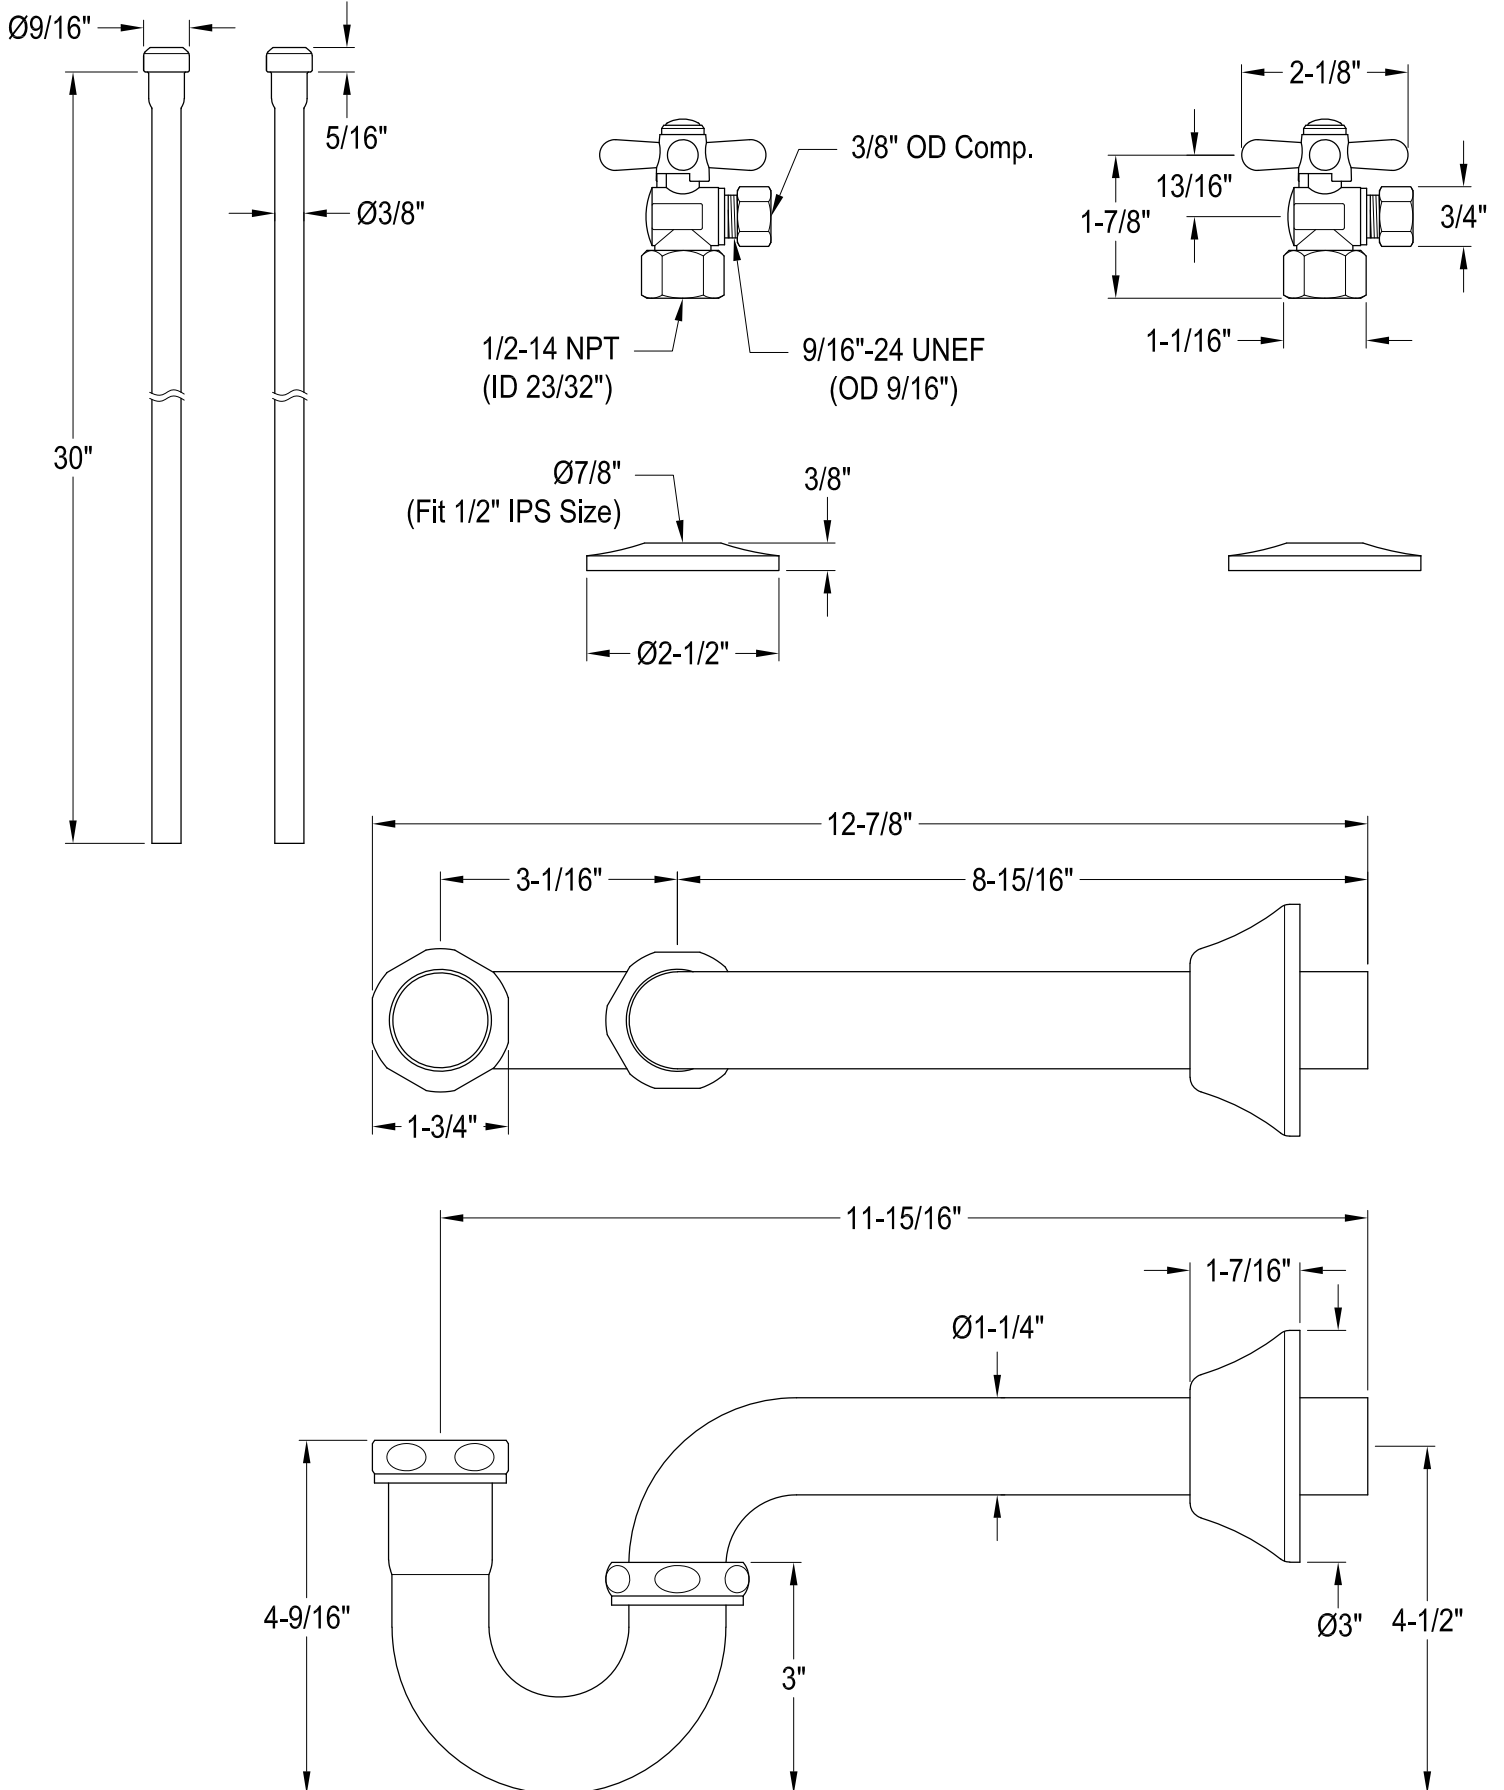

# CKVPB3030MBSQ1,7,8

30" Console Sink with Brass Legs

# CKVPB3030MBSQ7

Widespread Lavatory Faucet with Brass Pop-Up

# CKVPB3030MBSQ1,7,8

Plumbing Sink Trim Kit with P-Trap

# CKVPB3030MBSQ1,7,8

Brass Pop-Up with Overflow, 22 Gauge