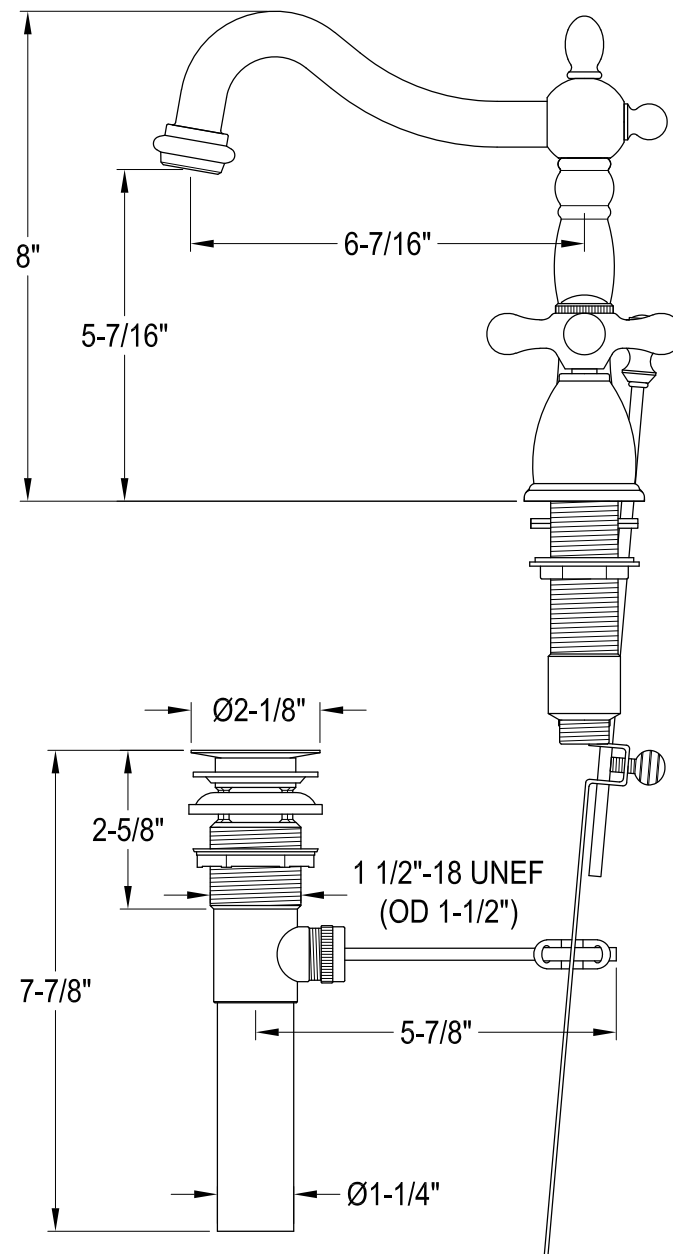

# CKVPB3030MBSQ1,7,8

30" Console Sink with Brass Legs

# CKVPB3030MBSQ7

Widespread Lavatory Faucet with Brass Pop-Up

# CKVPB3030MBSQ1,7,8

Plumbing Sink Trim Kit with P-Trap

# CKVPB3030MBSQ1,7,8

Brass Pop-Up with Overflow, 22 Gauge