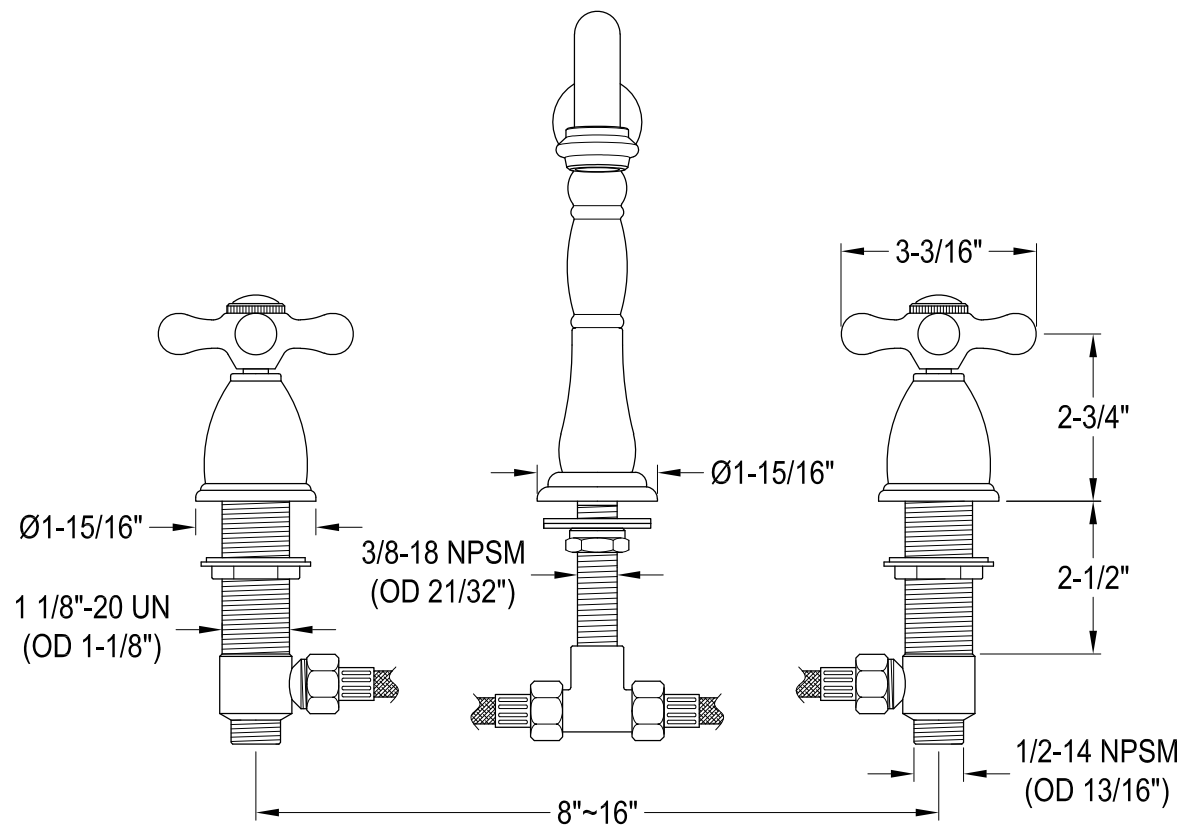

# CKVPB3030MBSQ1,7,8

30" Console Sink with Brass Legs

# CKVPB3030MBSQ7

Widespread Lavatory Faucet with Brass Pop-Up

# CKVPB3030MBSQ1,7,8

Plumbing Sink Trim Kit with P-Trap

# CKVPB3030MBSQ1,7,8

Brass Pop-Up with Overflow, 22 Gauge