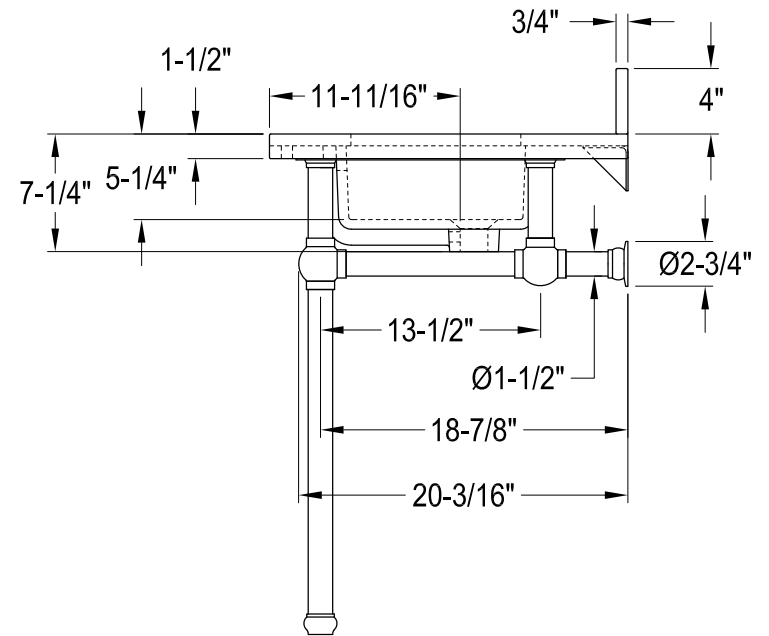

# CKVPB3030MBSQ1,7,8

30" Console Sink with Brass Legs

# CKVPB3030MBSQ7

Widespread Lavatory Faucet with Brass Pop-Up

# CKVPB3030MBSQ1,7,8

Plumbing Sink Trim Kit with P-Trap

# CKVPB3030MBSQ1,7,8

Brass Pop-Up with Overflow, 22 Gauge