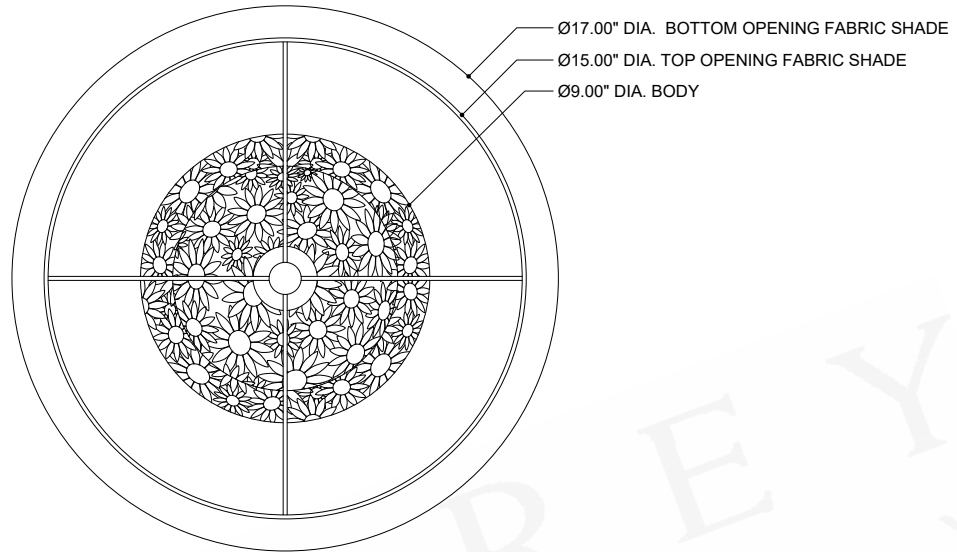

ITEM: 6000-0993

Overall Dimensions

Height: 26"

Diameter: 17"

TOP VIEW